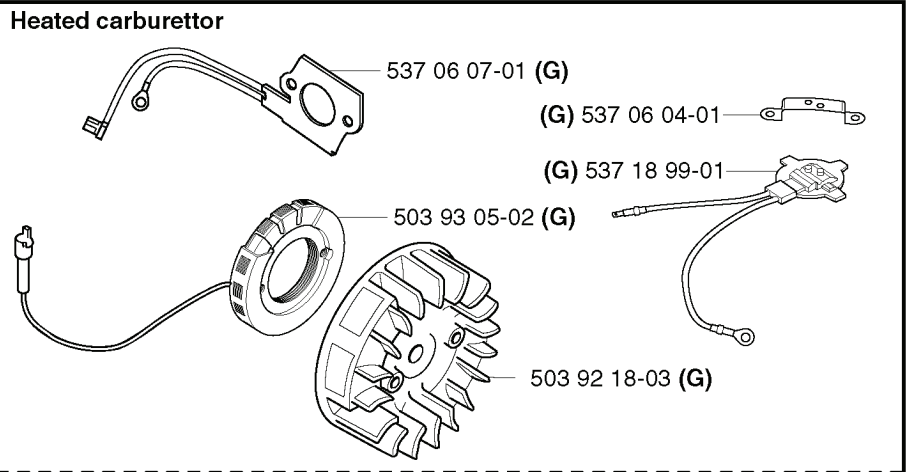

Heated carburettor

537 06 07-01 (G)

(G) 537 06 04-01

(G) 537 18 99-01

503 93 05-02 (G)

503 92 18-03 (G)