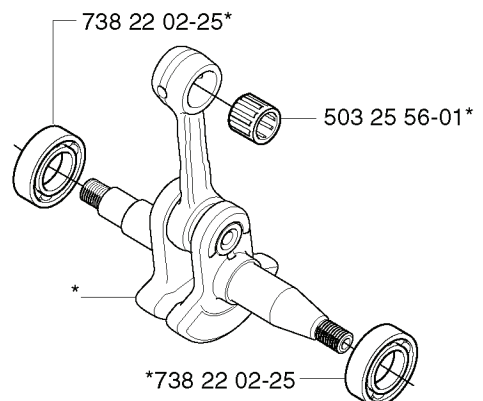

REF.	PART NO.	DESCRIPTION	REMARK	QTY.	KIT
503 92 53-71	503925371	CRANKCASE ASSY	357XP, 359	1	
503 21 74-12	503217412	SCREW IHSCFT		2	
537 02 18-01	537021801	BUMPER		1	
503 97 38-01	503973801	SPIKE		1	
537 07 12-01	537071201	CHAIN TENSIONER		1	
503 88 63-01	503886301	PIN		1	
738 22 02-25	738220225	BALL BEARING		1	
501 81 96-02	501819602	TANK CAP ASSY		1	
503 26 30-17	503263017	O-RING		1	
503 57 89-01	503578901	HOLDER		1	
503 20 07-20	503200720	SCREW IHSCFM		1	
503 20 25-16	503202516	SCREW IHSCM		2	
503 92 90-01	503929001	JET		1	
503 89 47-01	503894701	SNAP LOCKING		3	
503 21 39-01	503213901	SCREW IHSCFT		3	
503 87 54-01	503875401	BAR BOLT	CORRECTION:	1	
503 90 56-01	503905601	GUIDE BUSHING		1	
503 89 24-01	503892401	LOCK		1	
503 43 65-01	503436501	POSITION SPRING		1	
537 04 03-01	537040301	VALVE		1	
505 27 57-19	505275719	SEALING RING		1	
721 12 07-30	721120730	GROOVED PIN		1	
503 20 08-32	503200832	SCREW IHSCM		6	
503 21 51-01	503215101	SCREW IHSCFT		1	
503 86 92-01	503869201	BUSHING		1	
503 92 79-01	503927901	CARBURETTOR		1	
503 93 54-01	503935401	CHAIN GUIDE PLATE		1	
537 14 65-01	537146501	BELLOWS		1	
503 86 93-01	503869301	SUPPORT		2	
503 21 75-12	503217512	SCREW IHSCFT		4	

E

*compl 537 21 92-01 (357)

E

*compl 537 15 68-01 (359)

REF.	PART NO.	DESCRIPTION	REMARK	QTY.	KIT
537 21 92-01	537219201	CRANKSHAFT ASSY	357	1	
537 15 68-01	537156801	CRANKSHAFT ASSY		1	
503 97 00-01	503970001	CUP	CORRECTION:	1	
738 22 02-25	738220225	BALL BEARING		1	
503 25 56-01	503255601	NEEDLE BEARING		1	
503 97 00-02	503970002	CUP	357	1	