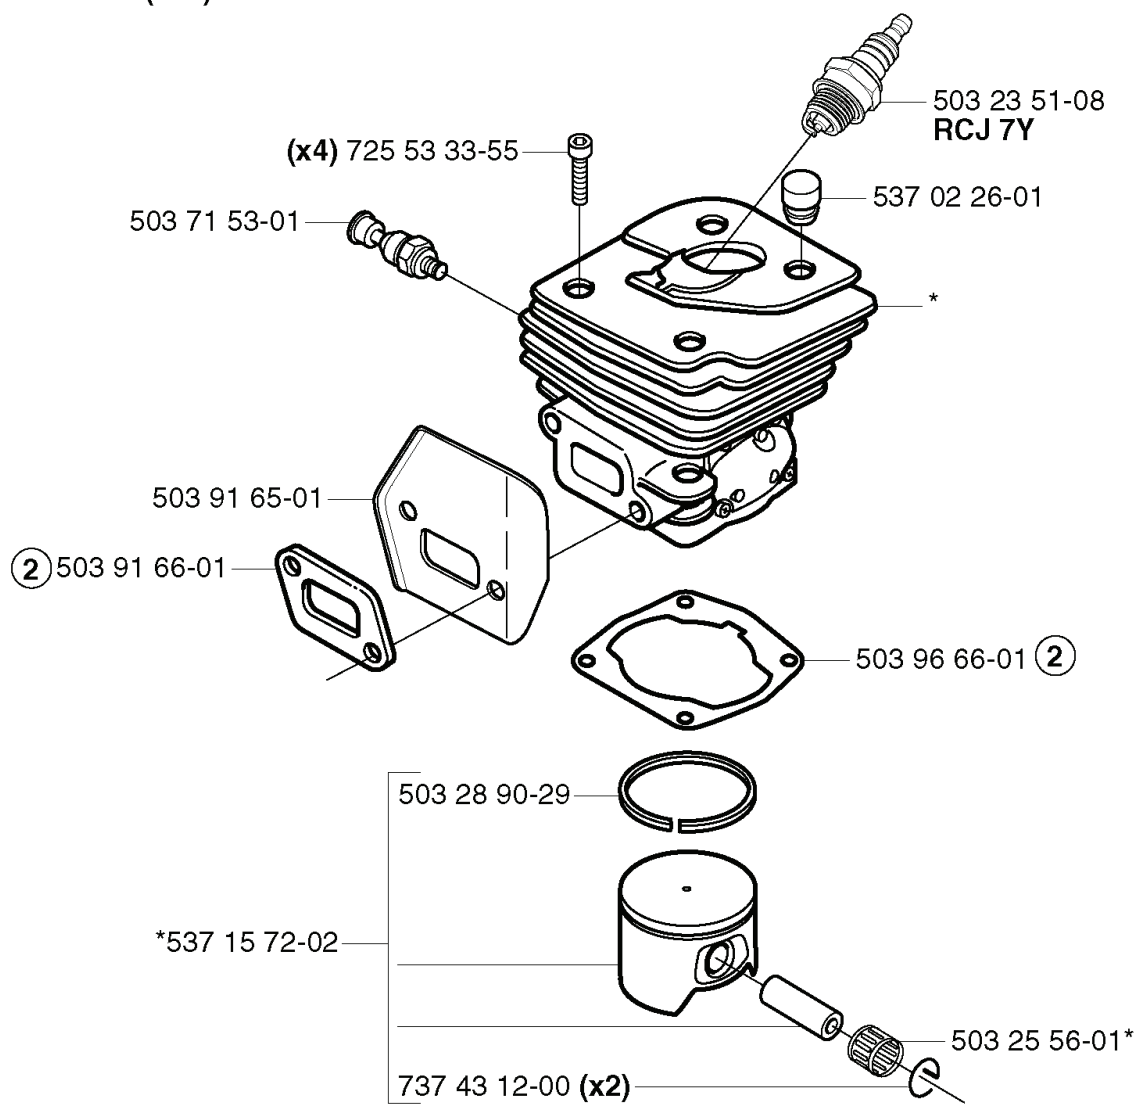

D *compl 537 15 73-02 (359)