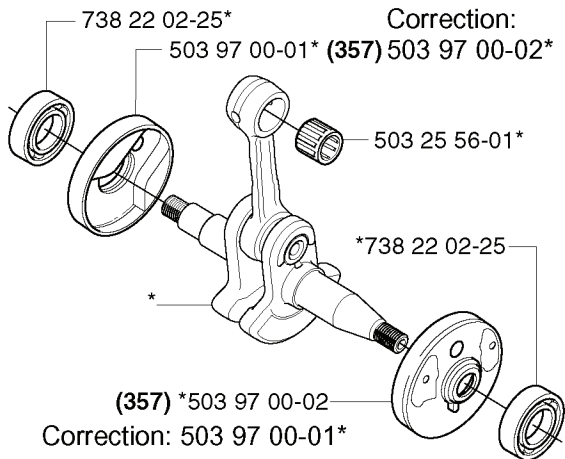

E

*compl 537 21 92-01 (357)