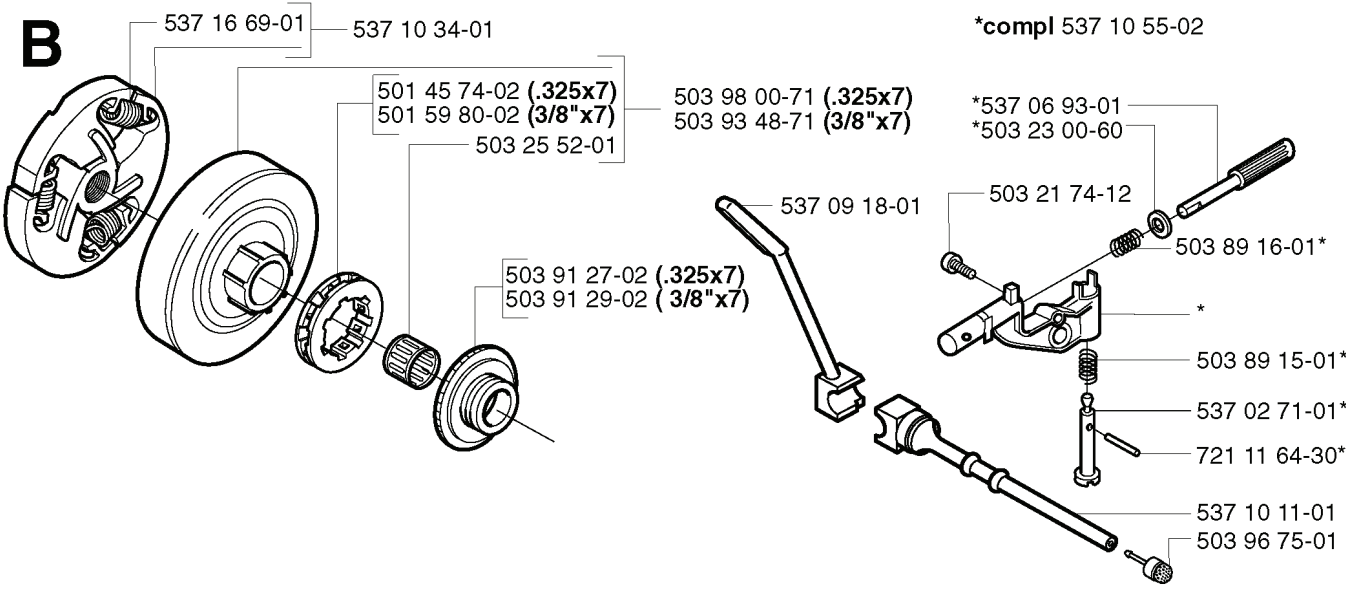

357 XP, 20031400001-20041800000

SPARE PARTS LIST

REF.	PART NO.	DESCRIPTION	REMARK	QTY.	KIT
5032188-25	503218825	SCREW IHSCFT		1	
5039668-01	503966801	COVER	G	1	
5039233-01	503923301	ANTIVIBRATION ELEMENT		1	
5032188-16	503218816	SCREW IHSCFT		1	
5039299-02	503929902	HANDLE	G	1	
5039299-01	503929901	HANDLE		1	
5370107-01	537010701	FRAME	G	1	
5037182-02	503718202	SWITCH	G	1	

503 92 18-03 (G)

537 16 21-01

503 21 74-25 (x2)

(G) 503 93 05-01

503 20 25-16 (x2)

503 22 04-01

compl 503 92 18-01
(G) compl 503 92 18-02

503 81 81-01 (x2)

B

REF.	PART NO.	DESCRIPTION	REMARK	QTY.	KIT
537 16 69-01	537166901	CLUTCH SPRING		1	
537 10 34-01	537103401	CLUTCH ASSY		1	
501 45 74-02	501457402	RIM	.325X7	1	
501 59 80-02	501598002	RIM	3/8X7	1	
503 25 52-01	503255201	NEEDLE BEARING		1	
503 91 27-02	503912702	PUMP PINION	.325X7	1	
503 91 29-02	503912902	PUMP PINION	3/8X7	1	
537 09 18-01	537091801	OIL PRESSURE HOSE		1	
503 93 48-71	503934871	CLUTCH DRUM ASSY	3/8X7	1	
503 98 00-71	503980071	CLUTCH DRUM	.325X7	1	
537 10 55-02	537105502	OIL PUMP		1	
537 06 93-01	537069301	PUMP PISTON		1	
503 23 00-60	503230060	WASHER		1	
503 21 74-12	503217412	SCREW IHSCT		1	
503 96 75-01	503967501	OIL PLUMMET		1	
537 10 11-01	537101101	OIL HOSE		1	
721 11 64-30	721116430	GROOVED PIN		1	
537 02 71-01	537027101	ADJUSTER		1	
503 89 15-01	503891501	SPRING		1	
503 89 16-01	503891601	SPRING		1	