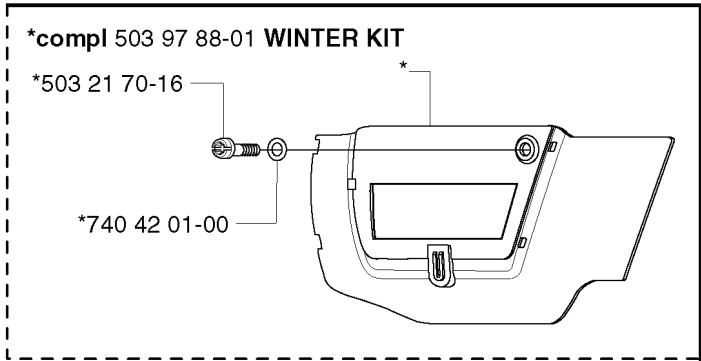

P Accessories
Zubehöre
Accessories
Accesorios
Tillbehör
*compl 503 55 85-01