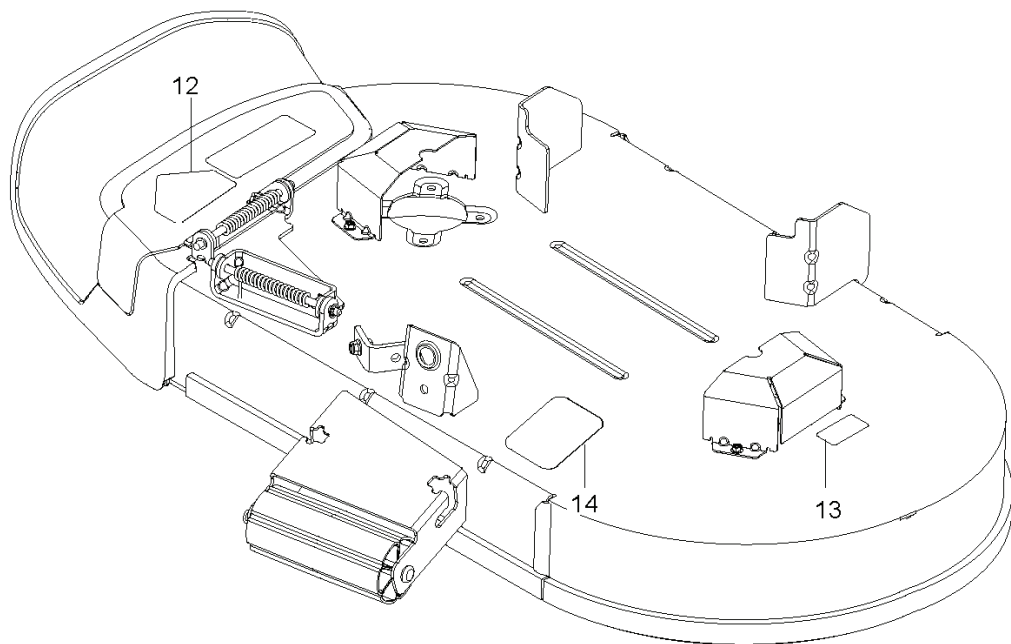

REF.	PART NO.	DESCRIPTION	REMARK	QTY.	KIT
1	587595601	DECAL		1	
2	587595501	DECAL		1	
3	587769201	DECAL		2	
4	539105745	DECAL		1	
5	532428677	DECAL		1	
6	539108385	DECAL		1	
7	539108386	DECAL		1	
8	539109897	DECAL		1	
9	590485501	DECAL		1	
10	532423829	DECAL		1	
11	588035001	DECAL		1	
12	586978801	DECAL		1	
13	589357901	DECAL		1	
14	510240201	DECAL		1	
15	587769201	DECAL		2	
16	591357301	DECAL		1	
17	587000701	PAD		1