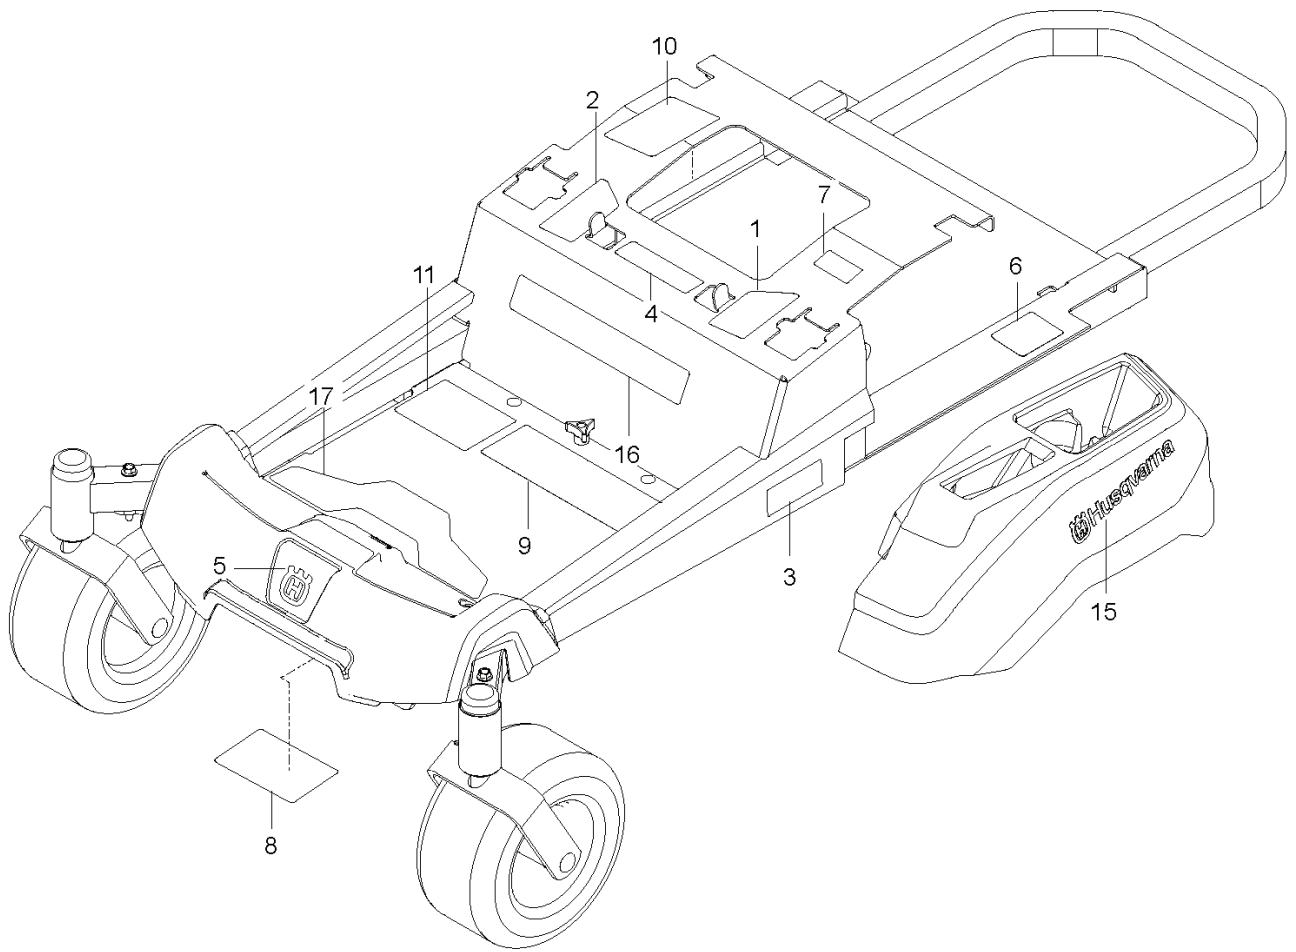

REF.	PART NO.	DESCRIPTION	REMARK	QTY.	KIT
1	587595601	DECAL		1	
2	587595501	DECAL		1	
3	587769201	DECAL		2	
4	539105745	DECAL		1	
5	532428677	DECAL		1	
6	539108385	DECAL		1	
7	539108386	DECAL		1	
8	539109897	DECAL		1	
9	590485501	DECAL		1	
10	532423829	DECAL		1	
11	588035001	DECAL		1	
12	586978801	DECAL		1	
13	589357901	DECAL		1	
14	510240201	DECAL		1	
15	587769201	DECAL		2	
16	591357301	DECAL		1	
17	587000701	PAD		1