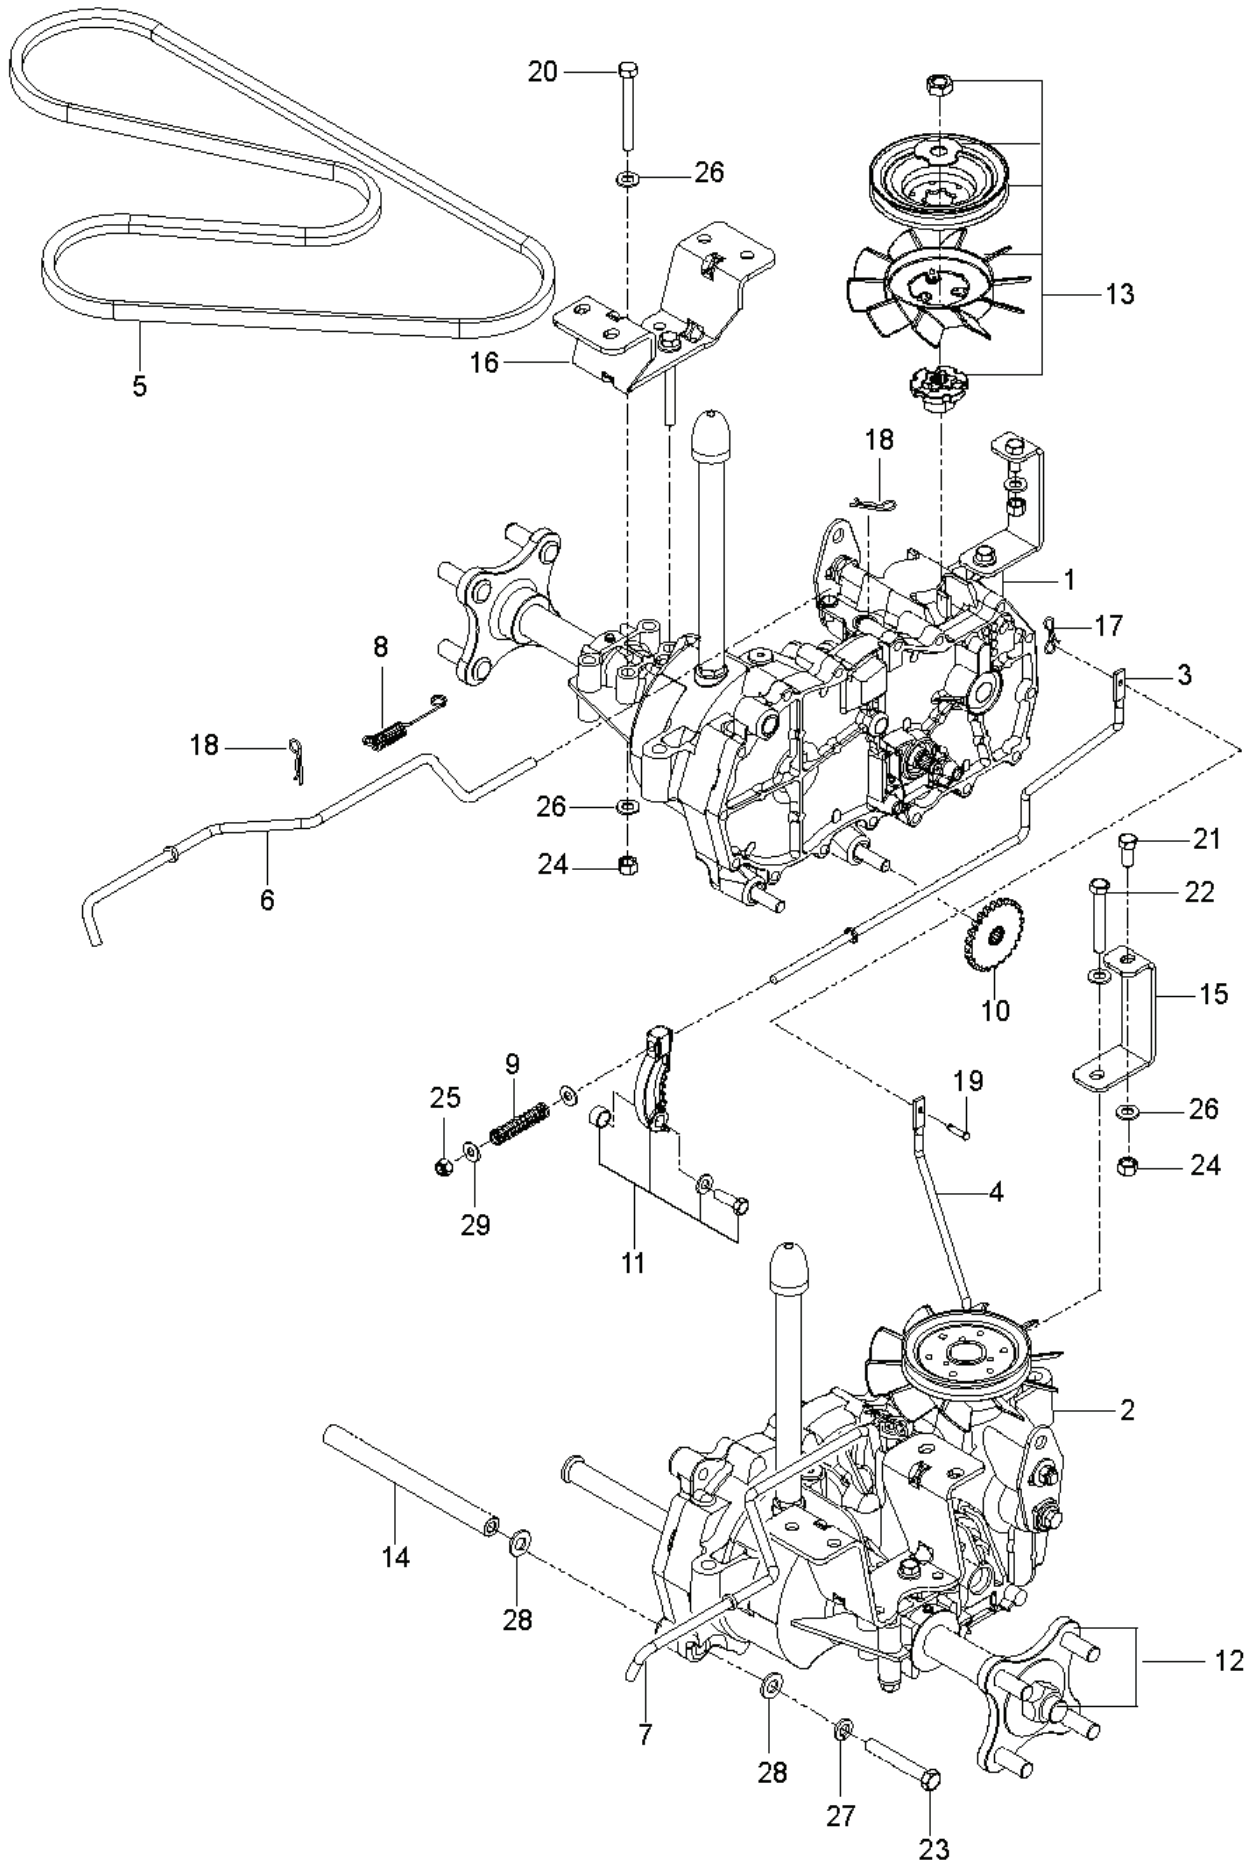

Z 242F, 967638401-01, 2017-10

SPARE PARTS LIST

REF.	PART NO.	DESCRIPTION	REMARK	QTY.	KIT
1	510375601	TRANSMISSION		1	
2	510375602	TRANSMISSION		1	
3	574030501	LINKAGE		1	
4	574030502	LINKAGE		1	
5	539110411	BELT		1	
6	585474401	ROD		1	
7	585474501	ROD		1	
8	586665101	SPRING		2	
9	539110342	SPRING		2	
10	539120080	DISC		2	
11	539120079	ARM		2	
12	575507001	KIT		1	
13	501403602	TRANSMISSION KIT		2	
14	510184104	SPACING TUBE		2	
15	580806502	SUPPORT		2	
16	580806602	BRACKET		2	
17	587225301	PIN		1	
18	539976988	PIN		4	
19	587115301	PEN		1	
20	874780544	BOLT		4	
21	539976934	SCREW		2	
22	874780536	BOLT		2	
23	539990637	SCREW		4	
24	873800500	LOCK NUT		8	
25	539976978	NUT		2	
26	819111116	WASHER		16	
27	539990118	WASHER		4	
28	819131316	WASHER		8	
29	819091016	WASHER		4	

REF.	PART NO.	DESCRIPTION	REMARK	QTY.	KIT
1	581197301	WHEEL ASSY		2	
2	576588602	WHEEL ASSY		2	
3	586650302	YOKE		2	
4	539115638	FITTING		2	
5	539103300	NIPPLE		2	
6	539112660	BEARING		2	
7	539117901	BUSHING		2	
8	539102535	CAP		2	
9	539115749	CASTER PLUG		2	
10	585995401	SPACER		2	
11	539115747	SPRING		2	
12	874950516	SCREW		2	
13	576601501	SCREW		2	
14	873930800	NUT		2	
15	587653902	NUT		8	
16	539115675	WASHER		2	
17	819182212	WASHER		2	