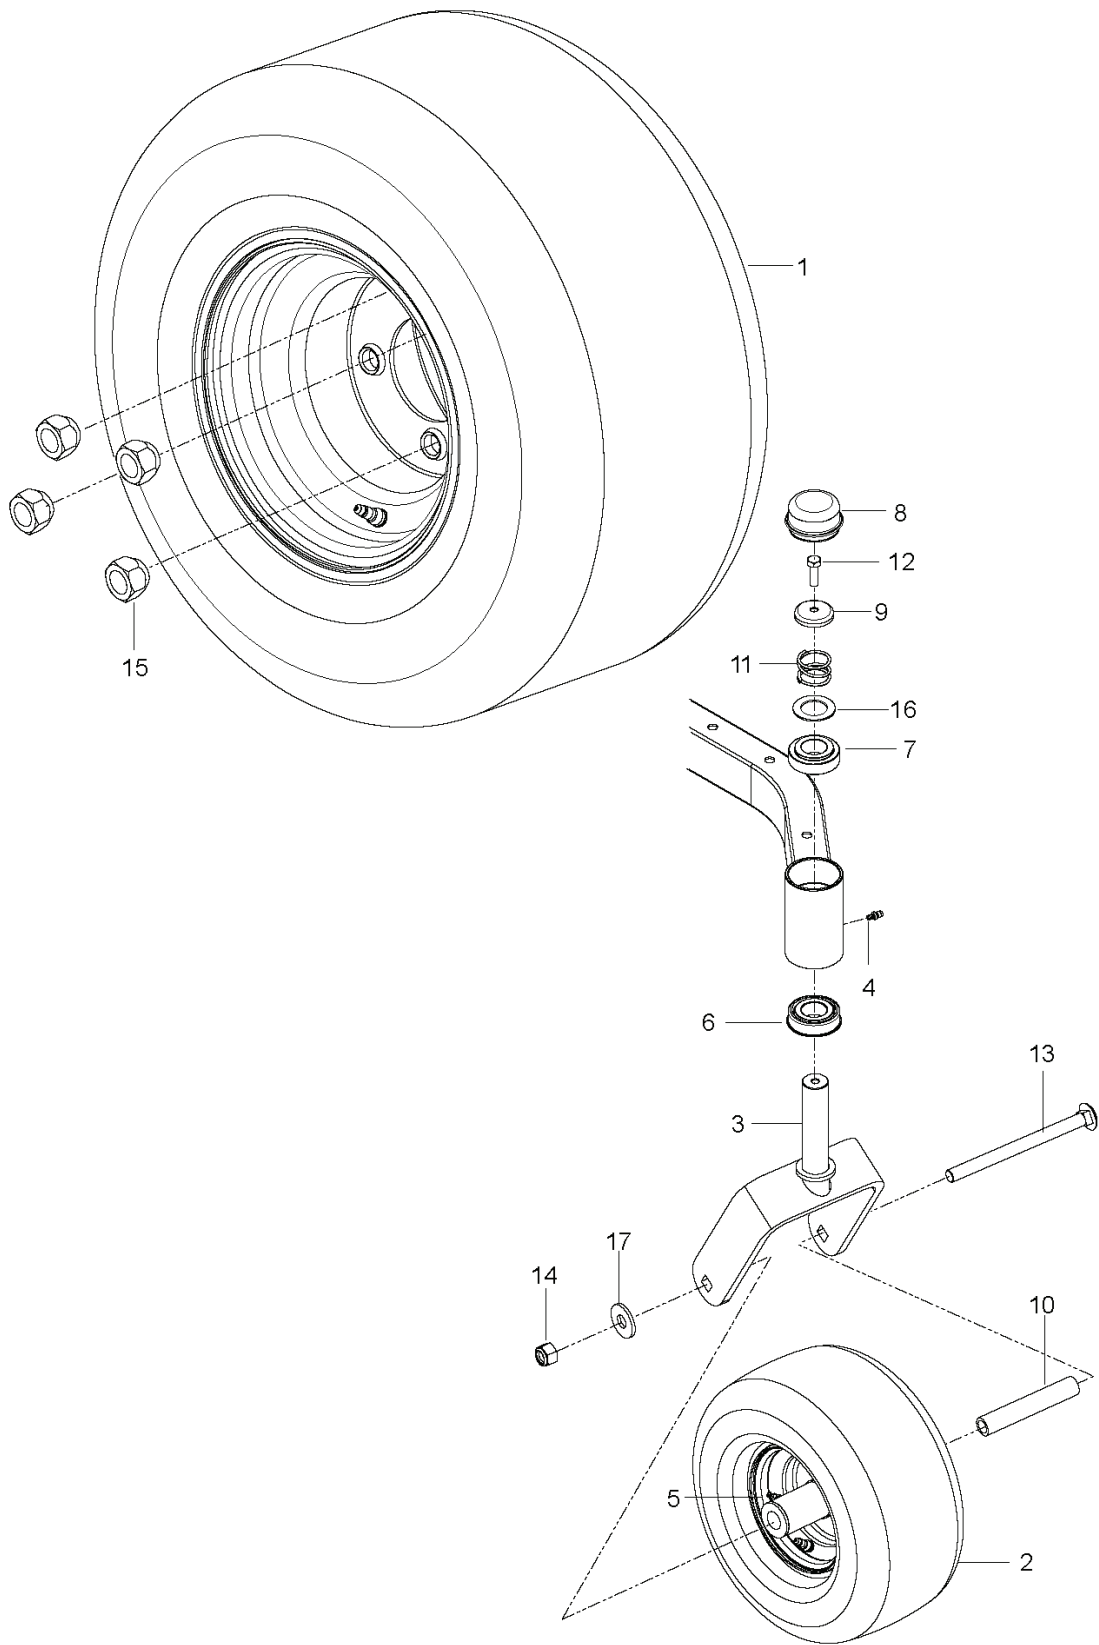

Z 242F, 967638401-01, 2017-10

SPARE PARTS LIST

REF.	PART NO.	DESCRIPTION	REMARK	QTY.	KIT
1	510375601	TRANSMISSION		1	
2	510375602	TRANSMISSION		1	
3	574030501	LINKAGE		1	
4	574030502	LINKAGE		1	
5	539110411	BELT		1	
6	585474401	ROD		1	
7	585474501	ROD		1	
8	586665101	SPRING		2	
9	539110342	SPRING		2	
10	539120080	DISC		2	
11	539120079	ARM		2	
12	575507001	KIT		1	
13	501403602	TRANSMISSION KIT		2	
14	510184104	SPACING TUBE		2	
15	580806502	SUPPORT		2	
16	580806602	BRACKET		2	
17	587225301	PIN		1	
18	539976988	PIN		4	
19	587115301	PEN		1	
20	874780544	BOLT		4	
21	539976934	SCREW		2	
22	874780536	BOLT		2	
23	539990637	SCREW		4	
24	873800500	LOCK NUT		8	
25	539976978	NUT		2	
26	819111116	WASHER		16	
27	539990118	WASHER		4	
28	819131316	WASHER		8	
29	819091016	WASHER		4	

REF.	PART NO.	DESCRIPTION	REMARK	QTY.	KIT
1	581197301	WHEEL ASSY		2	
2	576588602	WHEEL ASSY		2	
3	586650302	YOKE		2	
4	539115638	FITTING		2	
5	539103300	NIPPLE		2	
6	539112660	BEARING		2	
7	539117901	BUSHING		2	
8	539102535	CAP		2	
9	539115749	CASTER PLUG		2	
10	585995401	SPACER		2	
11	539115747	SPRING		2	
12	874950516	SCREW		2	
13	576601501	SCREW		2	
14	873930800	NUT		2	
15	587653902	NUT		8	
16	539115675	WASHER		2	
17	819182212	WASHER		2	