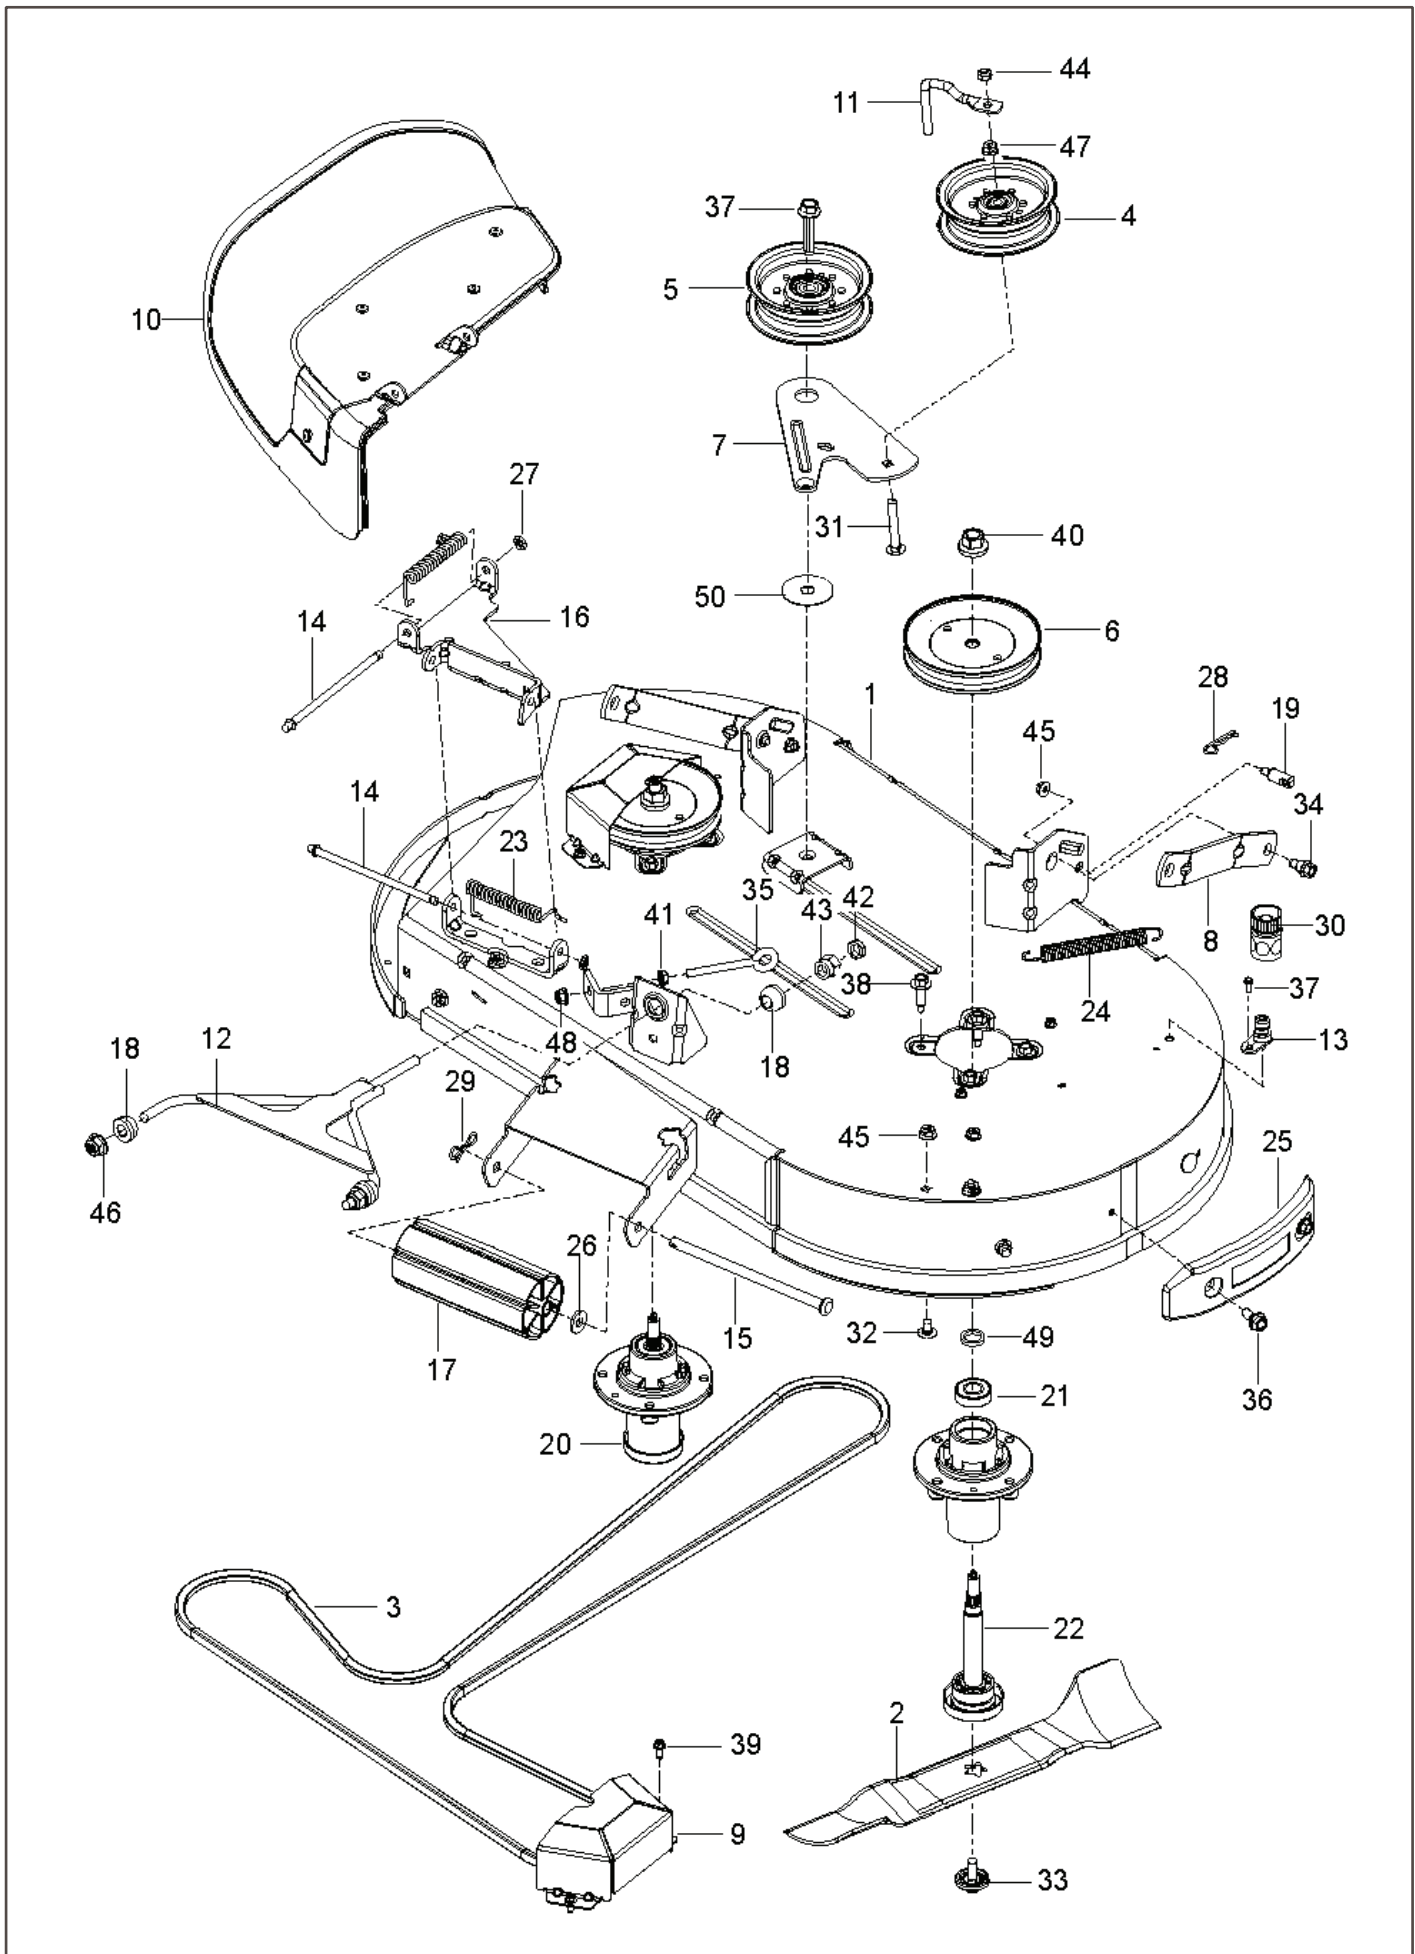

REF.	PART NO.	DESCRIPTION	REMARK	QTY.	KIT
1	582877602	HOUSING		1	
2	586918101	BLADE		2	
3	587270001	BELT		1	
4	532196106	PULLEY		1	
5	532196104	PULLEY		1	
6	532199791	PULLEY		2	
7	586874002	ARM		1	
8	587140502	ARM		2	
9	586936805	COVER	GREY	2	
10	587305701	DEFLECTOR		1	
11	532198468	BELT GUIDE		1	
12	588610902	LINK		1	
13	532415598	HOSE COUPLING		1	
14	532131491	SHAFT		2	
15	532179127	ROD ROLLER NOSE		1	
16	586918002	BRACKET		1	
17	532176066	ROLLER		1	
18	593842101	BUSHING		3	
19	532195161	STUD		2	
20	539131898	SPINDLE		2	21, 22
21	532110485	BEARING		2	
22	532187291	SHAFT		2	
23	587354701	SPRING		2	
24	532197251	SPRING		1	
25	582683201	BUMPER		1	
26	582360501	BUSHING		2	
27	532110452	NUT		2	
28	539976989	SPLIT PIN		2	
29	532194208	PIN		1	
30	532416405	COUPLING		1	
31	539128101	BOLT		1	
32	539990799	BOLT		3	
33	532193003	SCREW		2	
34	532196539	BOLT		2	
35	539115574	EYE BOLT		1	
36	532170165	BOLT		2	
37	588438301	SCREW		1	
38	584953901	BOLT		8	
39	532137729	SCREW		4	
40	532400234	NUT		2	
41	539990585	NUT		1	
42	873360700	NUT		1	
43	532175994	NUT		1	
44	873900600	NUT		1	
45	873900500	NUT		2	
46	539119124	NUT		2	
47	873680600	NUT		1	
48	539112899	NUT, 5/16-18, NYLOC		1	
49	532187690	WASHER		2	
50	532178515	WASHER		1