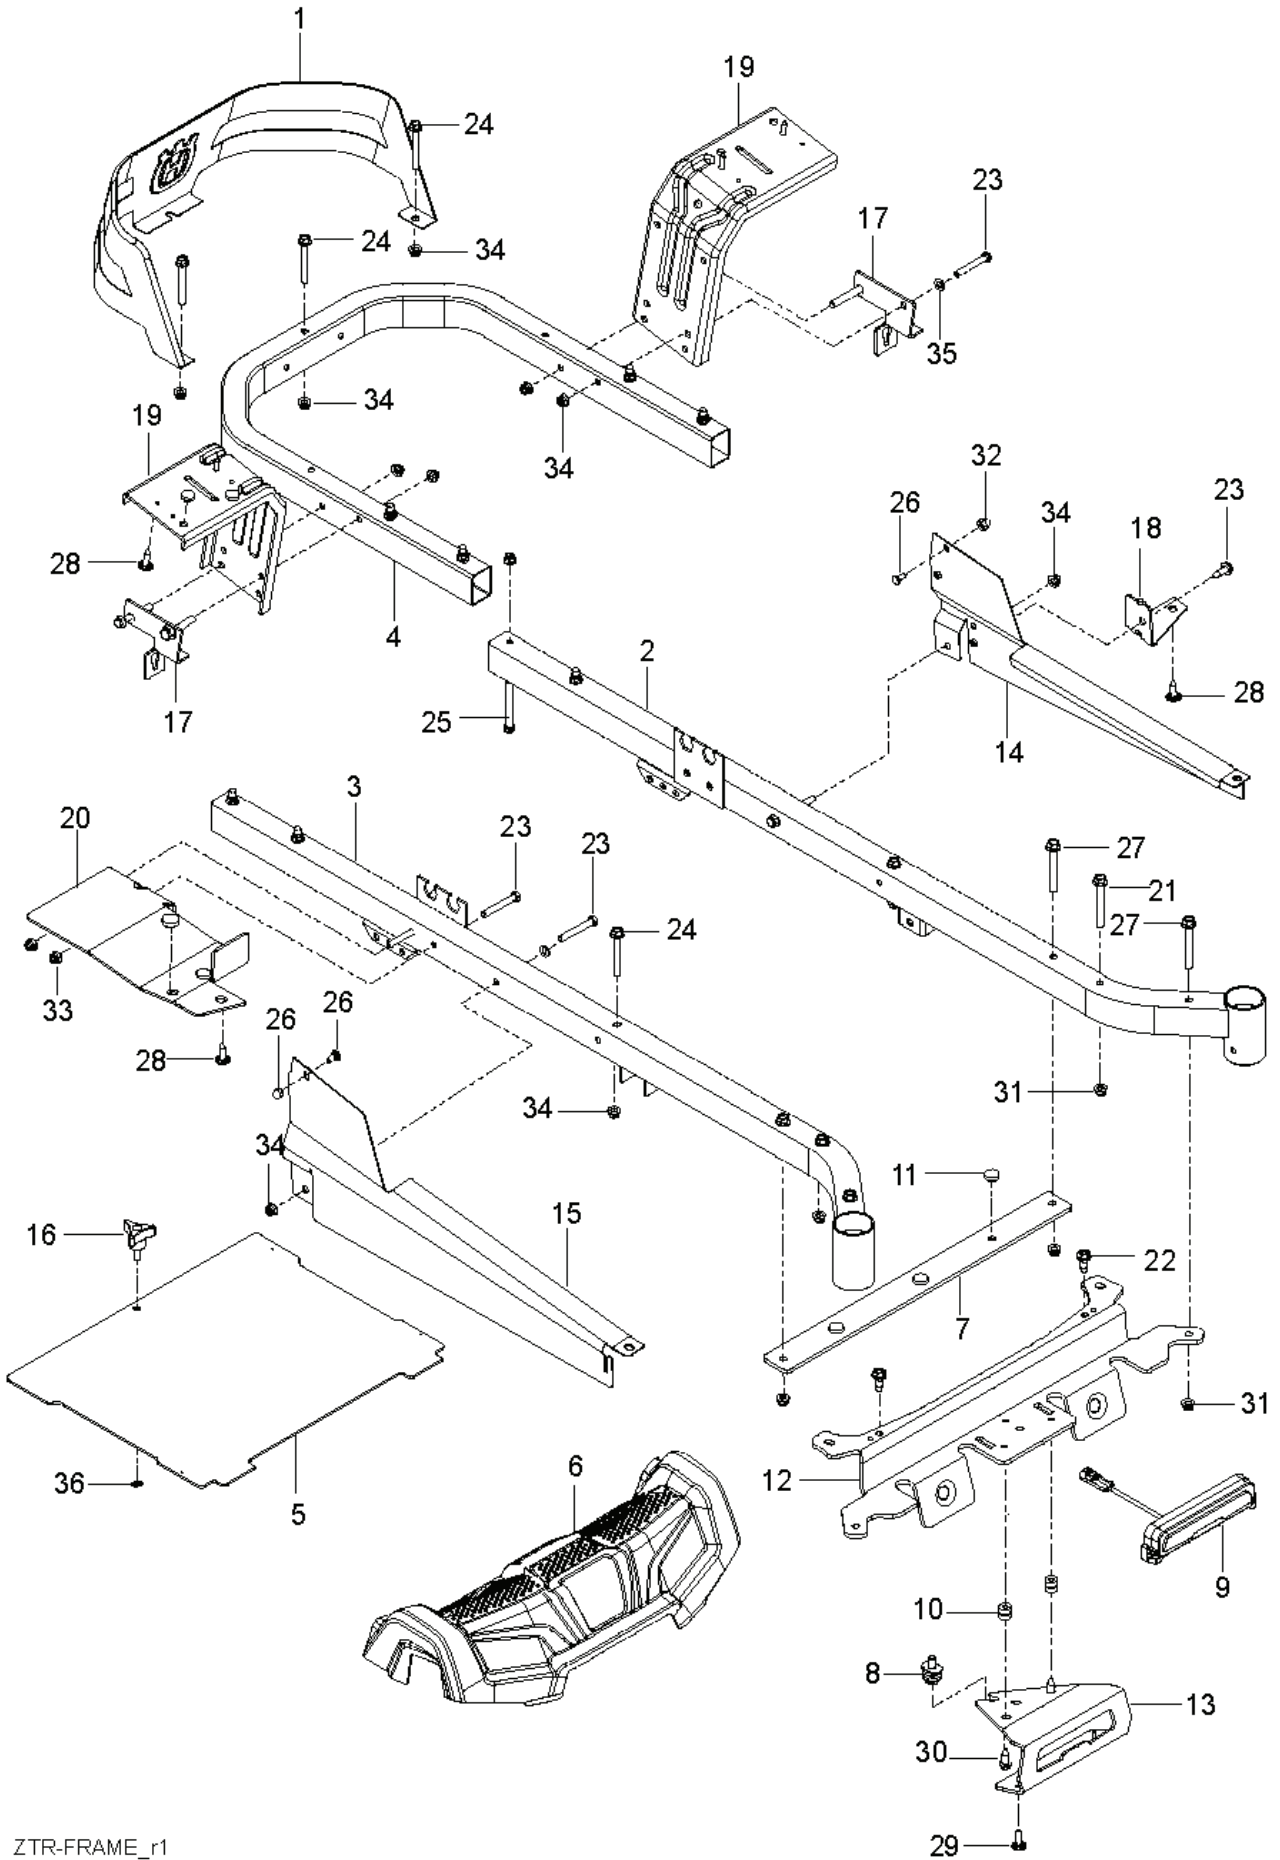

ZTR-FRAME_r1

REF.	PART NO.	DESCRIPTION	REMARK	QTY.	KIT
1	585039802	GUARD		1	
2	589283402	FRAME TUBE		1	
3	589283302	FRAME TUBE		1	
4	584991002	TUBE		1	
5	522842902	PLATE		1	
6	586703801	FRONT COVER		1	
7	585523004	SUPPORT		1	
8	587546901	SCREW		1	
9	585916701	LIGHT		1	
10	587225201	GROMMET		2	
11	585989301	BUMPER		1	
12	585523104	CROSS MEMBER		1	
13	587458602	BRACKET		1	
14	585331602	COVER		1	
15	585331502	COVER		1	
16	539104411	KNOB		1	
17	585474302	BRACKET		2	
18	585523604	SUPPORT		1	
19	580501302	BRACKET		2	
20	585523404	SUPPORT		1	
21	586654301	BOLT		2	
22	586881101	BOLT		2	
23	874780536	BOLT		7	
24	874780544	BOLT		5	
25	874780648	BOLT		8	
26	585940001	BOLT		2	
27	577117701	SCREW		4	
28	532416358	SCREW		6	
29	532421756	SCREW		2	
30	817585200	BOLT		2	
31	521996501	NUT		8	
32	585938101	NUT		2	
33	873900500	NUT		2	
34	539112899	NUT, 5/16-18, NYLOC		9	
35	819111116	WASHER		6	
36	532423063	WASHER		1