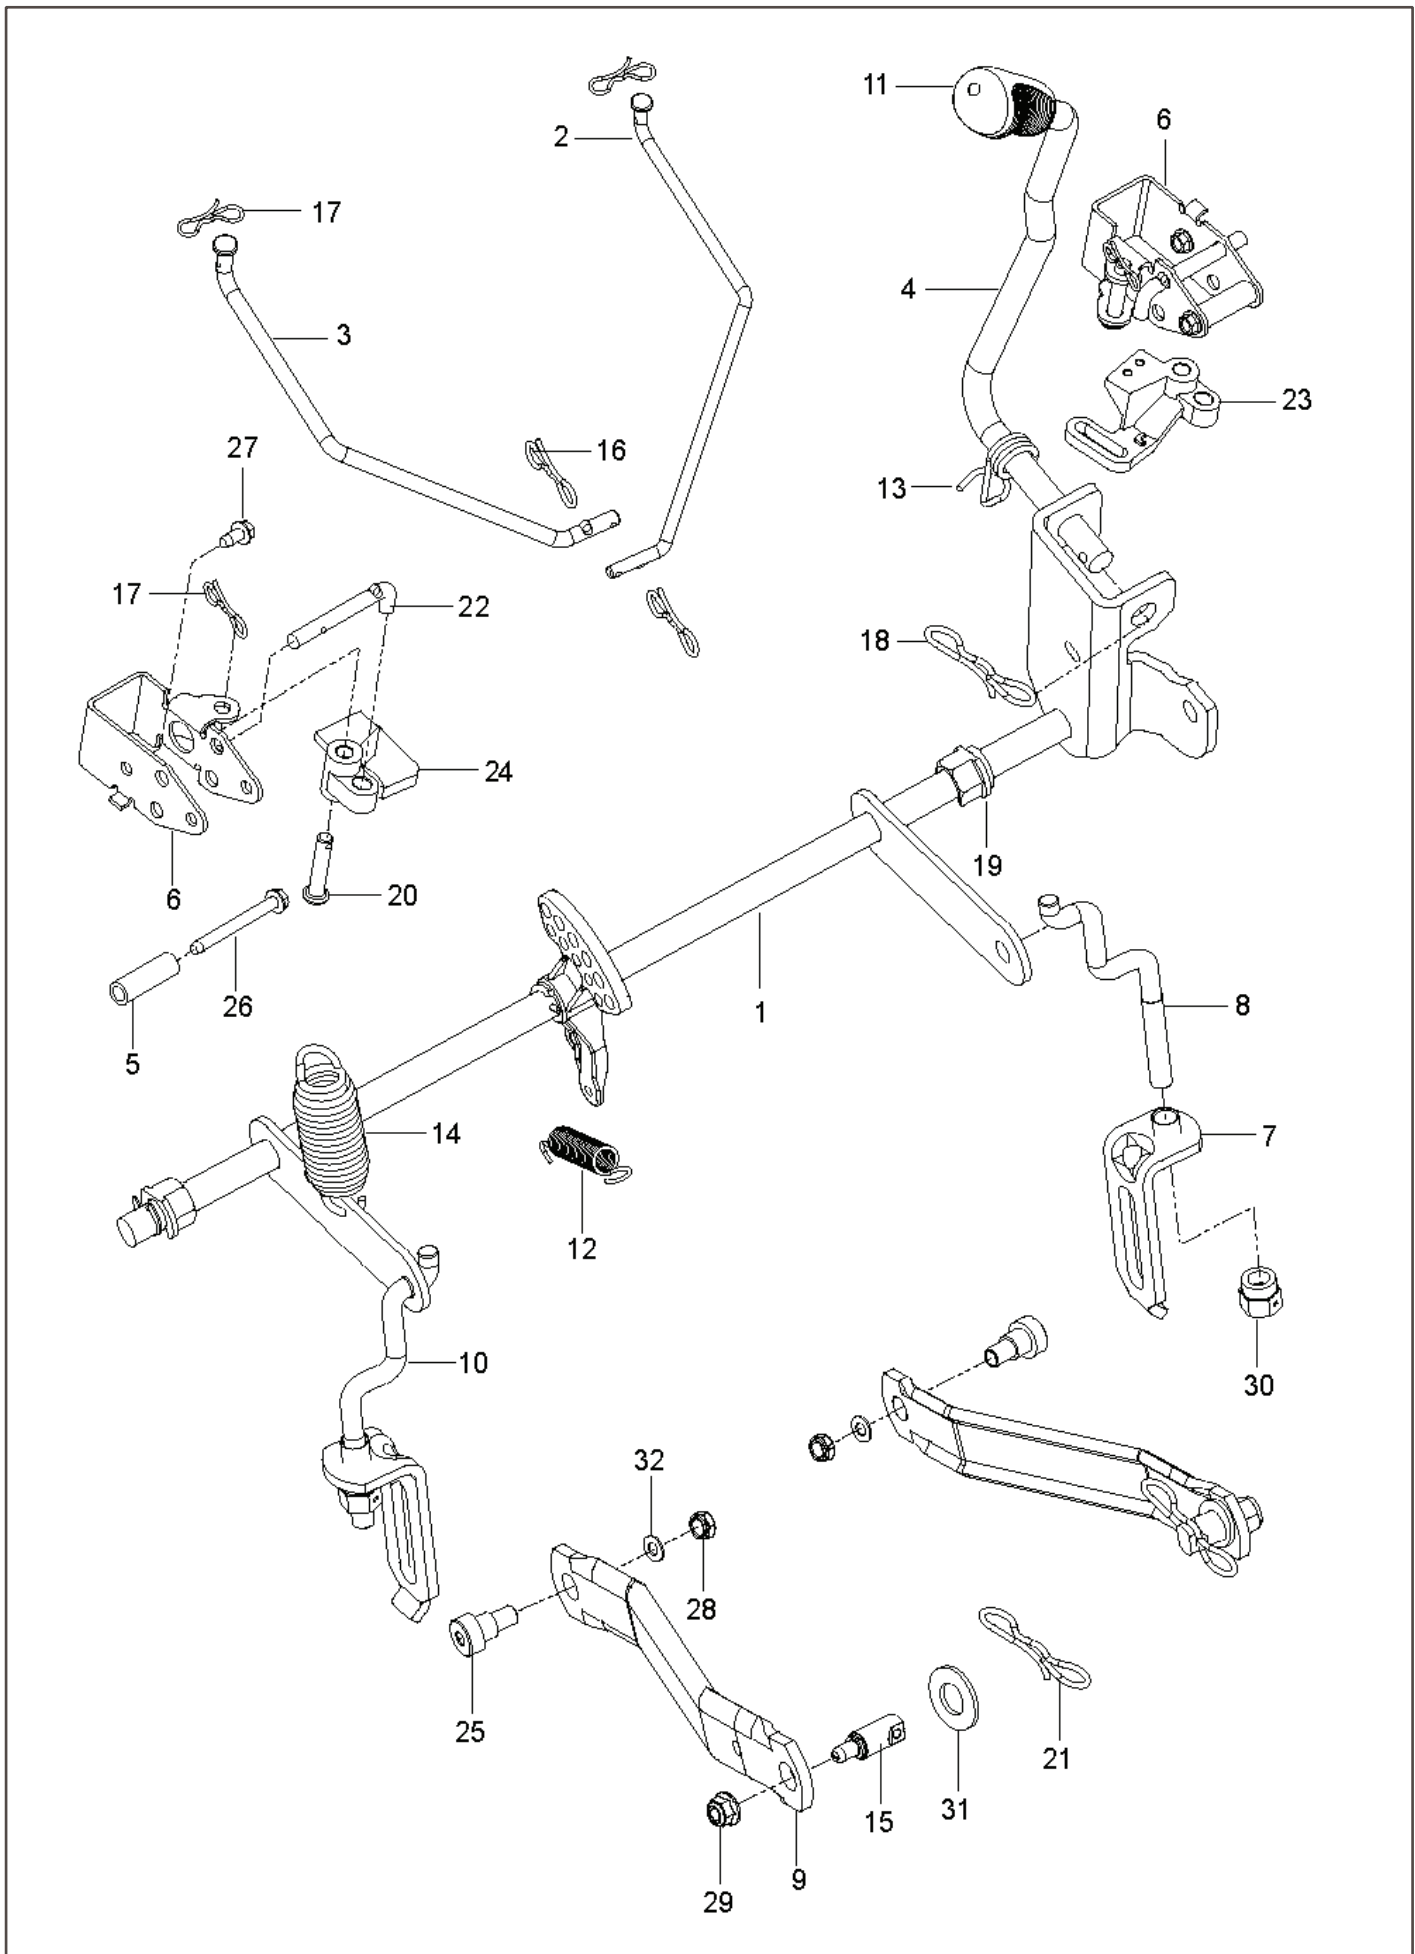

Z 242F, 967638401-01, 2017-10

SPARE PARTS LIST

REF.	PART NO.	DESCRIPTION	REMARK	QTY.	KIT
1	510375601	TRANSMISSION		1	
2	510375602	TRANSMISSION		1	
3	574030501	LINKAGE		1	
4	574030502	LINKAGE		1	
5	539110411	BELT		1	
6	585474401	ROD		1	
7	585474501	ROD		1	
8	586665101	SPRING		2	
9	539110342	SPRING		2	
10	539120080	DISC		2	
11	539120079	ARM		2	
12	575507001	KIT		1	
13	501403602	TRANSMISSION KIT		2	
14	510184104	SPACING TUBE		2	
15	580806502	SUPPORT		2	
16	580806602	BRACKET		2	
17	587225301	PIN		1	
18	539976988	PIN		4	
19	587115301	PEN		1	
20	874780544	BOLT		4	
21	539976934	SCREW		2	
22	874780536	BOLT		2	
23	539990637	SCREW		4	
24	873800500	LOCK NUT		8	
25	539976978	NUT		2	
26	819111116	WASHER		16	
27	539990118	WASHER		4	
28	819131316	WASHER		8	
29	819091016	WASHER		4	

REF.	PART NO.	DESCRIPTION	REMARK	QTY.	KIT
1	581197301	WHEEL ASSY		2	
2	576588602	WHEEL ASSY		2	
3	586650302	YOKE		2	
4	539115638	FITTING		2	
5	539103300	NIPPLE		2	
6	539112660	BEARING		2	
7	539117901	BUSHING		2	
8	539102535	CAP		2	
9	539115749	CASTER PLUG		2	
10	585995401	SPACER		2	
11	539115747	SPRING		2	
12	874950516	SCREW		2	
13	576601501	SCREW		2	
14	873930800	NUT		2	
15	587653902	NUT		8	
16	539115675	WASHER		2	
17	819182212	WASHER		2	