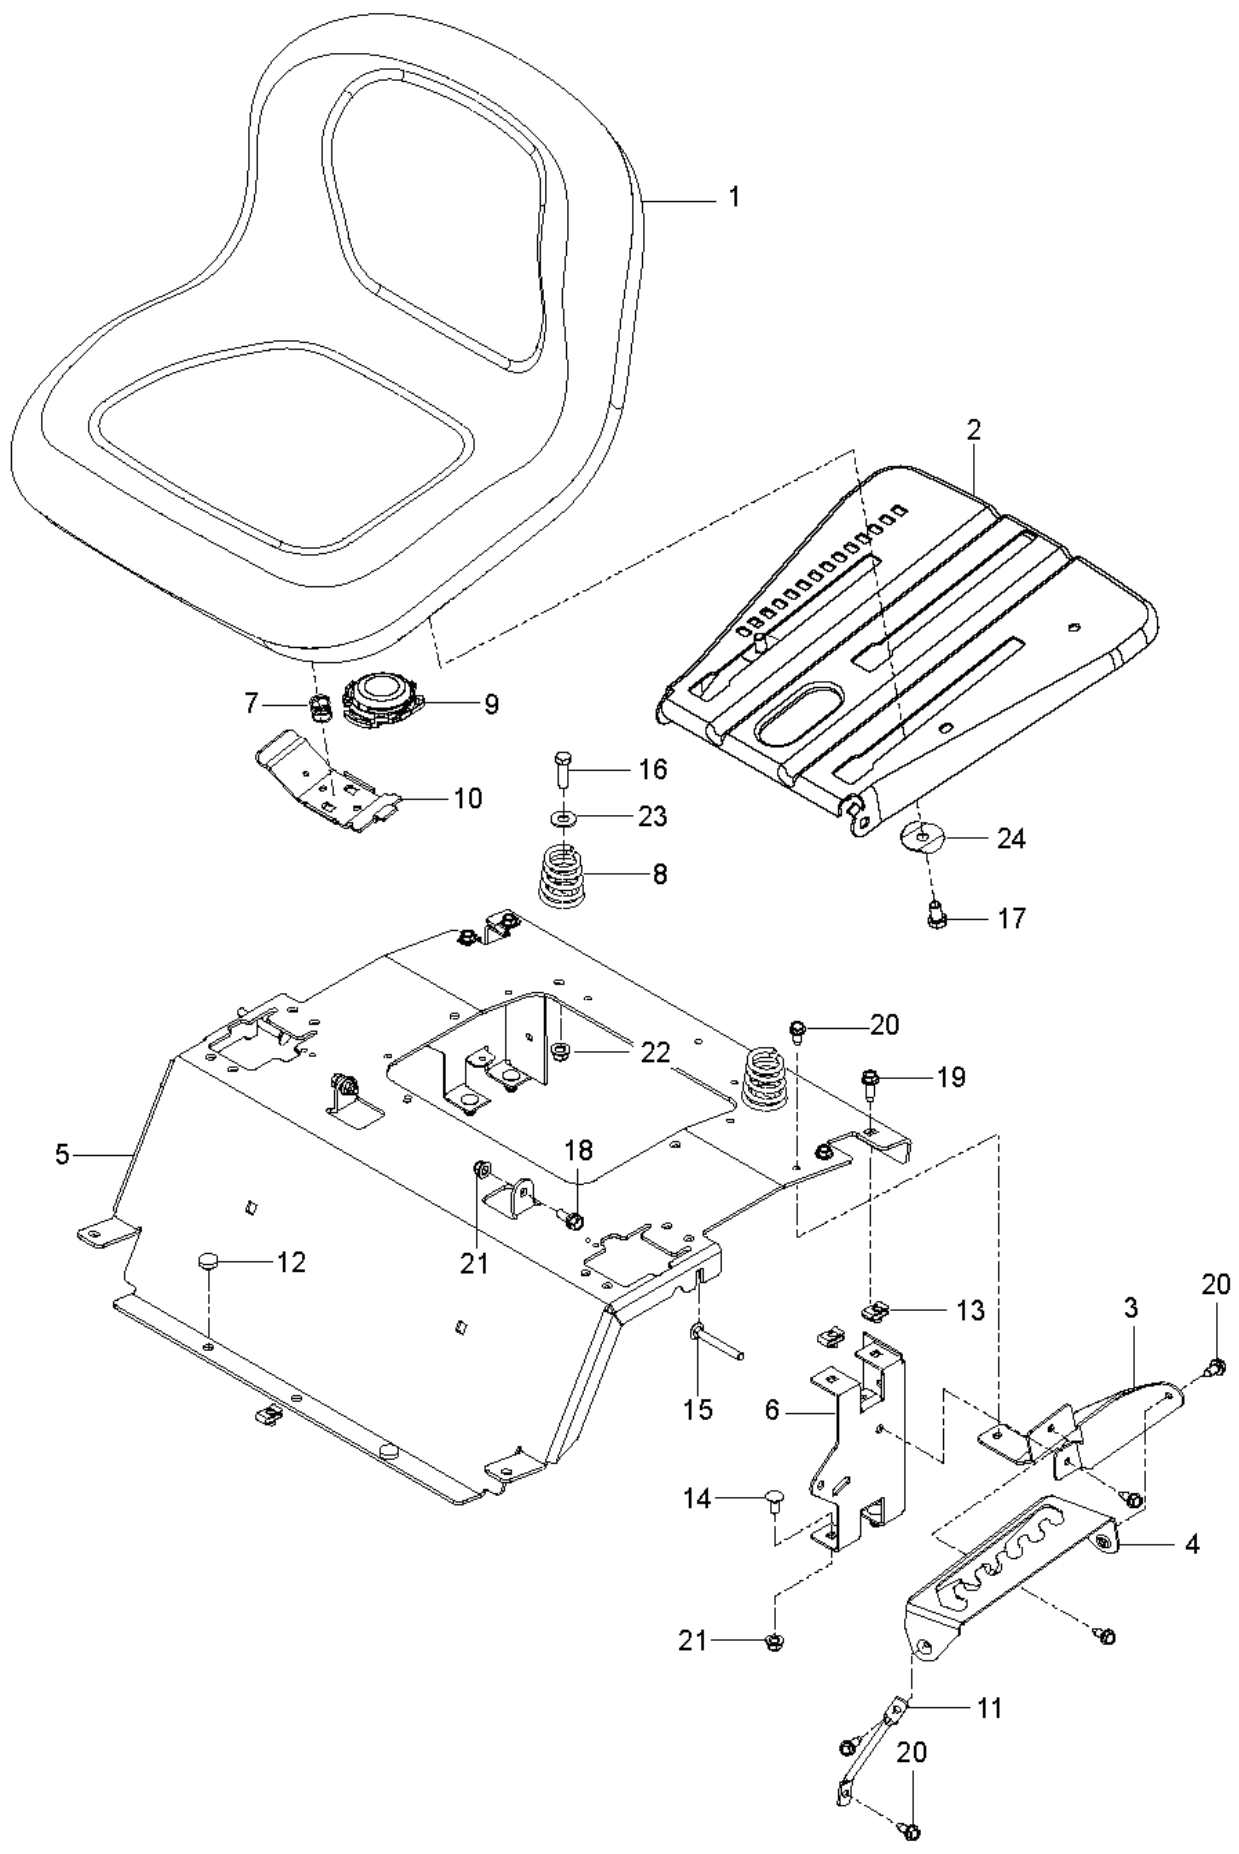

REF.	PART NO.	DESCRIPTION	REMARK	QTY.	KIT
1	532439822	SEAT		1	9
2	587232002	PLATE		1	
3	586220802	SUPPORT PLATE		1	
4	586221202	PLATE		1	
5	589761206	PLATE		1	
6	580308202	SUPPORT		2	
7	532198200	SPRING		1	
8	589483501	SPRING		2	
9	581429302	SWITCH		1	
10	532197661	HANDLE		1	
11	586428601	SUPPORT LEG		1	
12	585989301	BUMPER		2	
13	539104763	CLIP		5	
14	872140506	BOLT		4	
15	510422701	SCREW		2	
16	874780620	BOLT		2	
17	874760612	BOLT		1	
18	539110303	BOLT		2	
19	817490512	SCREW		4	
20	817000510	BOLT		6	
21	539112899	NUT, 5/16-18, NYLOC		4	
22	521996501	NUT		2	
23	819141614	WASHER		2	
24	501051801	WASHER		2	
	532421499	ARM REST		1