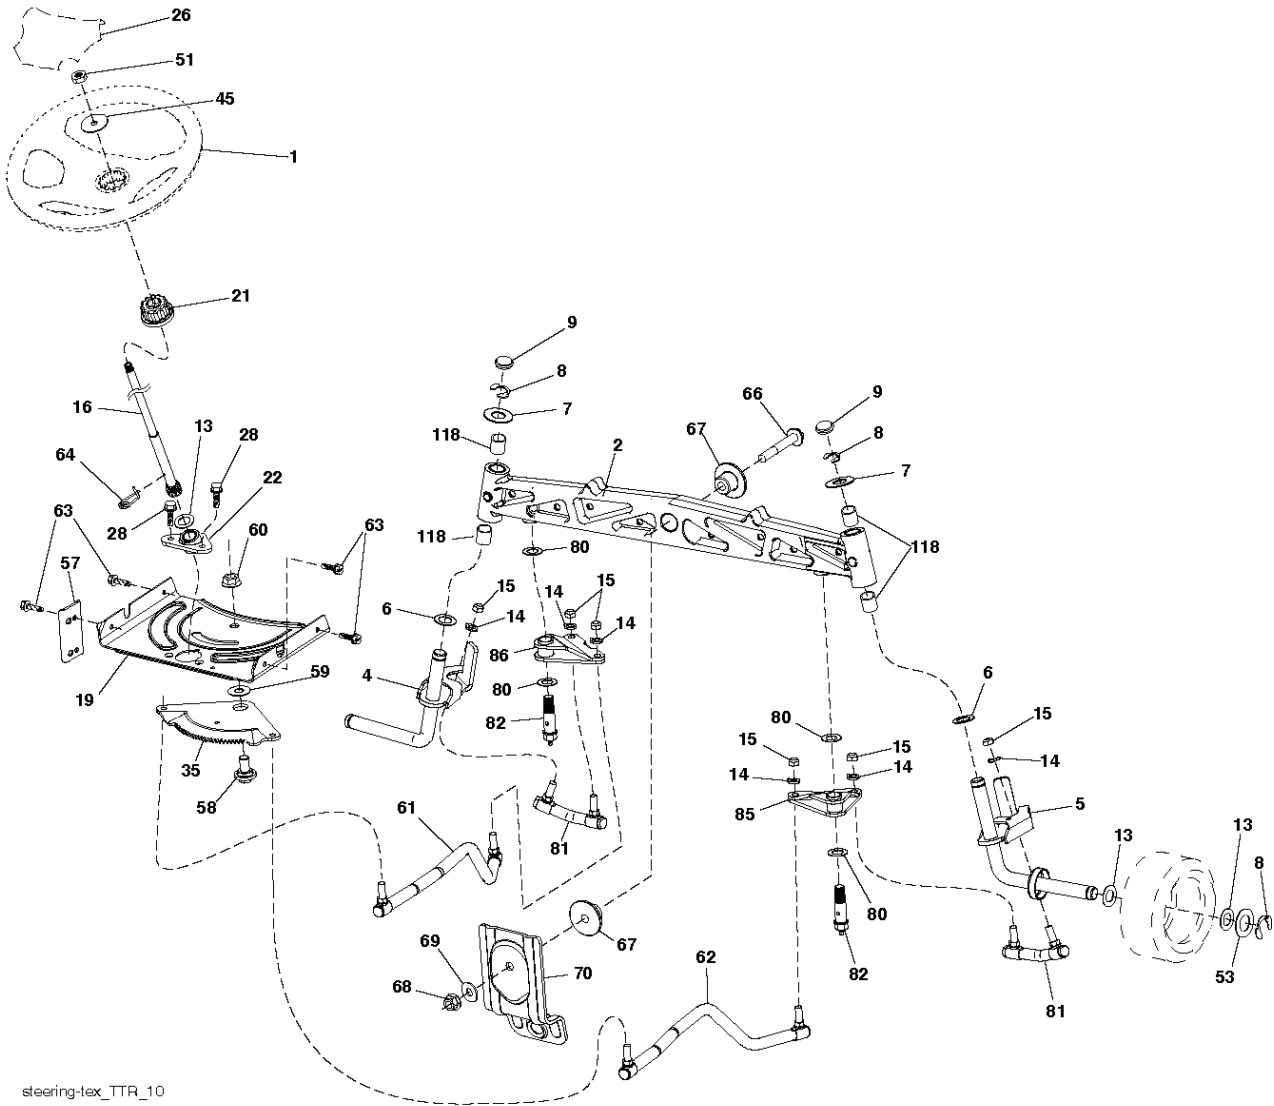

---

REF.	PART NO.	DESCRIPTION	REMARK	QTY.	KIT
--	532447875	DECK FRAME	"Includes housing, shaft assembly, and bearing only - pulley/nut/washer and blade bolt/washers not included"	1	

---

REF.	PART NO.	DESCRIPTION	REMARK	QTY.	KIT
2	532436996	SHAFT	RH	1	
3	532195231	LEVER	RH	1	
7	532411555	GRIP		1	
10	532196314	SPRING		1	
87	532194209	SPRING		1	
88	532445496	SPRING		1	
89	819191912	WASHER		1	
90	532194208	PIN		1	
91	532195181	LINK		1	
97	817490608	SCREW		1	
98	532195270	LINK		1	
100	873930600	NUT		1	
101	532407003	LINK		1	

IGNITION SWITCH

POSITION	CIRCUIT	"MAKE"
OFF	M+G+A1	
RUN/OVERRIDE	B+A1	
RUN	B+A1	L+A2
START	B+S+A1	

CHASSIS HARNESS CONNECTOR (C1) (MATING SIDE)

DASH HARNESS CONNECTOR (C1) (MATING SIDE)

WIRING INSULATED CLIPS  
 NOTE: IF WIRING INSULATED CLIPS WERE REMOVED FOR SERVICING OF UNIT, THEY SHOULD BE RE-INSTALLED TO PROPERLY SECURE YOUR WIRING.

● NON-REMOVABLE CONNECTIONS

○ REMOVABLE CONNECTIONS

steering-tex\_TTR\_10

REF.	PART NO.	DESCRIPTION	REMARK	QTY.	KIT
1	532439740	STEERING WHEEL		1	
2	532436870	WHEEL AXLE		1	
4	532436873	SPINDLE	LH	1	
5	532436874	SPINDLE	RH	1	
6	532124931	WASHER		1	
7	532121748	WASHER		1	
8	812000029	RETAINER RING		1	
9	532121232	HUB CAP		1	
13	532121749	WASHER		1	
14	810040600	WASHER		1	
15	873540600	NUT		1	
16	532444212	SHAFT		1	
19	532194729	PLATE		1	
21	532437747	ADAPTER WHEEL		1	
22	532194845	BUSHING		1	
26	532439743	HUB CAP		1	
28	817000612	SCREW		1	
35	532440770	GEAR		1	
45	819183812	WASHER		1	
51	873940800	NUT		1	
53	532188967	WASHER		1	
57	532407465	BRACKET		1	
58	532194747	BOLT		1	
59	532194748	WASHER		1	
60	873971000	NUT		1	
61	532436884	LINK	LH	1	
62	532436885	TUBE	RH	1	
63	817000512	SCREW		1	
64	532199849	SPRING RETAINER		1	
66	871020748	BOLT		1	
67	532194737	BUSHING		1	
68	873900700	NUT		1	
69	532199162	WASHER		1	
70	532196197	BRACKET		1	
80	532001370	WASHER		1	
81	532436887	LINK		1	
82	532436877	BOLT		1	
85	532441873	PIVOT		1	
86	532441872	PIVOT		1	
118	532406013	BEARING		1	