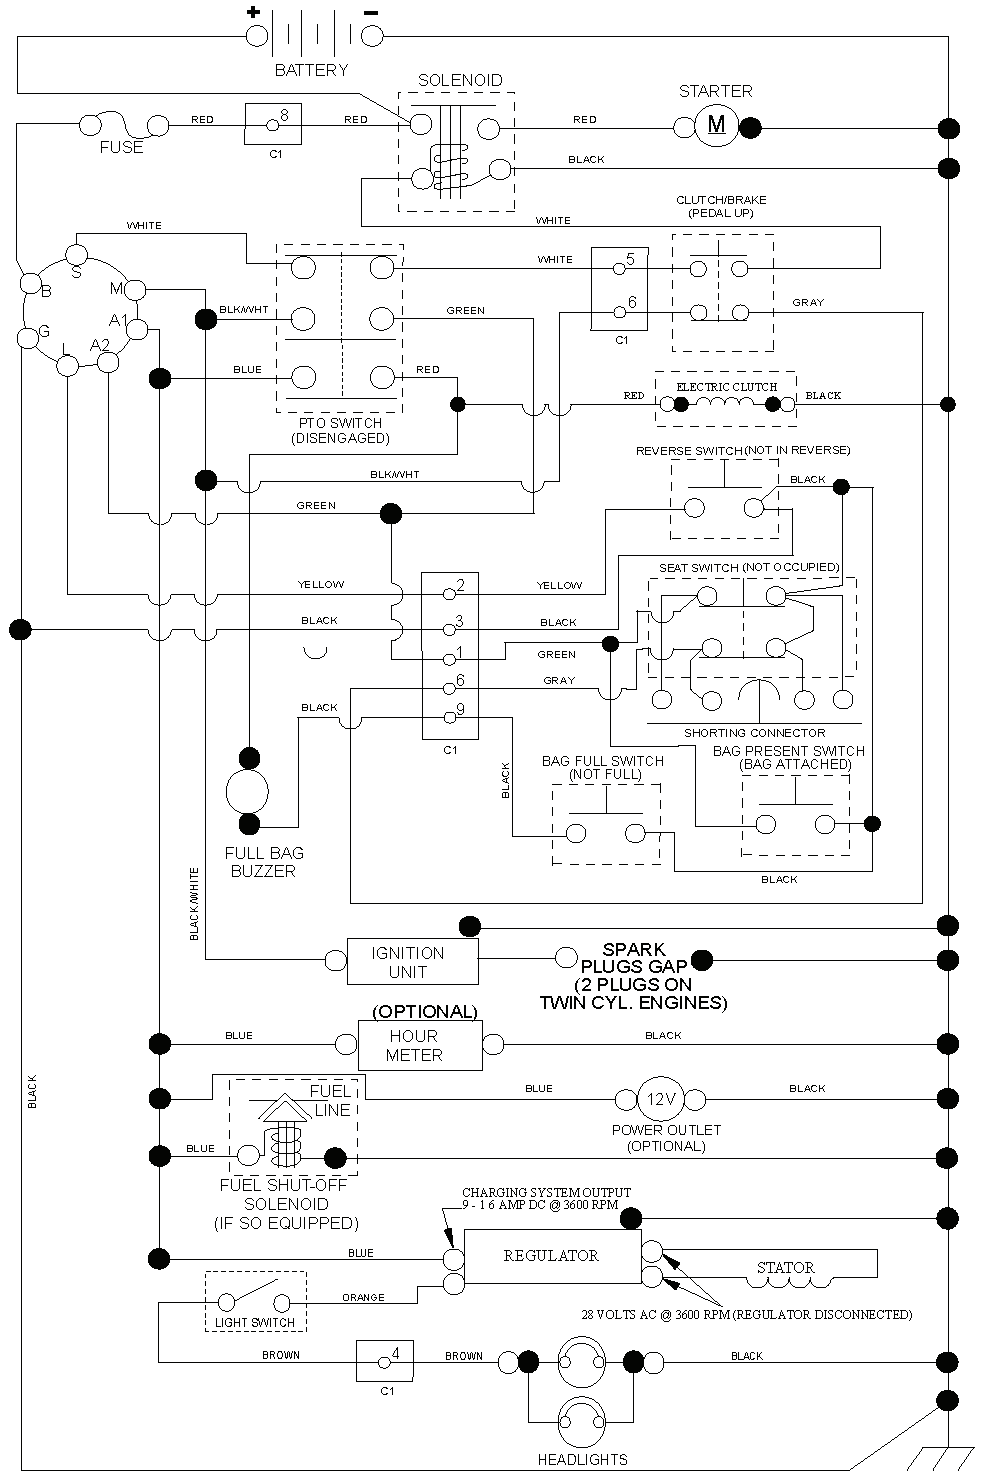

IGNITION SWITCH

POSITION	CIRCUIT	"MAKE"
OFF	M+G+A1	
RUN/OVERRIDE	B+A1	
RUN	B+A1	L+A2
START	B+S+A1	

WIRING INSULATED CLIPS
NOTE: IF WIRING INSULATED CLIPS WERE REMOVED FOR SERVICING OF UNIT, THEY SHOULD BE RE-INSTALLED TO PROPERLY SECURE YOUR WIRING.

● NON-REMOVABLE CONNECTIONS

○ REMOVABLE CONNECTIONS