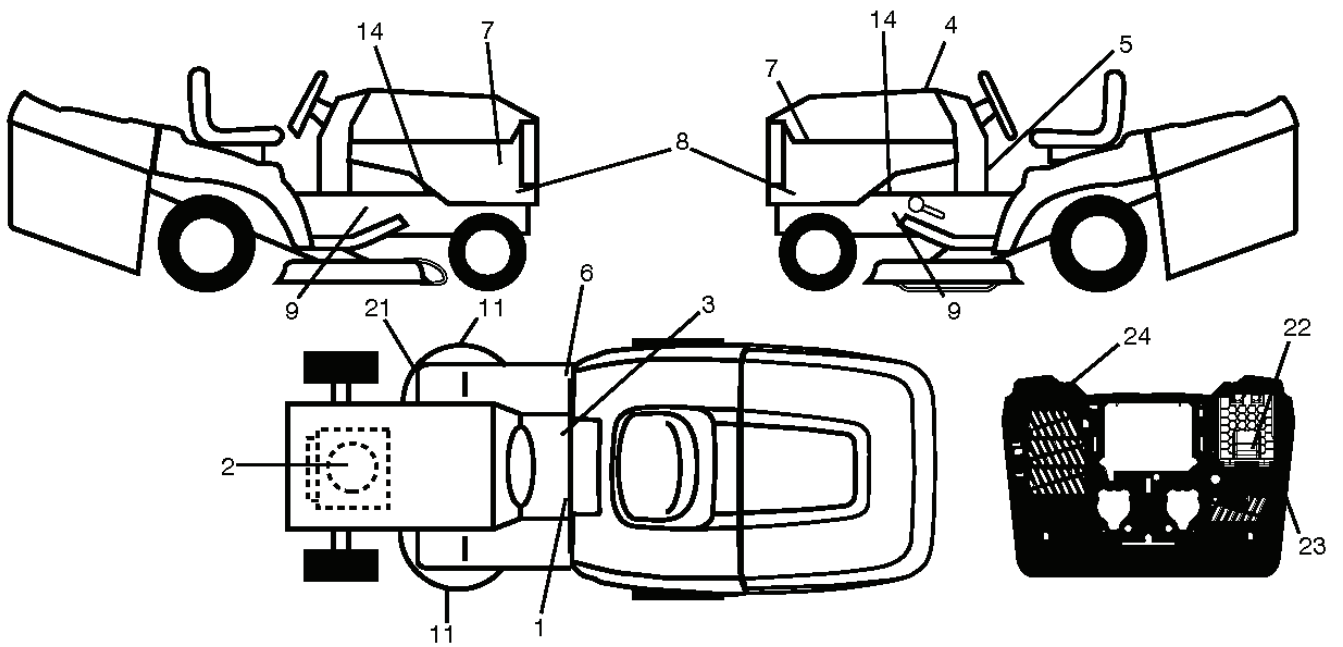

REF.	PART NO.	DESCRIPTION	REMARK	QTY.	KIT
1	532445503	DECAL		1	
2	532196841	DECAL		1	
3	532178302	DECAL		1	
4	532438895	DECAL		1	
5	532440247	DECAL		1	
6	532180432	DECAL		1	
7	581627301	DECAL		1	
8	532446159	DECAL		1	
9	532401146	DECAL		1	
11	532182166	DECAL		1	
14	532159736	DECAL		1	
21	532441189	DECAL		1	
22	532445102	DECAL		1	
23	532444619	DECAL		1	
24	532445493	DECAL		1	
--	532441409	PAD		1	
--	532441410	PAD		1