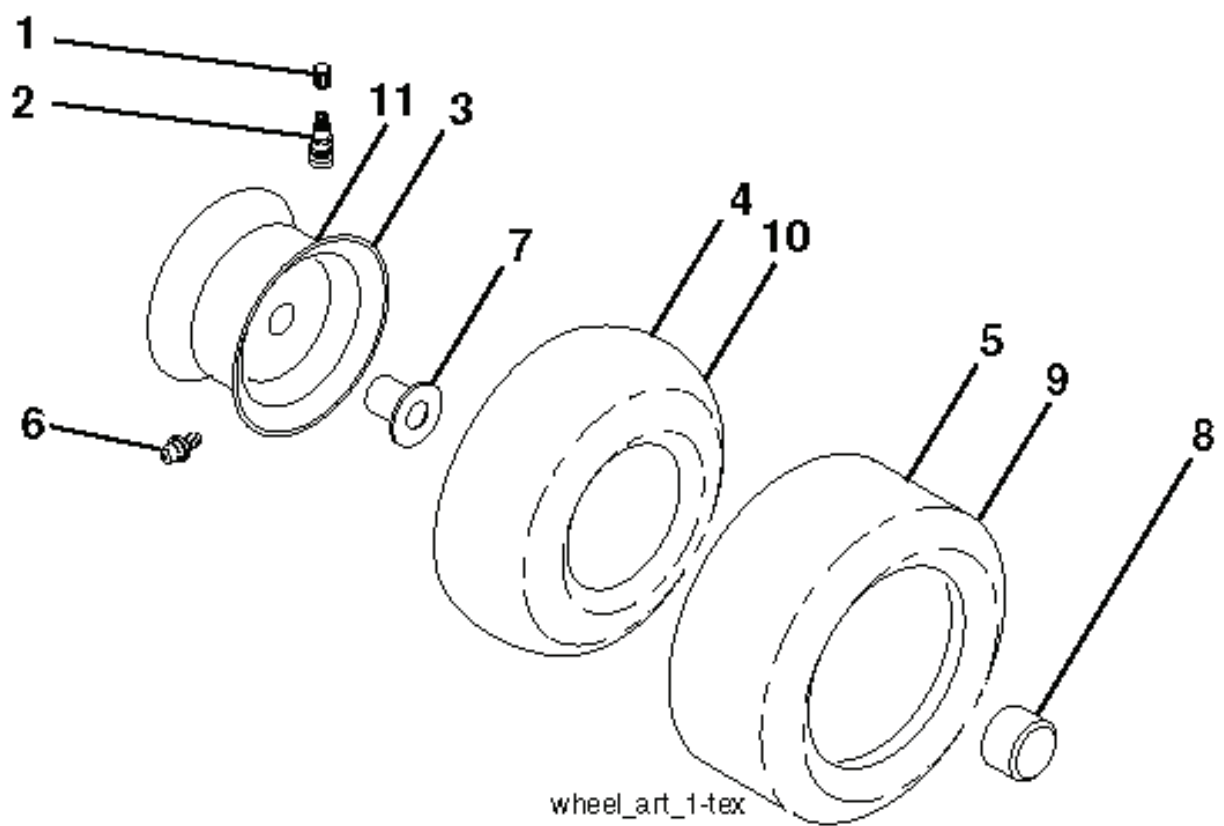

IGNITION SWITCH

POSITION	CIRCUIT	"MAKE"
OFF	M+G+A1	
RUN/OVERRIDE	B+A1	
RUN	B+A1	L+A2
START	B+S+A1	

CHASSIS HARNESS CONNECTOR (C1) (MATING SIDE)

DASH HARNESS CONNECTOR (C1) (MATING SIDE)

WIRING INSULATED CLIPS  
 NOTE: IF WIRING INSULATED CLIPS WERE REMOVED FOR SERVICING OF UNIT, THEY SHOULD BE RE-INSTALLED TO PROPERLY SECURE YOUR WIRING.

● NON-REMOVABLE CONNECTIONS

○ REMOVABLE CONNECTIONS

steering-tex\_TTR\_10

REF.	PART NO.	DESCRIPTION	REMARK	QTY.	KIT
1	532439740	STEERING WHEEL		1	
2	532436870	WHEEL AXLE		1	
4	532436873	SPINDLE	LH	1	
5	532436874	SPINDLE	RH	1	
6	532124931	WASHER		1	
7	532121748	WASHER		1	
8	812000029	RETAINER RING		1	
9	532121232	HUB CAP		1	
13	532121749	WASHER		1	
14	810040600	WASHER		1	
15	873540600	NUT		1	
16	532444212	SHAFT		1	
19	532194729	PLATE		1	
21	532437747	ADAPTER WHEEL		1	
22	532194845	BUSHING		1	
26	532439743	HUB CAP		1	
28	817000612	SCREW		1	
35	532440770	GEAR		1	
45	819183812	WASHER		1	
51	873940800	NUT		1	
53	532188967	WASHER		1	
57	532407465	BRACKET		1	
58	532194747	BOLT		1	
59	532194748	WASHER		1	
60	873971000	NUT		1	
61	532436884	LINK	LH	1	
62	532436885	TUBE	RH	1	
63	817000512	SCREW		1	
64	532199849	SPRING RETAINER		1	
66	871020748	BOLT		1	
67	532194737	BUSHING		1	
68	873900700	NUT		1	
69	532199162	WASHER		1	
70	532196197	BRACKET		1	
80	532001370	WASHER		1	
81	532436887	LINK		1	
82	532436877	BOLT		1	
85	532441873	PIVOT		1	
86	532441872	PIVOT		1	
118	532406013	BEARING		1	

wheel\_art\_1-tex

---

REF.	PART NO.	DESCRIPTION	REMARK	QTY.	KIT
1	532059192	CAP VALVE		1	
2	532065139	NIPPLE		1	
3	532138336	RIM	Front 6"	1	
4	532059904	HOSE	(Service Item Only)	1	
5	532106222	TIRE	Front 15" x 6.0"-6"	1	
6	532124957	FITTING	(Front Wheel Only)	1	
7	532124959	BEARING	(Front Wheel Only)	1	
8	532175039	HUB CAP		1	
9	532420531	TIRE	Rear 18" x 9.5"-8"	1	
10	532124926	HOSE	(Service Item Only)	1	
11	532138337	RIM SPROCKET	Rear 8"	1	
	532144334	SEALING FOAM		1	