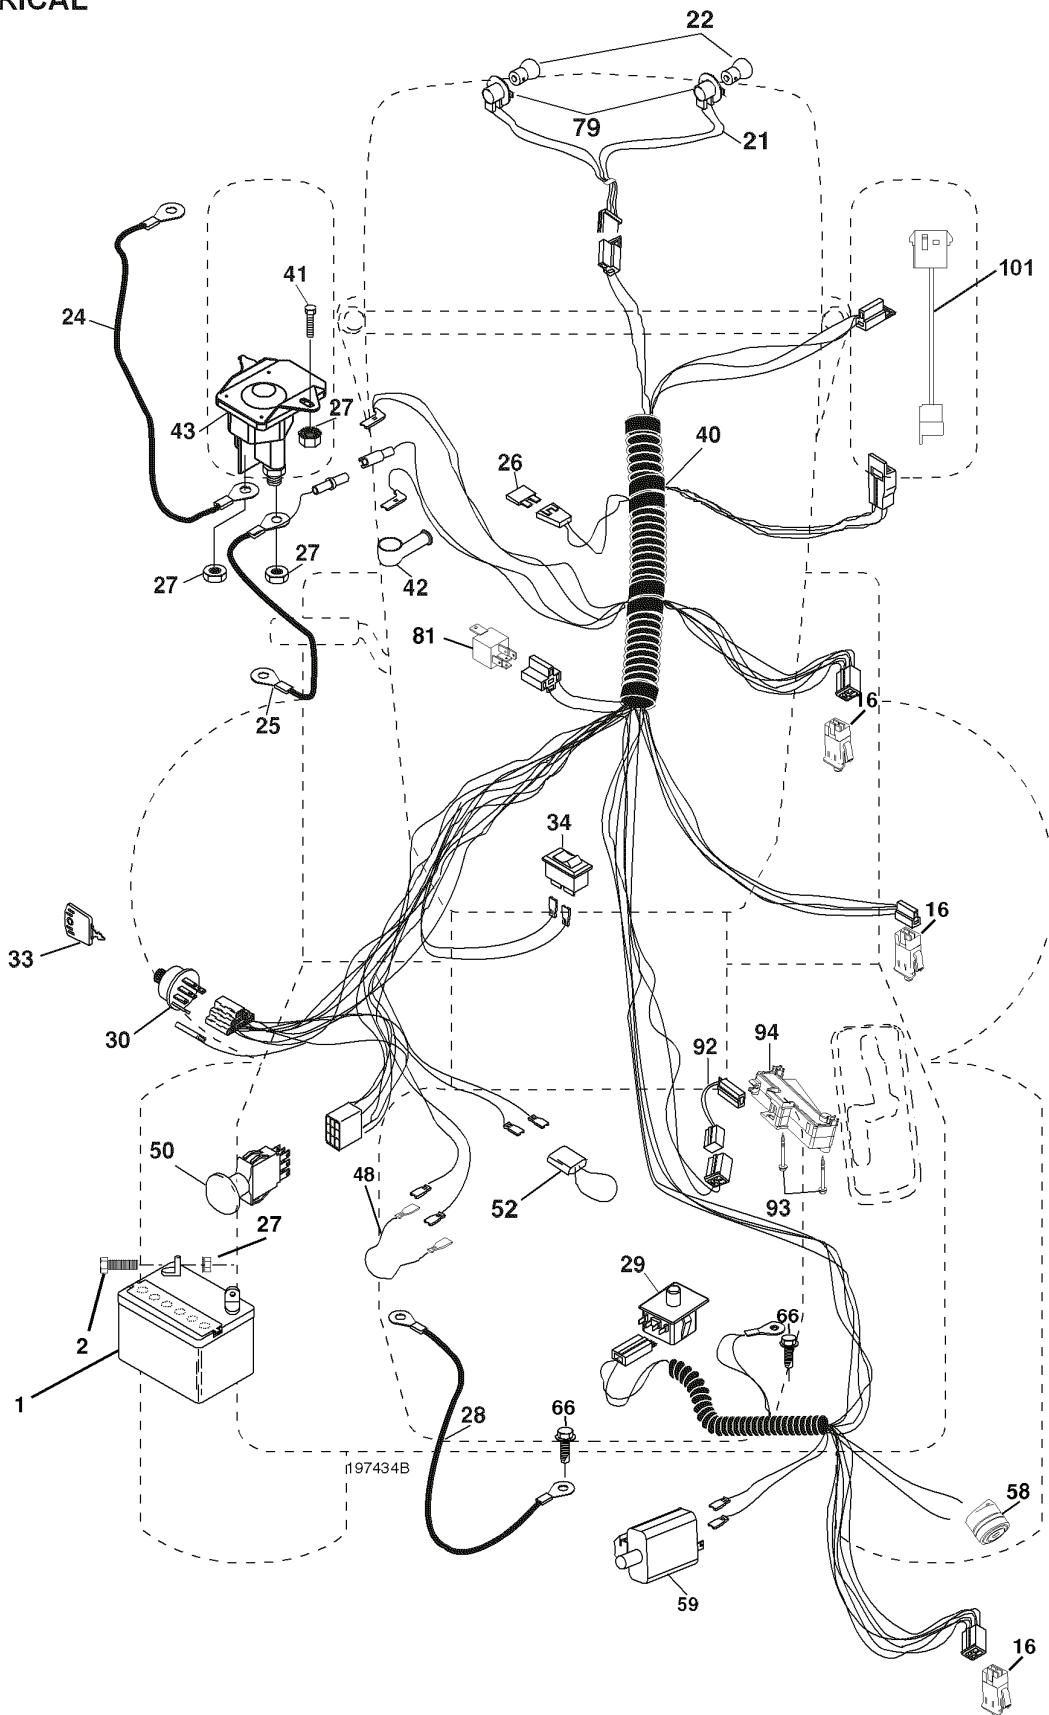

### WHEELS & TIRES

---

REF.	PART NO.	DESCRIPTION	REMARK	QTY.	KIT
1	532059192	CAP VALVE		1	
2	532065139	NIPPLE		1	
3	532106222	TIRE		1	
4	532059904	HOSE		1	
5	532138336	RIM		1	
6	532124957	FITTING		1	
7	532124959	BEARING		1	
8	532138337	RIM.SPROCKET		1	
9	532106268	TIRE		1	
10	532124926	HOSE		1	
11	532175039	HUB CAP		1	
-	532144334	SEALING FOAM		1	

# REPAIR PARTS

TRACTOR- -MODEL NO. CT151 (96061017901) PRODUCT NO. 960 61 01-79  
ELECTRICAL

REF.	PART NO.	DESCRIPTION	REMARK	QTY.	KIT
1	532144927	BATTERY		1	
2	874760412	BOLT		1	
16	532176138	MICRO SWITCH		1	
21	532400252	HARNESS		1	
22	532004152	BULB		1	
24	532124780	CABLE		1	
25	532165987	CABLE		1	
26	532175158	FUSE		1	
27	873510400	NUT		1	
28	532127725	CABLE		1	
29	532192749	SWITCH.SEAT.DP W/RAMPS		1	
30	532193350	IGNITION MODULE		1	
33	532140401	KEY		1	
34	532110712	SWITCH		1	
40	532197434	CABLE ASSY		1	
41	871110408	BOLT		1	
42	532131563	COVER		1	
43	532192507	SOLENOID		1	
48	532140844	ADAPTER		1	
50	532174651	SWITCH		1	
52	532141940	WIRE		1	
58	532169419	BUZZER		1	
59	532180379	SWITCH FBI		1	
66	817490608	SCREW		1	
79	532175242	HOLDER		1	
81	532109748	RELAY		1	
92	532196615	CABLE ASSY		1	
93	532192540	SCREW		1	
94	532191834	MODULE.REVERSE.ROS		1	
101	532198317	CABLE		1	