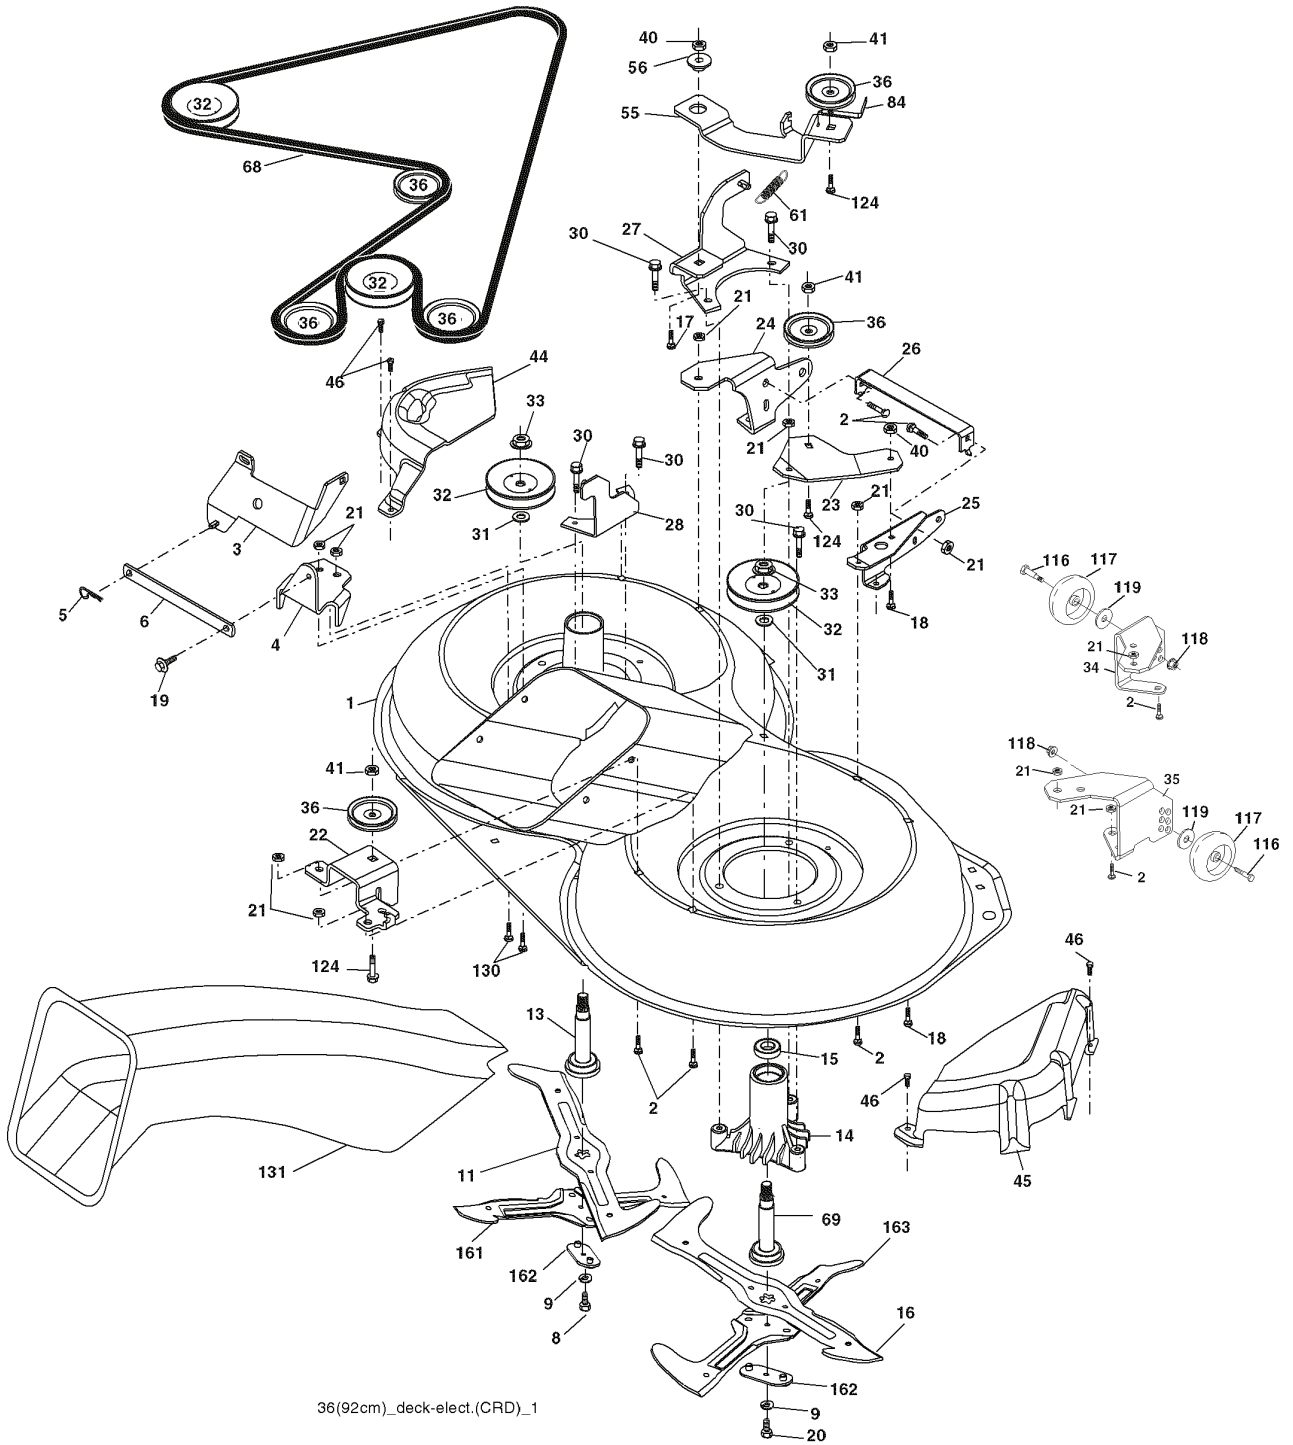

# **SPARE PARTS LIST**

**TRACTOR- -MODEL NO. CT151 (96061018001) PRODUCT NO. 960 61 01-80  
MOWER**

36(92cm)\_deck-elect.(CRD)\_1

REF.	PART NO.	DESCRIPTION	REMARK	QTY.	KIT
1	532400108	HOUSING		1	
2	872140506	BOLT		1	
3	532165569	BRACKET		1	
4	532165558	BRACKET		1	
5	532124670	RETAINER RING		1	
6	532165557	ROD		1	
8	532181712	BOLT		1	
9	810030600	WASHER		1	
11	532186385	BLADE		1	
13	532137645	SHAFT		1	
14	532128774	BEARING HOUSING		1	
15	532110485	BEARING		1	
16	532186386	BLADE		1	
17	872140610	BOLT		1	
18	872110606	BOLT		1	
19	532132827	SPEC. BOLT		1	
20	532181713	BOLT		1	
21	873680500	NUT		1	
22	532199590	BRACKET		1	
23	532165446	PLATE		1	
24	532165242	BRACKET		1	
25	532165244	BRACKET		1	
26	532400110	SUPPORT		1	
27	532165568	BRACKET		1	
28	532165567	BRACKET		1	
30	532173984	SCREW		1	
31	532187690	WASHER		1	
32	532175707	MANDREL PULLEY		1	
33	532400234	NUT		1	
34	532400107	BRACKET		1	
35	532400106	BRACKET		1	
36	532146763	PULLEY		1	
40	873680600	NUT		1	
41	873900600	NUT		1	
44	532175538	COVER		1	
45	532175539	COVER		1	
46	532137729	SCREW		1	
55	532199498	ARM		1	
56	532165723	SPACER		1	
61	532199486	SPRING		1	
68	532402008	BELT		1	
69	532165482	SHAFT		1	
84	532156085	BELT GUIDE		1	
116	532193406	BOLT		1	
117	532174873	WHEEL		1	
118	873900600	NUT		1	
119	819132012	WASHER		1	
124	872110612	BOLT		1	
130	872110506	BOLT		1	
131	532165661	PIPE		1	
161	532186387	BLADE		1	
162	532180524	BLADE BRACKET		1	
163	532186388	BLADE		1	
-	532181857	BEARING HOUSING		1	
-	532181858	BEARING HOUSING		1	
-	532408412	CUTTING DECK		1	

### WHEELS & TIRES

---

REF.	PART NO.	DESCRIPTION	REMARK	QTY.	KIT
1	532059192	CAP VALVE		1	
2	532065139	NIPPLE		1	
3	532106222	TIRE		1	
4	532059904	HOSE		1	
5	532138336	RIM		1	
6	532124957	FITTING		1	
7	532124959	BEARING		1	
8	532138337	RIM.SPROCKET		1	
9	532106268	TIRE		1	
10	532124926	HOSE		1	
11	532175039	HUB CAP		1	
-	532144334	SEALING FOAM		1	