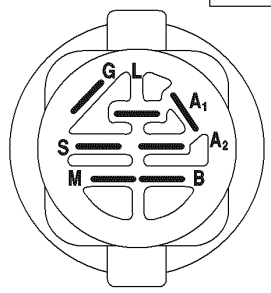

TRACTOR- -MODEL NO. CT151 (96061017901) PRODUCT NO. 960 61 01-79 SCHEMATIC

IGNITION SWITCH

POSITION	CIRCUIT	"MAKE"
OFF	M+G+A1	
RUN/OVERRIDE	B+A1	
RUN	B+A1	L+A2
START	B + S + A1	

WIRING INSULATED CLIPS

NOTE: IF WIRING INSULATED CLIPS WERE REMOVED FOR SERVICING OF UNIT, THEY SHOULD BE REPLACED TO PROPERLY SECURE YOUR WIRING.

REMOVABLE CONNECTIONS

NON-REMOVABLE CONNECTIONS