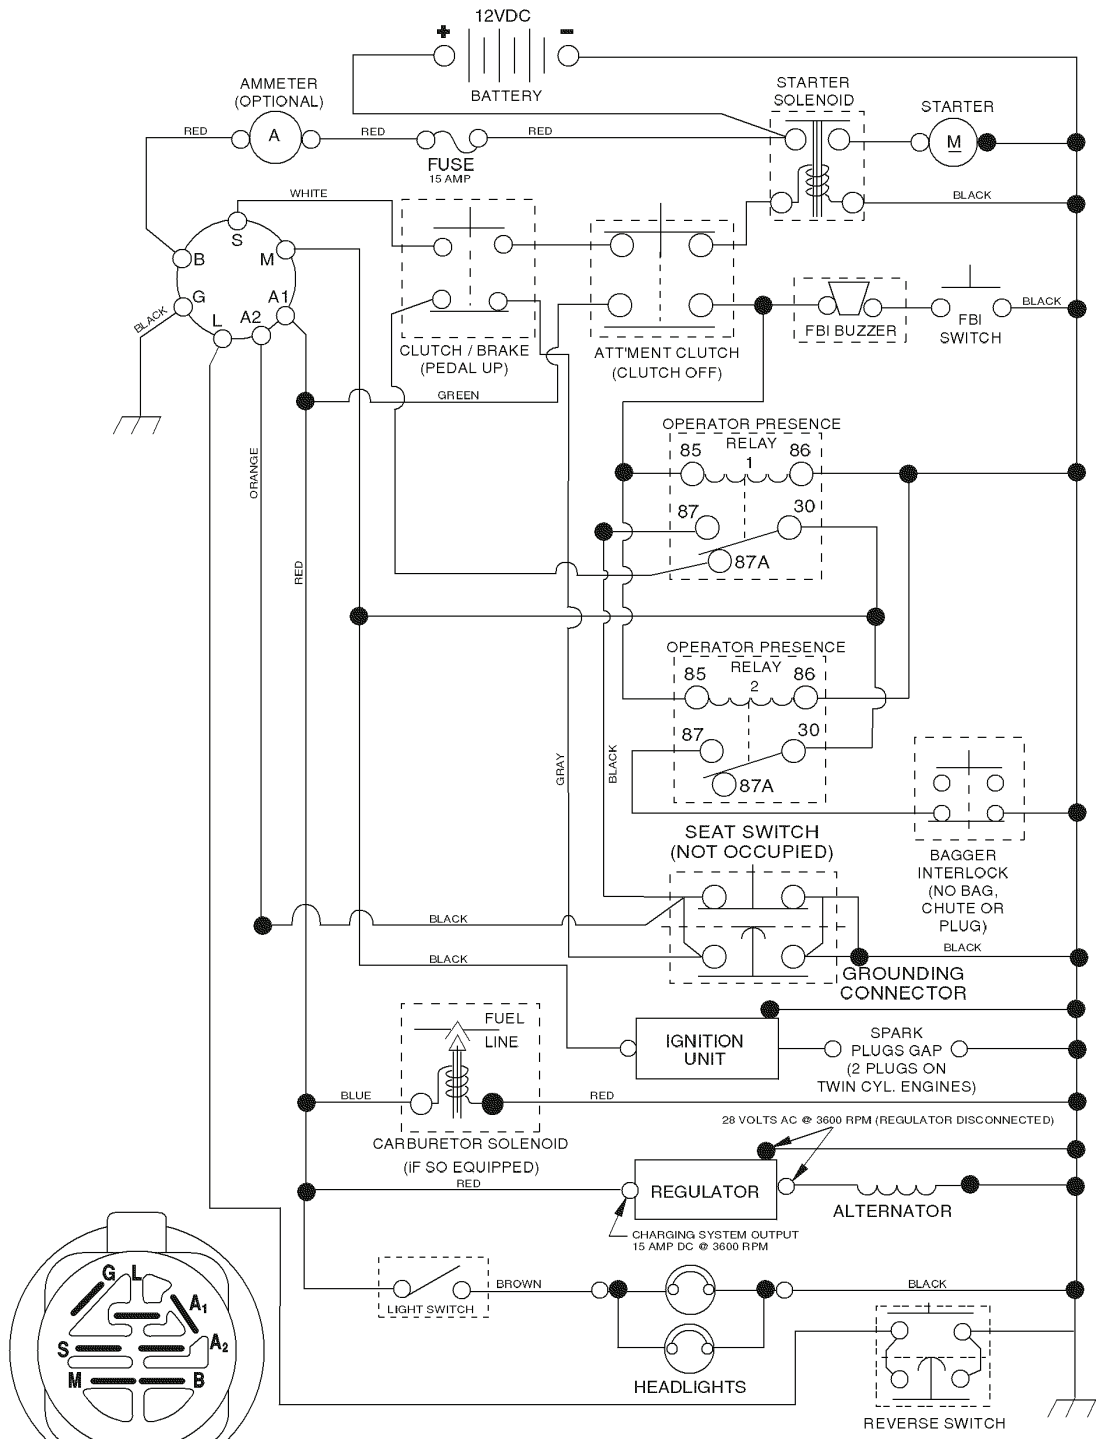

# **SPARE PARTS LIST**

**TRACTOR- -MODEL NO. CT151 (96061018001) PRODUCT NO. 960 61 01-80  
MOWER**

36(92cm)\_deck-elect.(CRD)\_1

REF.	PART NO.	DESCRIPTION	REMARK	QTY.	KIT
1	532400108	HOUSING		1	
2	872140506	BOLT		1	
3	532165569	BRACKET		1	
4	532165558	BRACKET		1	
5	532124670	RETAINER RING		1	
6	532165557	ROD		1	
8	532181712	BOLT		1	
9	810030600	WASHER		1	
11	532186385	BLADE		1	
13	532137645	SHAFT		1	
14	532128774	BEARING HOUSING		1	
15	532110485	BEARING		1	
16	532186386	BLADE		1	
17	872140610	BOLT		1	
18	872110606	BOLT		1	
19	532132827	SPEC. BOLT		1	
20	532181713	BOLT		1	
21	873680500	NUT		1	
22	532199590	BRACKET		1	
23	532165446	PLATE		1	
24	532165242	BRACKET		1	
25	532165244	BRACKET		1	
26	532400110	SUPPORT		1	
27	532165568	BRACKET		1	
28	532165567	BRACKET		1	
30	532173984	SCREW		1	
31	532187690	WASHER		1	
32	532175707	MANDREL PULLEY		1	
33	532400234	NUT		1	
34	532400107	BRACKET		1	
35	532400106	BRACKET		1	
36	532146763	PULLEY		1	
40	873680600	NUT		1	
41	873900600	NUT		1	
44	532175538	COVER		1	
45	532175539	COVER		1	
46	532137729	SCREW		1	
55	532199498	ARM		1	
56	532165723	SPACER		1	
61	532199486	SPRING		1	
68	532402008	BELT		1	
69	532165482	SHAFT		1	
84	532156085	BELT GUIDE		1	
116	532193406	BOLT		1	
117	532174873	WHEEL		1	
118	873900600	NUT		1	
119	819132012	WASHER		1	
124	872110612	BOLT		1	
130	872110506	BOLT		1	
131	532165661	PIPE		1	
161	532186387	BLADE		1	
162	532180524	BLADE BRACKET		1	
163	532186388	BLADE		1	
-	532181857	BEARING HOUSING		1	
-	532181858	BEARING HOUSING		1	
-	532408412	CUTTING DECK		1	

# TRACTOR- -MODEL NO. CT151 (96061017901) PRODUCT NO. 960 61 01-79 SCHEMATIC

**IGNITION SWITCH**

POSITION	CIRCUIT	"MAKE"
OFF	M+G+A1	
RUN/OVERRIDE	B+A1	
RUN	B+A1	L+A2
START	B + S + A1	

**WIRING INSULATED CLIPS**