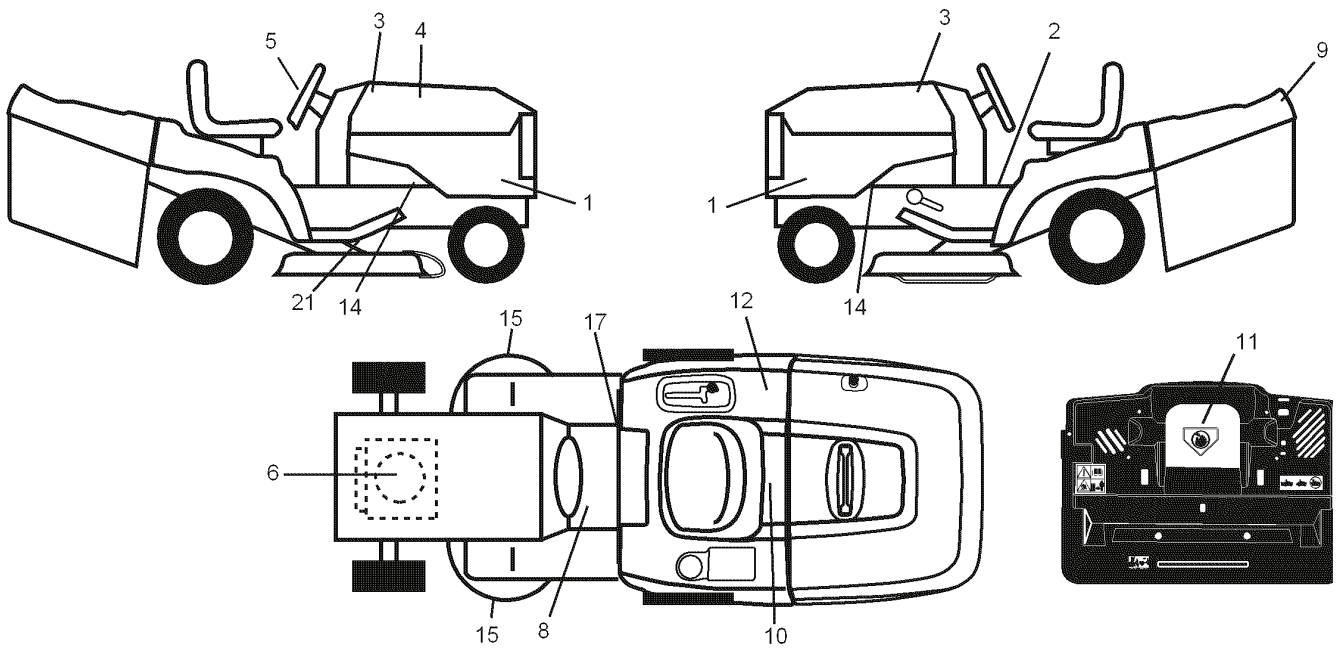

REPAIR PARTS

TRACTOR- -MODEL NO. CT151 (96061017901) PRODUCT NO. 960 61 01-79
DECALS

REF.	PART NO.	DESCRIPTION	REMARK	QTY.	KIT
1	532412241	DECAL		1	
2	532400389	LABEL		1	
3	532402832	LABEL		1	
4	532412758	DECAL		1	
5	532404484	LABEL		1	
6	532196841	DECAL		1	
8	532159737	DECAL		1	
9	532402832	LABEL		1	
10	532145005	DECAL		1	
11	532182166	DECAL		1	
12	532180432	DECAL		1	
14	532159736	DECAL		1	
15	532196842	DECAL		1	
17	532140837	DECAL		1	
21	532166286	DECAL		1	
-	532138311	DECAL		1	
-	532181916	PROTEGE*RPL.PAR 532179768418		1	
-	532181917	PROTEGE*RPL.PAR 532179769418		1	
-	532411943	OPERATOR'S MANUAL		1