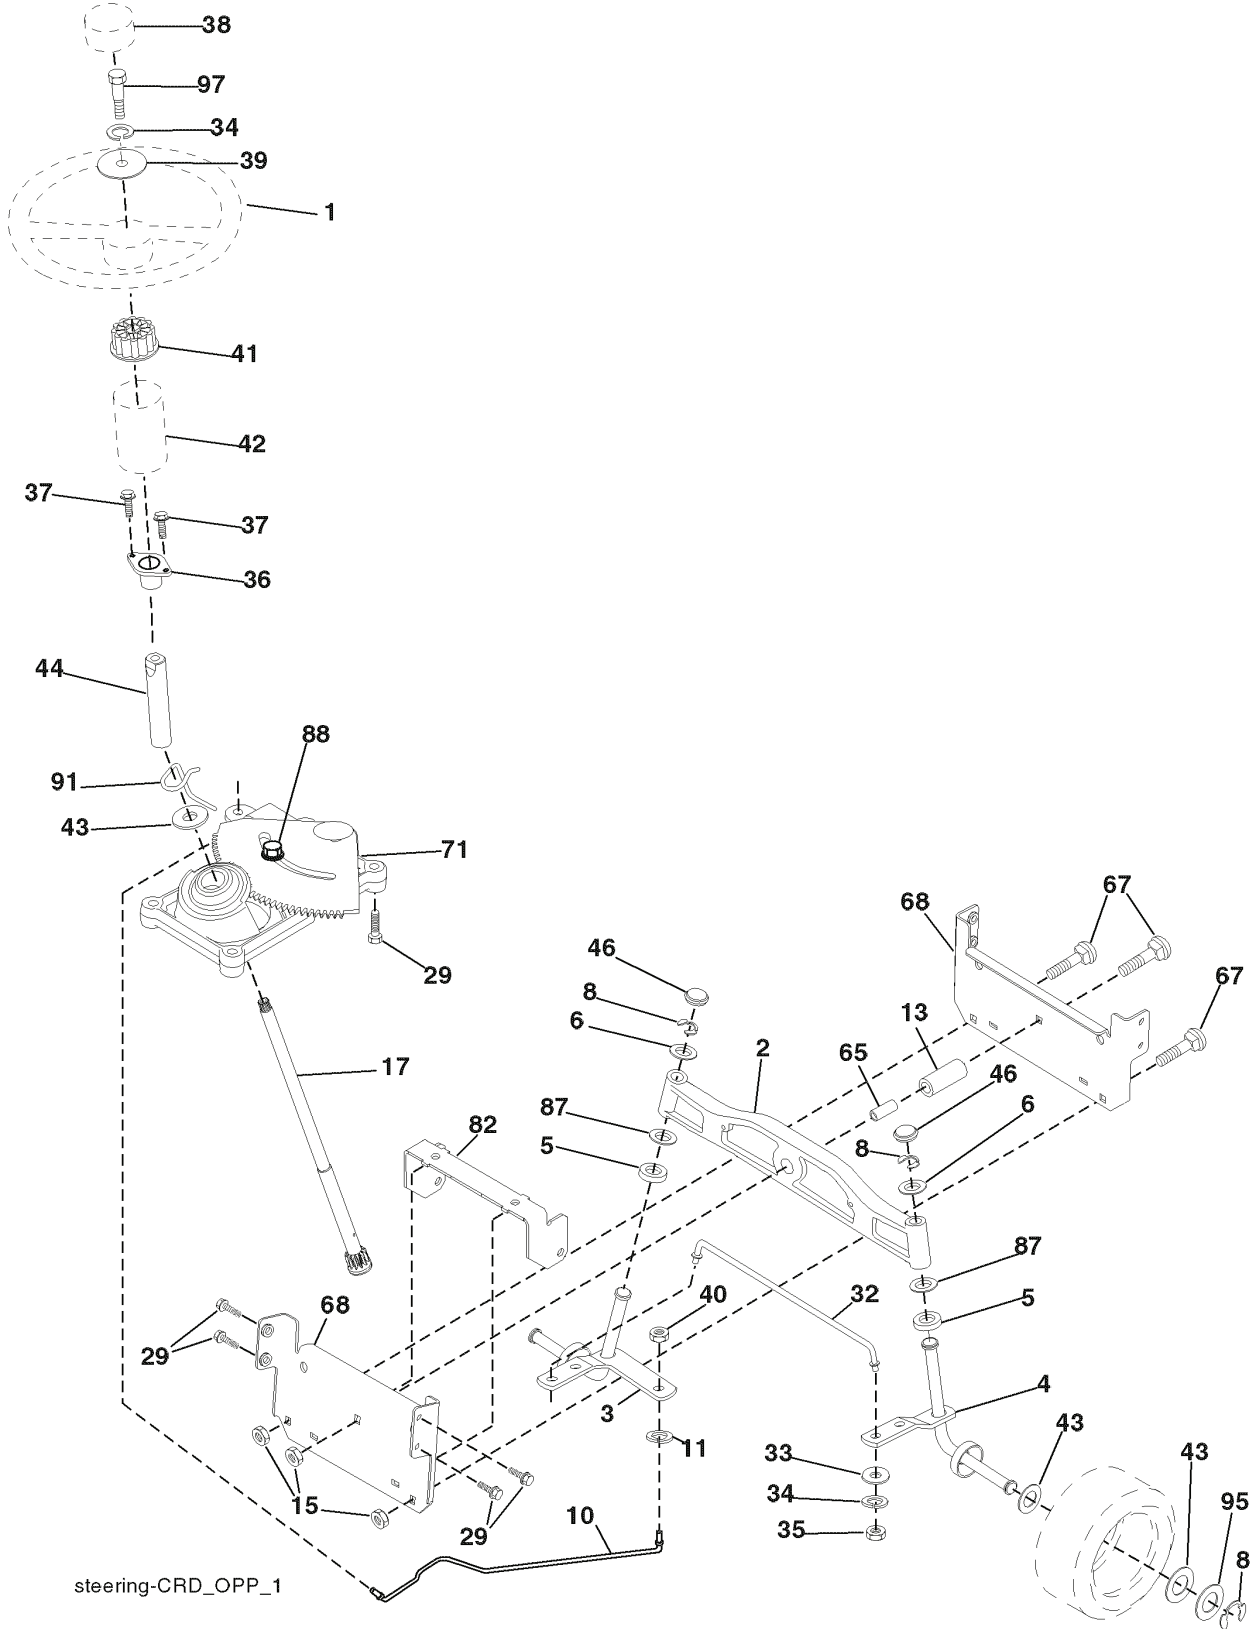

REPAIR PARTS

TRACTOR- -MODEL NO. CT151 (96061017901) PRODUCT NO. 960 61 01-79
STEERING ASSEMBLY

steering-CRD_OPP_1

REF.	PART NO.	DESCRIPTION	REMARK	QTY.	KIT
1	532193651	STEERING WHEEL		1	
2	532184706	SHAFT		1	
3	532169840	SPINDLE		1	
4	532169839	SPINDLE		1	
5	532124931	WASHER		1	
6	532121748	WASHER		1	
8	812000029	RETAINER RING		1	
10	532175121	ROD		1	
11	810040600	WASHER		1	
13	532136518	PIPE		1	
15	532145212	NUT		1	
17	532190753	ROD		1	
29	817000612	SCREW		1	
32	532171888	ROD		1	
33	819111216	WASHER		1	
34	810040500	WASHER		1	
35	873540500	NUT		1	
36	532155099	BUSHING		1	
37	532152927	SCREW		1	
38	532193652	HUB		1	
39	819113812	WASHER		1	
40	873540600	NUT		1	
41	532186737	ADAPTER		1	
42	532411139	STEERING COLUMN TUBE		1	
43	532121749	WASHER		1	
44	532190752	SHAFT		1	
46	532121232	HUB CAP		1	
65	532160367	SPACER		1	
67	872110618	BOLT		1	
68	532169827	SHAFT		1	
71	532175146	STEERING GEAR		1	
82	532199978	SUPPORT ESSIEU AVANT		1	
87	532173966	WASHER		1	
88	532175118	BOLT		1	
91	532175553	SPRING		1	
95	532188967	WASHER		1	
97	874780564	BOLT		1