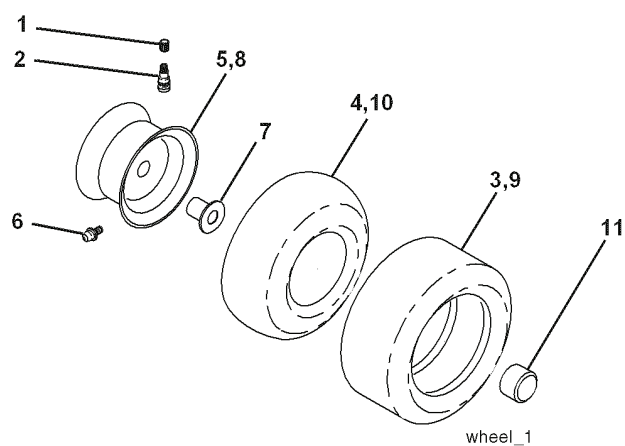

**NOTE: IF WIRING INSULATED CLIPS WERE REMOVED FOR SERVICING OF UNIT, THEY SHOULD BE REPLACED TO PROPERLY SECURE YOUR WIRING.**

REMOVABLE CONNECTIONS

NON-REMOVABLE CONNECTIONS

**RELAY**

### WHEELS & TIRES

---

REF.	PART NO.	DESCRIPTION	REMARK	QTY.	KIT
1	532059192	CAP VALVE		1	
2	532065139	NIPPLE		1	
3	532106222	TIRE		1	
4	532059904	HOSE		1	
5	532138336	RIM		1	
6	532124957	FITTING		1	
7	532124959	BEARING		1	
8	532138337	RIM.SPROCKET		1	
9	532106268	TIRE		1	
10	532124926	HOSE		1	
11	532175039	HUB CAP		1	
-	532144334	SEALING FOAM		1	