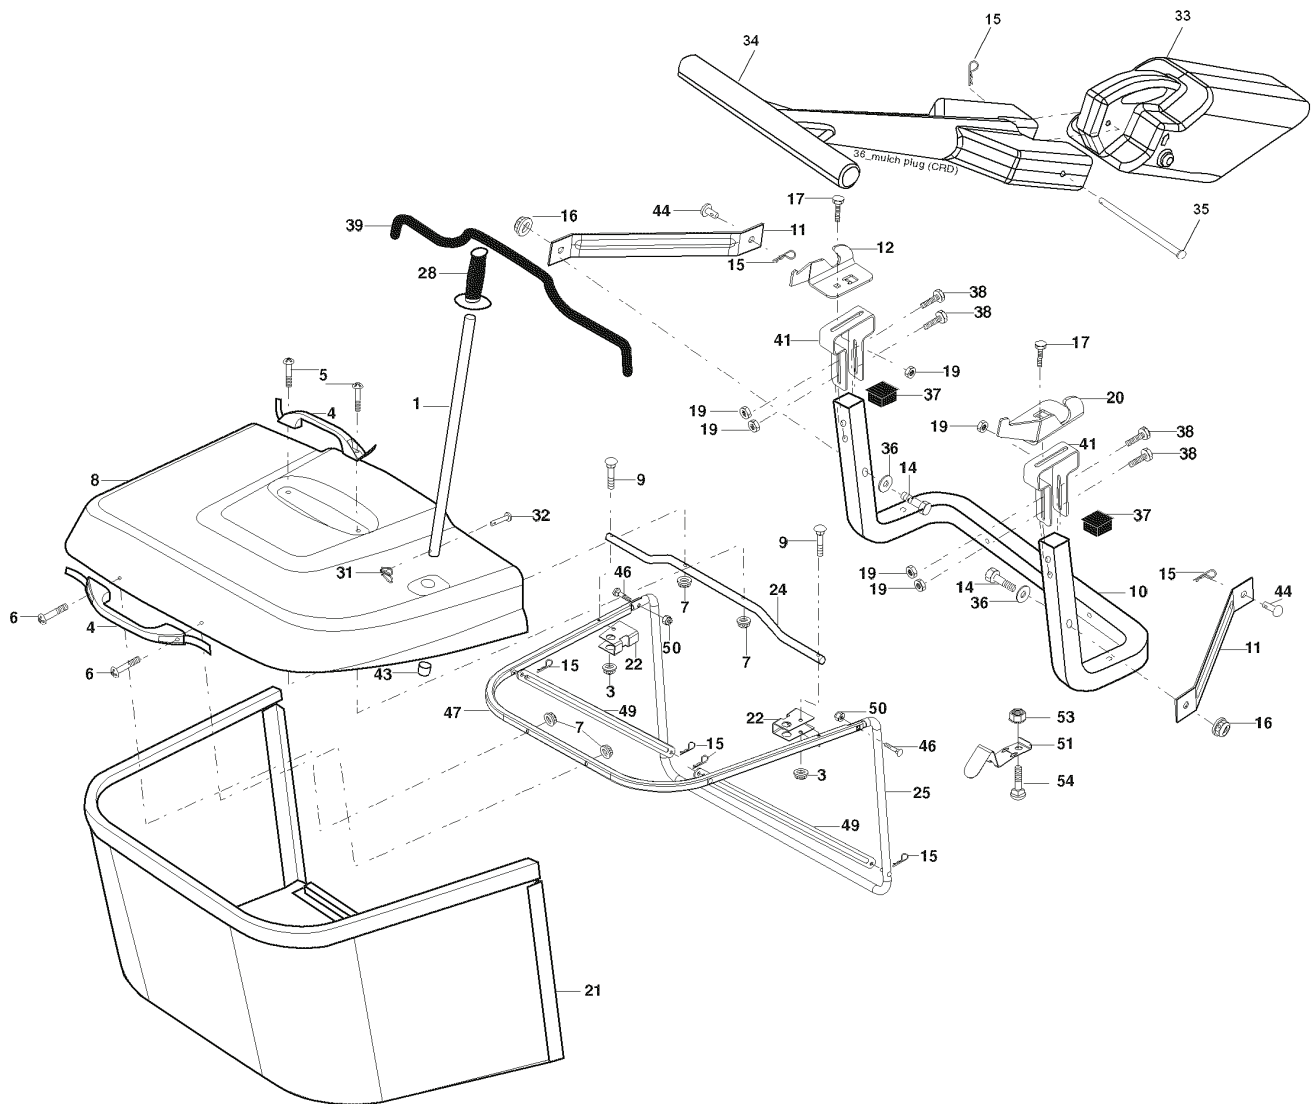

REPAIR PARTS

TRACTOR- -MODEL NO. CT151 (96061017901) PRODUCT NO. 960 61 01-79
BAGGER

Bagger Asy (CRD)_11

REF.	PART NO.	DESCRIPTION	REMARK	QTY.	KIT
1	532165249	ROD		1	
3	532123976	LOCKNUT		1	
4	532169916	HANDLE		1	
5	874981024	SCREW		1	
6	874981032	SCREW		1	
7	873401000	NUT		1	
8	532181095	COVER		1	
9	872140418	BOLT		1	
10	532181282	TUBE		1	
11	532165719	ROD		1	
12	532188848	BRACKET		1	
14	874520636	BOLT		1	
16	873900600	NUT		1	
15	532124670	RETAINER RING		1	
17	872140506	BOLT		1	
19	873900500	NUT		1	
20	532188847	BRACKET		1	
21	532406180	COLLECTION BAG		1	
22	532165781	CLAMP		1	
24	532165783	FRAME		1	
25	532193705	PIPE		1	
28	532165787	HANDLE		1	
31	532169484	PIN		1	
32	532126875	RIVET		1	
33	532165571	PLUG		1	
34	532165570	HANDLE		1	
35	532165572	PIN RETAINING SCREW		1	
36	819132012	WASHER		1	
37	532175401	PLUG		1	
38	872010520	BOLT		1	
39	532180985	SEAL		1	
41	532169683	BRACKET		1	
43	532174083	PLUG		1	
44	532193312	PIN CLEVIS		1	
46	872110510	BOLT		1	
47	532193704	PIPE		1	
49	532193305	ROD		1	
50	873800500	LOCK NUT		1	
51	532199903	LATCH		1	
53	873510400	NUT		1	
54	872140406	BOLT		1