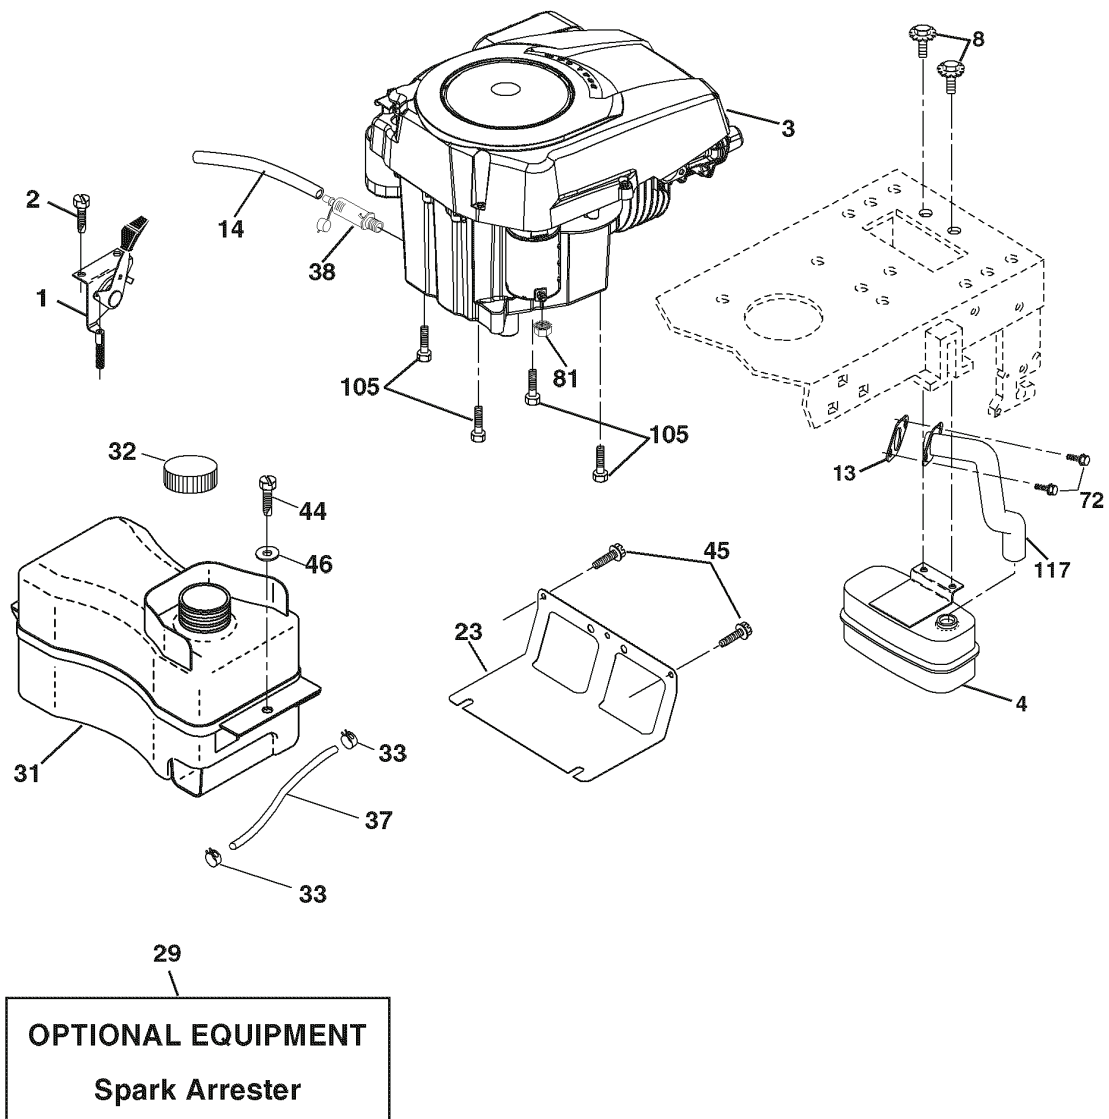

REPAIR PARTS

TRACTOR- -MODEL NO. CT151 (96061017901) PRODUCT NO. 960 61 01-79
ENGINE

engine-CRD_Kohl_1

REF.	PART NO.	DESCRIPTION	REMARK	QTY.	KIT
1	532183897	CONTROL		1	
2	532191611	SCREW		1	
4	532188655	MUFFLER		1	
8	532171877	BOLT		1	
13	532185909	GASKET		1	
14	532148456	TUBE		1	
23	532169837	HEAT SHIELD		1	
29	532137180	SPARK ARRESTER KIT		1	
31	532407545	FUEL TANK		1	
32	532197725	PLUG		1	
33	532123487	HOSE CLAMP		1	
37	532137040	HOSE		1	
38	532181654	PLUG		1	
44	817670412	SCREW		1	
45	817000612	SCREW		1	
46	819091416	WASHER		1	
72	532192334	SCREW		1	
81	873510400	NUT		1	
105	817120616	SCREW		1	
117	532188654	TUBE EXHAUST		1	
119	532199768	* LENKRAD		1	
120	532199767	GUARD		1	
121	532196688	NUT		1	
122	532137729	SCREW		1	
123	817670508	SCREW		1	
124	532410524	GUARD		1	
125	532410525	GUARD		1