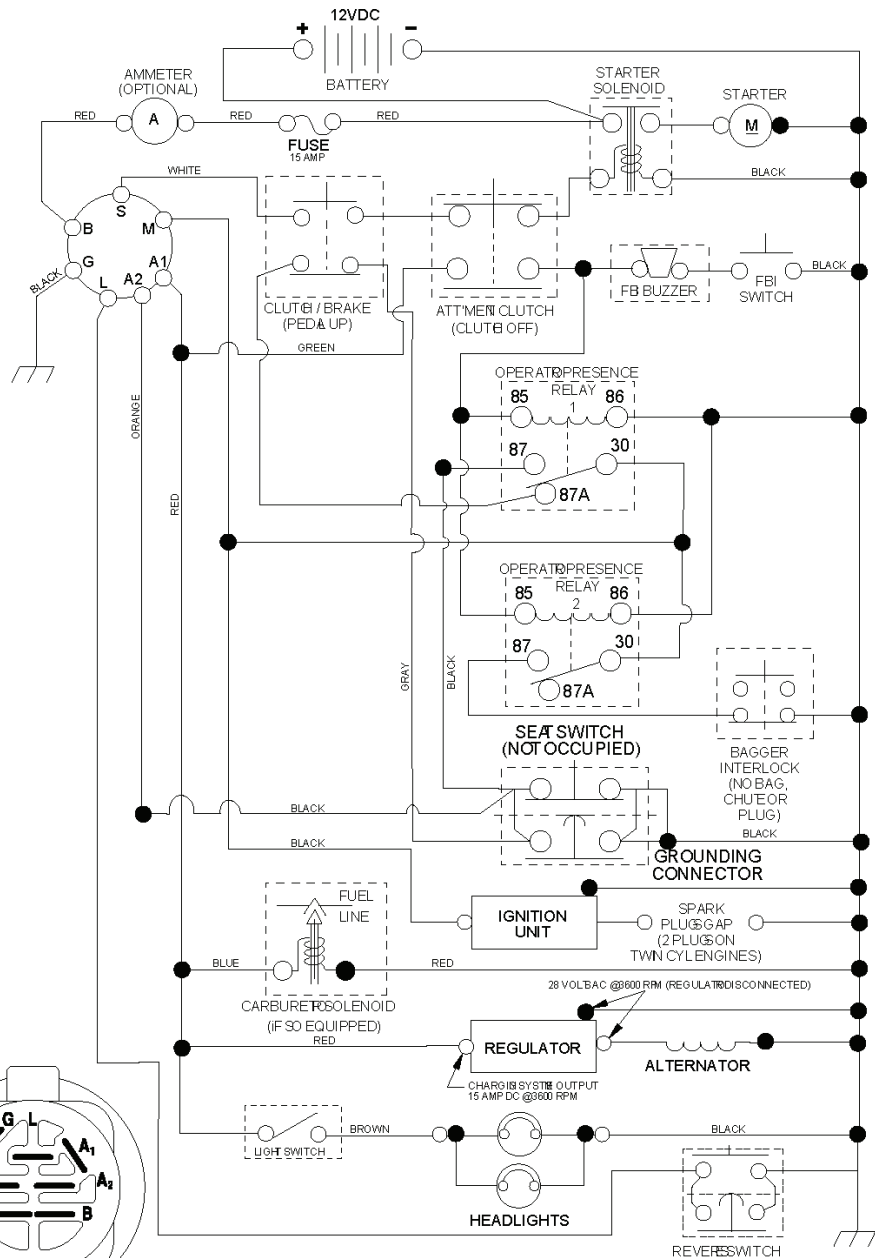

IGNITION SWITCH

POSITION	CIRCUIT	"MAKE"
OFF	M+G+A1	
RUN/OVERRIDE	B+A1	
RUN	B+A1	L+A2
START	B + S +A1	

03050

WIRING INSULATED CLIPS
NOTE: IF WIRING INSULATED CLIPS WERE REMOVED FOR SERVICE OF UNIT, THEY SHOULD BE REPLACED TO PROPERLY SECURE YOUR WIRING.

○
REMOVABLE CONNECTIONS

●
NON-REMOVABLE CONNECTIONS