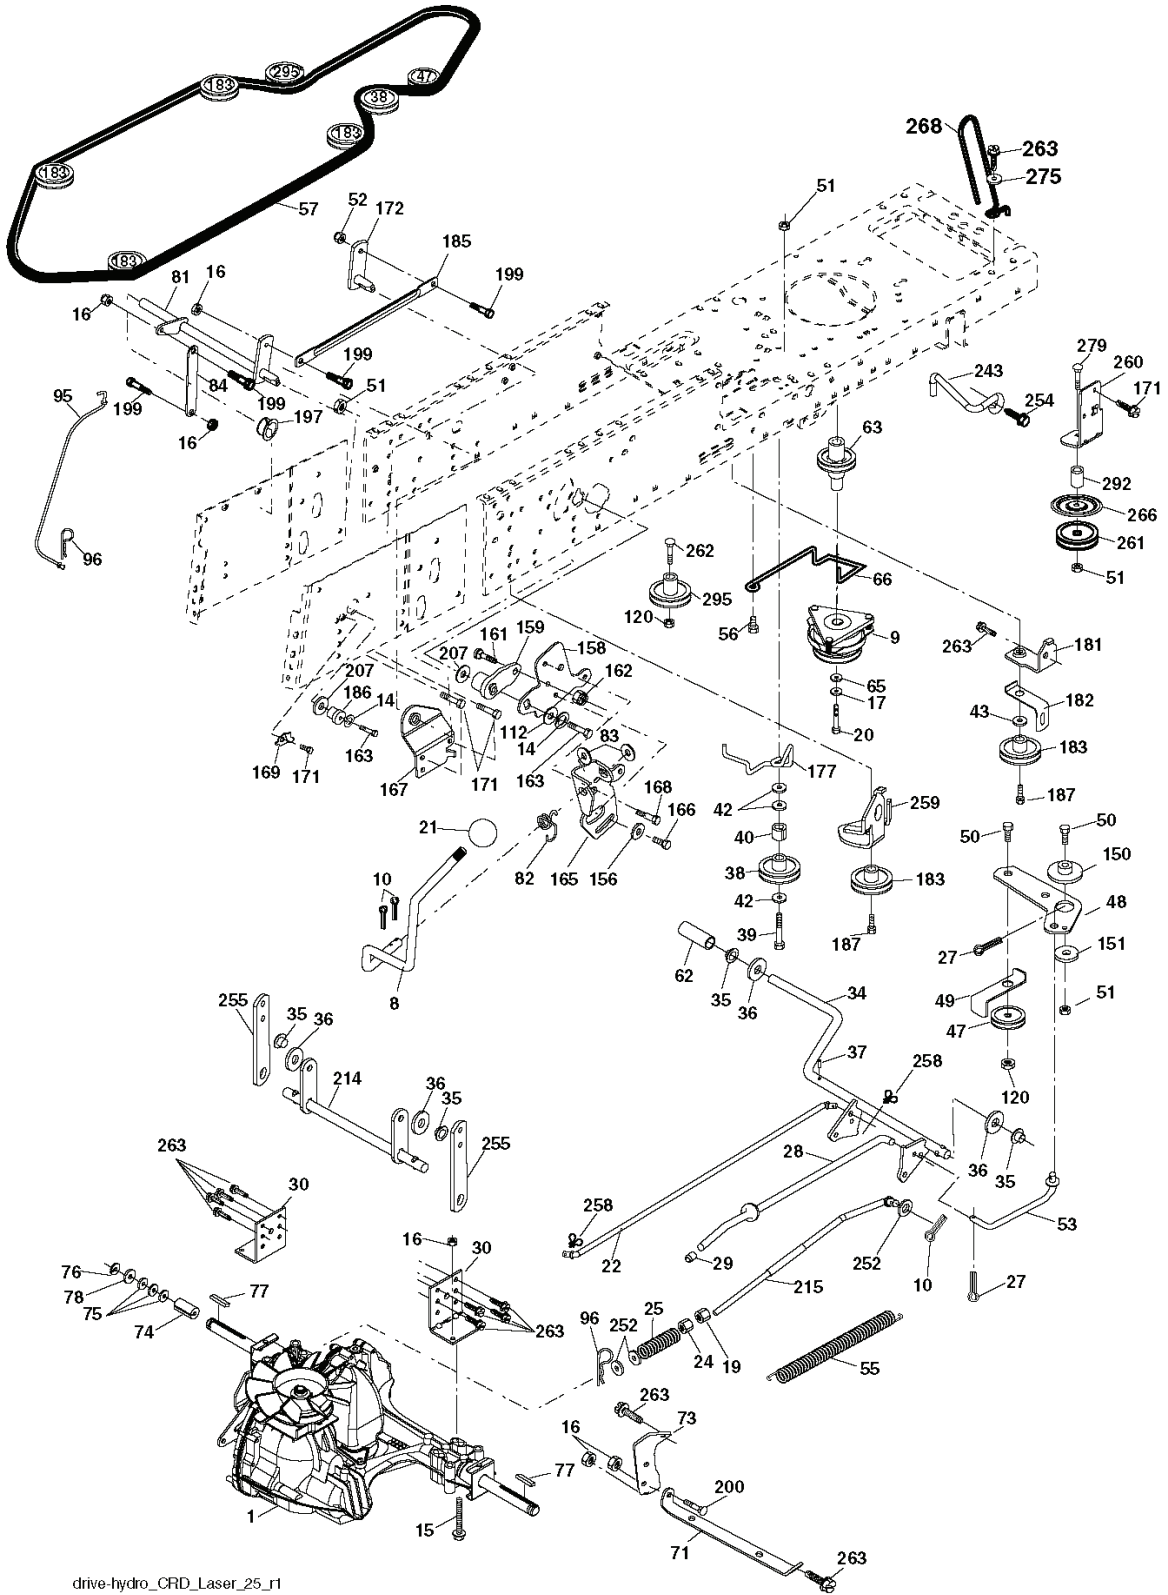

REF.	PART NO.	DESCRIPTION	REMARK	QTY.	KIT
1	000000000	W/O DESCRIPTION	Transaxle Hydro Gear 321-0510	1	
8	532192706	LEVER		1	
9	532198143	CLUTCH		1	
10	876020416	SPLIT PIN		1	
14	810040400	WASHER		1	
15	874490544	SCREW		1	
16	873800500	LOCK NUT		1	
17	532126197	WASHER		1	
19	873800600	NUT		1	
20	532173937	BOLT		1	
21	532121274	KNOB		1	
22	532175607	ROD		1	
24	873350600	NUT		1	
25	532192036	SPRING		1	
27	876020412	SPLIT PIN		1	
28	532175765	SHAFT		1	
29	532124236	PLUNGER		1	
30	532169592	BRACKET		1	
34	532175578	SHAFT		1	
35	532120183	BEARING		1	
36	819211616	WASHER		1	
37	532124963	PIN RETAINING SCREW		1	
38	532165936	PULLEY		1	
39	874760644	BOLT		1	
40	532124965	SPACER		1	
42	819131312	WASHER		1	
43	819111012	WASHER		1	
47	532127783	PULLEY		1	
48	532154407	GUIDE		1	
49	532123205	BELT GUIDE		1	
50	872110612	BOLT		1	
51	873680600	NUT		1	
52	873680500	NUT		1	
53	532199652	TIGE DE TENSION POULIE		1	
55	532105709	SPRING		1	
56	817060620	SCREW		1	
57	532170140	BELT		1	
62	532124872	PEDAL RUBBER		1	
63	532180397	PULLEY		1	
65	810040700	WASHER		1	
66	532154778	TENSIONER		1	
71	532169183	ROD		1	
73	532169182	BRACKET		1	
74	532137057	SPACER		1	
75	532121749	WASHER		1	
76	812000001	RETAINER RING		1	
77	532123583	KEY		1	
78	532121748	WASHER		1	
81	532170006	SHAFT		1	
82	532165711	SPRING		1	
83	819171216	WASHER		1	
84	532170007	LINK		1	
95	532170015	LINK		1	
96	532124788	RETAINER RING		1	
112	819091210	WASHER		1	
120	873900600	NUT		1	
150	532165850	BUSHING		1	
151	819133210	WASHER		1	
156	532166002	WASHER		1	
158	532165589	BRACKET		1	
159	532183900	LEVER		1	
161	872140406	BOLT		1	
162	873680400	NUT		1	
163	874780416	BOLT		1	
165	532165623	BRACKET		1	
166	817490510	SCREW		1	
167	532165588	BRACKET		1	
168	532165492	BOLT		1	
169	532165580	RETAINER		1	
171	817490608	SCREW		1	
172	532170271	LINK		1	
177	532165932	HOLDER		1	
181	532180211	BRACKET		1	
182	532182682	BELT GUIDE		1	
183	532199532	PULLEY		1	
185	532170008	LINK		1	
186	532165614	HUB		1