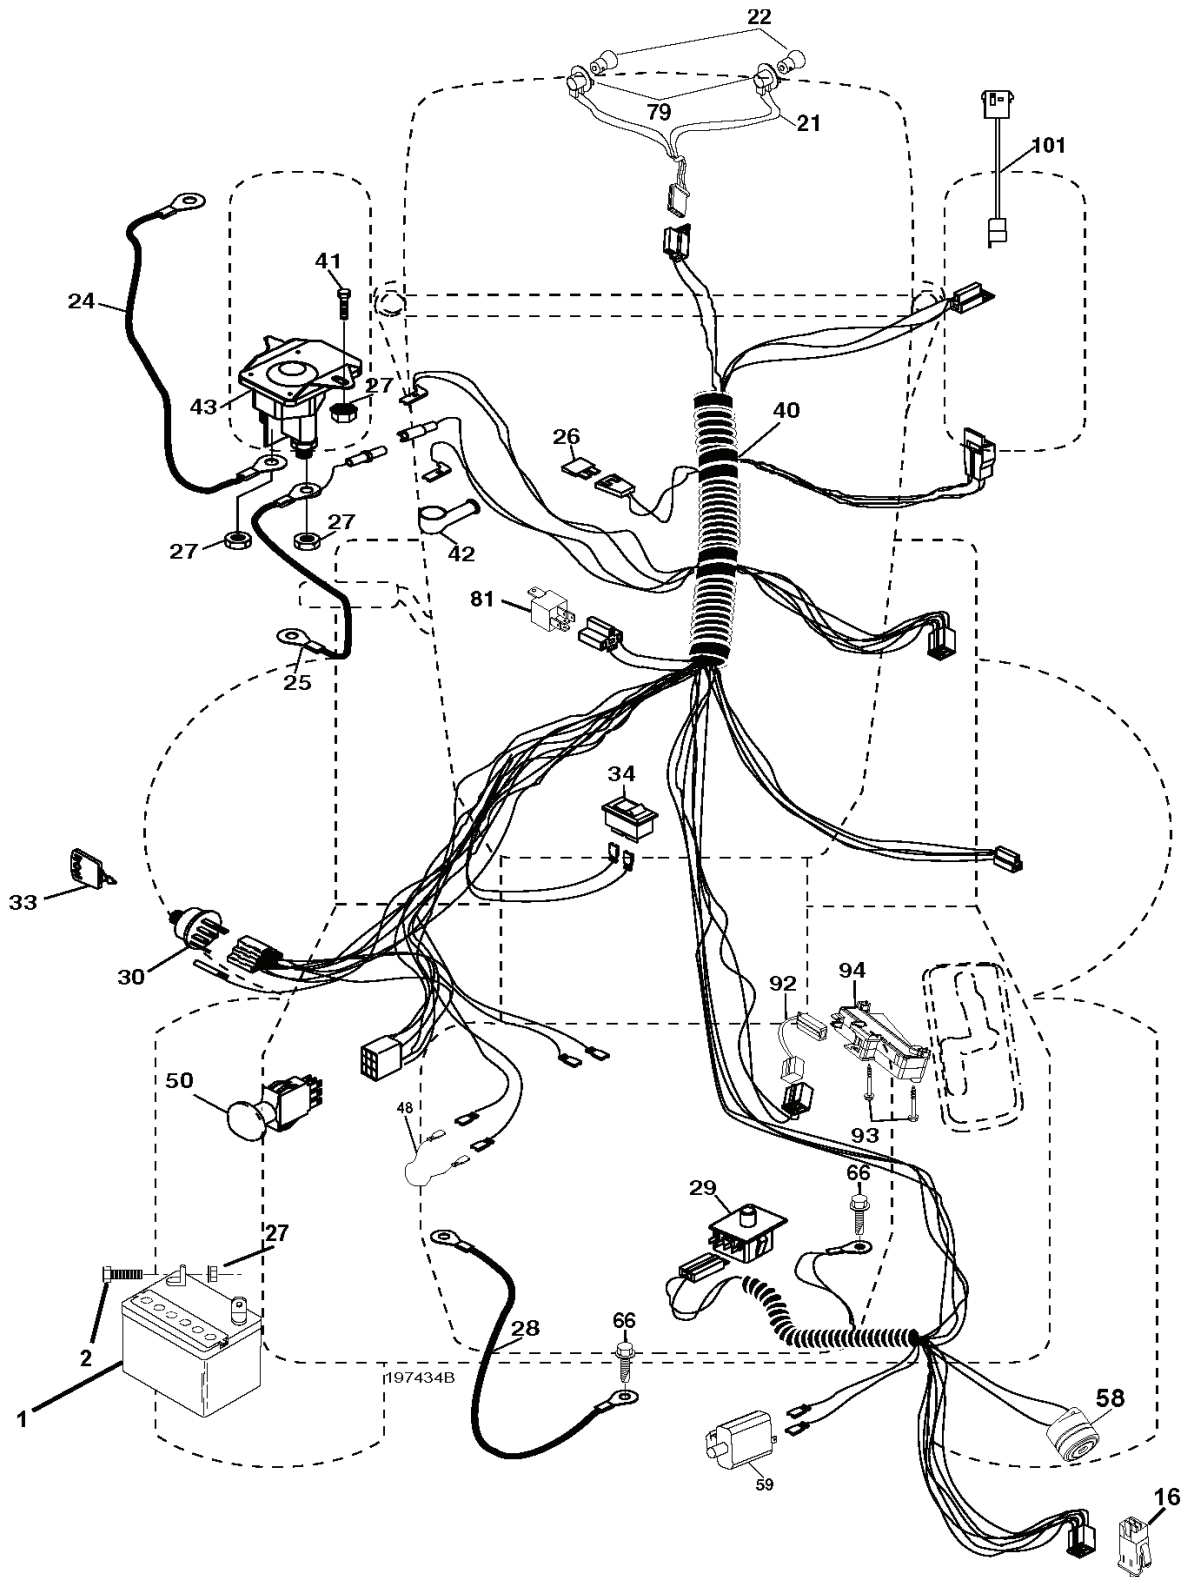

REF.	PART NO.	DESCRIPTION	REMARK	QTY.	KIT
1	532144927	BATTERY		1	
2	874760412	BOLT		1	
16	532176138	MICRO SWITCH		1	
21	532400252	HARNES		1	
22	532004152	BULB		1	
24	532124780	CABLE		1	
25	532165987	CABLE		1	
26	532175158	FUSE		1	
27	873510400	NUT		1	
28	532127725	CABLE		1	
29	532192749	SWITCH.SEAT.DP W/RAMPS		1	
30	532193350	IGNITION MODULE		1	
33	532140401	KEY		1	
34	532110712	SWITCH		1	
40	532197434	CABLE ASSY		1	
41	871110408	BOLT		1	
42	532131563	COVER		1	
43	532192507	SOLENOID		1	
48	532140844	ADAPTER		1	
50	532174651	SWITCH		1	
58	532169419	BUZZER		1	
59	532180379	SWITCH FBI		1	
66	817490608	SCREW		1	
79	532175242	HOLDER		1	
81	532109748	RELAY		1	
92	532196615	CABLE ASSY		1	
93	532192540	SCREW		1	
94	532191834	MODULE.REVERSE.ROS		1	
101	532198317	CABLE		1