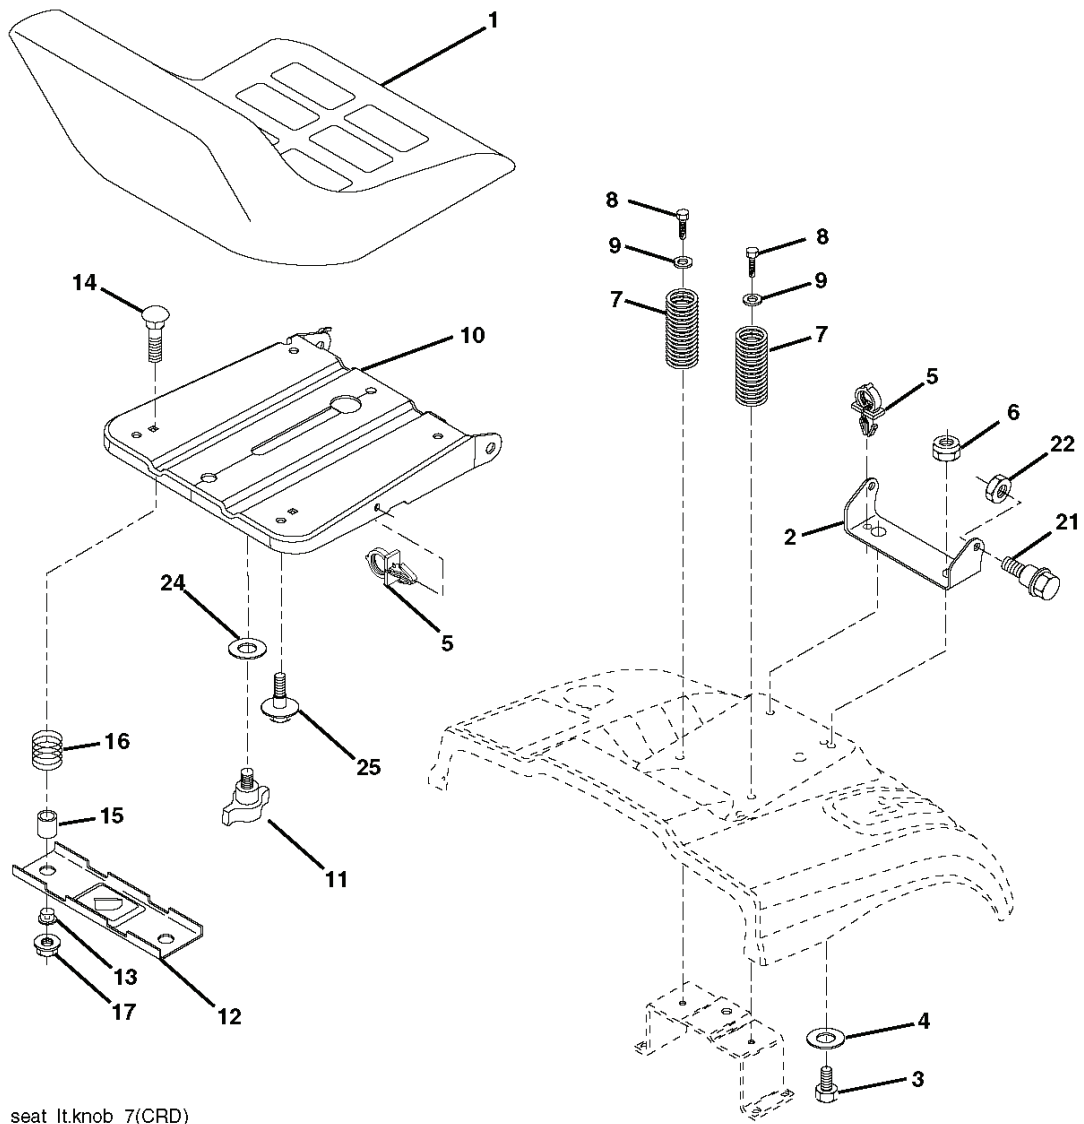

seat_lt.knob_7(CRD)

REF.	PART NO.	DESCRIPTION	REMARK	QTY.	KIT
1	532188715	SIEGE CONDUCTEUR		1	
2	532140551	BRACKET		1	
3	871110616	SCREW		1	
4	819131610	WASHER		1	
5	532145006	CLIP		1	
6	873800600	NUT		1	
7	532124181	SPRING		1	
8	817000616	SCREW		1	
9	819131614	WASHER		1	
10	532195530	BERCEAU DE SIEGE CONDUCTEUR		1	
11	532166369	WING NUT		1	
12	532174648	BRACKET		1	
13	532121248	BUSHING		1	
14	872050412	BOLT		1	
15	532121249	SPACER		1	
16	532123740	SPRING		1	
17	532123976	LOCKNUT		1	
21	532171852	BOLT		1	
22	873800500	LOCK NUT		1	
24	819171912	WASHER		1	
25	532127018	BOLT		1