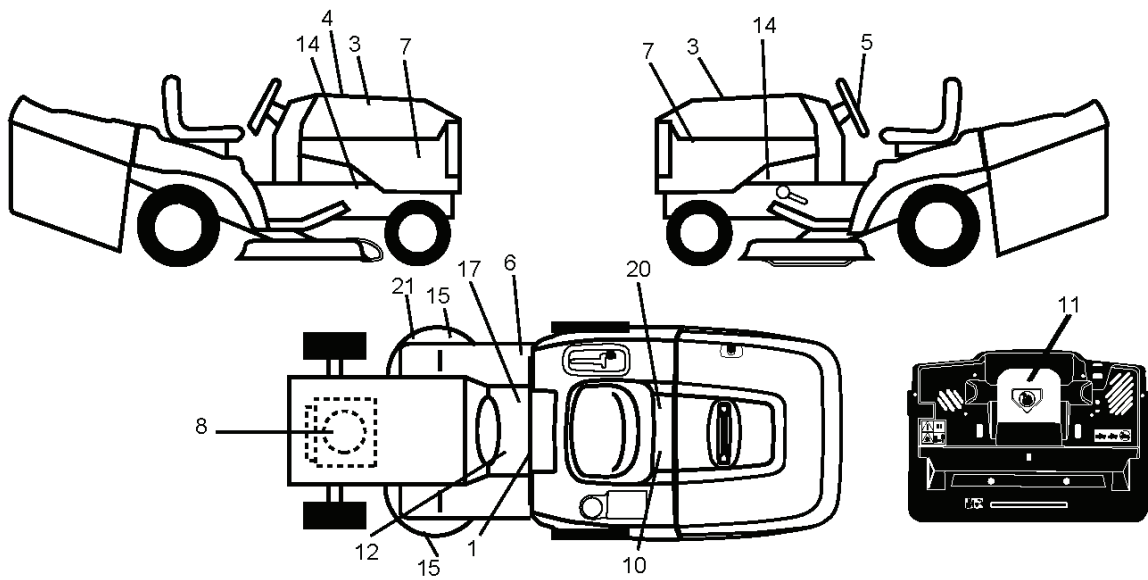

**IGNITION SWITCH**

POSITION	CIRCUIT	"MAKE"
OFF	M+G+A1	
RUN/OVERRIDE	B+A1	
RUN	B+A1	L+A2
START	B + S +A1	

03050

**WIRING INSULATED CLIPS**  
**NOTE:** IF WIRING INSULATED CLIPS WERE REMOVED FOR SERVICE OF UNIT, THEY SHOULD BE REPLACED TO PROPERLY SECURE YOUR WIRING.

○  
 REMOVABLE CONNECTIONS

●  
 NON-REMOVABLE CONNECTIONS

**RELAY**

Bagger Asy (CRD)\_14\_r1

REF.	PART NO.	DESCRIPTION	REMARK	QTY.	KIT
1	532165249	ROD		1	
3	532123976	LOCKNUT		1	
4	532169916	HANDLE		1	
5	874981024	SCREW		1	
6	874981032	SCREW		1	
7	873401000	NUT		1	
8	532181095	COVER		1	
9	872140418	BOLT		1	
10	532181282	TUBE		1	
11	532165719	ROD		1	
12	532188848	BRACKET		1	
13	874760612	BOLT		1	
14	874520636	BOLT		1	
15	532124670	RETAINER RING		1	
16	873900600	NUT		1	
17	872140506	BOLT		1	
19	873900500	NUT		1	
20	532188847	BRACKET		1	
21	532406180	COLLECTION BAG		1	
22	532165781	CLAMP		1	
24	532165783	FRAME		1	
25	532193705	PIPE		1	
28	532165787	HANDLE		1	
31	532169484	PIN		1	
32	532126875	RIVET		1	
33	532165571	PLUG		1	
34	532165570	HANDLE		1	
35	532165572	PIN RETAINING SCREW		1	
36	819132012	WASHER		1	
37	532175401	PLUG		1	
38	872010520	BOLT		1	
39	532180985	SEAL		1	
41	532169683	BRACKET		1	
43	532174083	PLUG		1	
46	872110510	BOLT		1	
47	532193704	PIPE		1	
49	532193305	ROD		1	
50	873800500	LOCK NUT		1	
51	532199903	LATCH		1	
53	873510400	NUT		1	
54	872140406	BOLT		1	