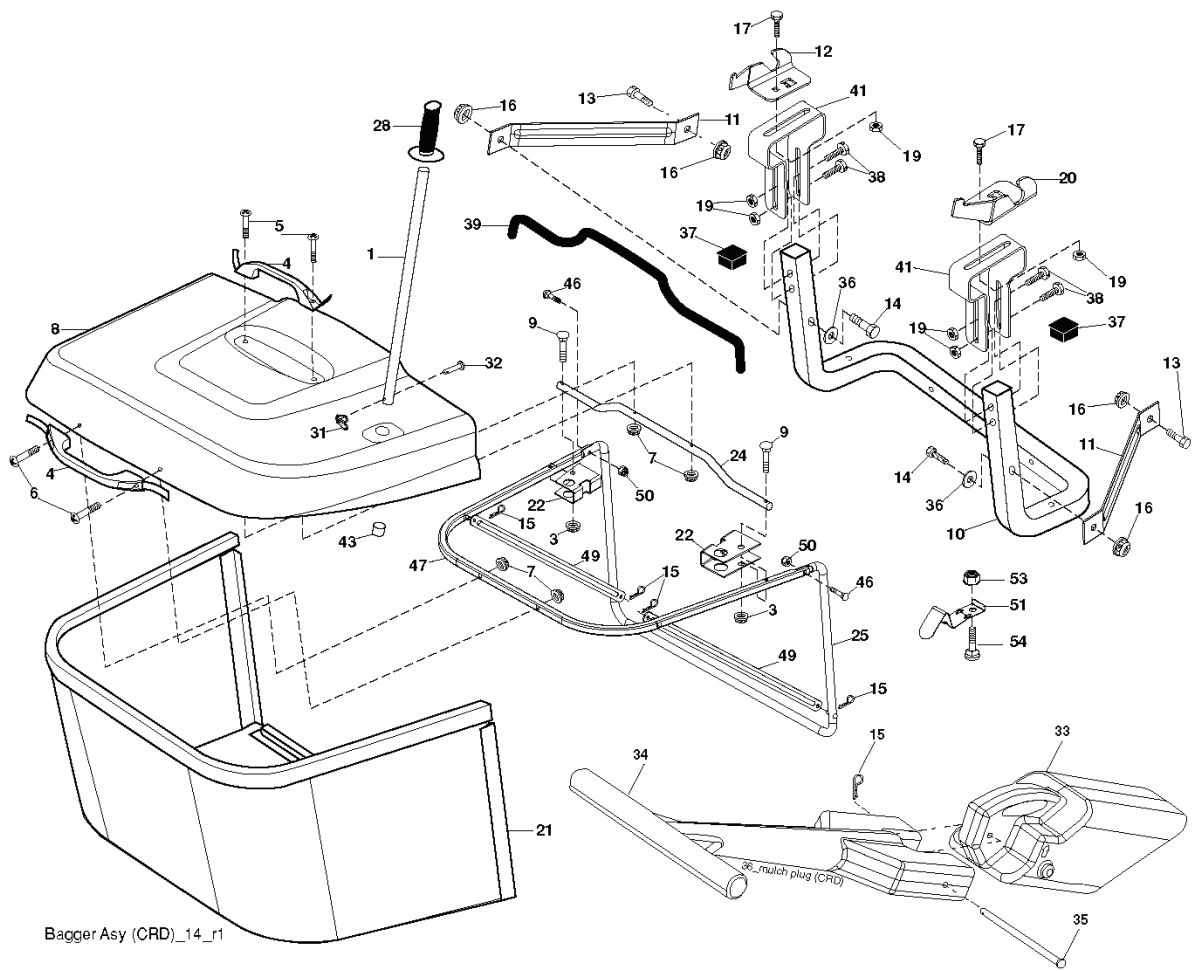

Bagger Asy (CRD)_14_r1

REF.	PART NO.	DESCRIPTION	REMARK	QTY.	KIT
1	532165249	ROD		1	
3	532123976	LOCKNUT		1	
4	532169916	HANDLE		1	
5	874981024	SCREW		1	
6	874981032	SCREW		1	
7	873401000	NUT		1	
8	532181095	COVER		1	
9	872140418	BOLT		1	
10	532181282	TUBE		1	
11	532165719	ROD		1	
12	532188848	BRACKET		1	
13	874760612	BOLT		1	
14	874520636	BOLT		1	
15	532124670	RETAINER RING		1	
16	873900600	NUT		1	
17	872140506	BOLT		1	
19	873900500	NUT		1	
20	532188847	BRACKET		1	
21	532406180	COLLECTION BAG		1	
22	532165781	CLAMP		1	
24	532165783	FRAME		1	
25	532193705	PIPE		1	
28	532165787	HANDLE		1	
31	532169484	PIN		1	
32	532126875	RIVET		1	
33	532165571	PLUG		1	
34	532165570	HANDLE		1	
35	532165572	PIN RETAINING SCREW		1	
36	819132012	WASHER		1	
37	532175401	PLUG		1	
38	872010520	BOLT		1	
39	532180985	SEAL		1	
41	532169683	BRACKET		1	
43	532174083	PLUG		1	
46	872110510	BOLT		1	
47	532193704	PIPE		1	
49	532193305	ROD		1	
50	873800500	LOCK NUT		1	
51	532199903	LATCH		1	
53	873510400	NUT		1	
54	872140406	BOLT		1