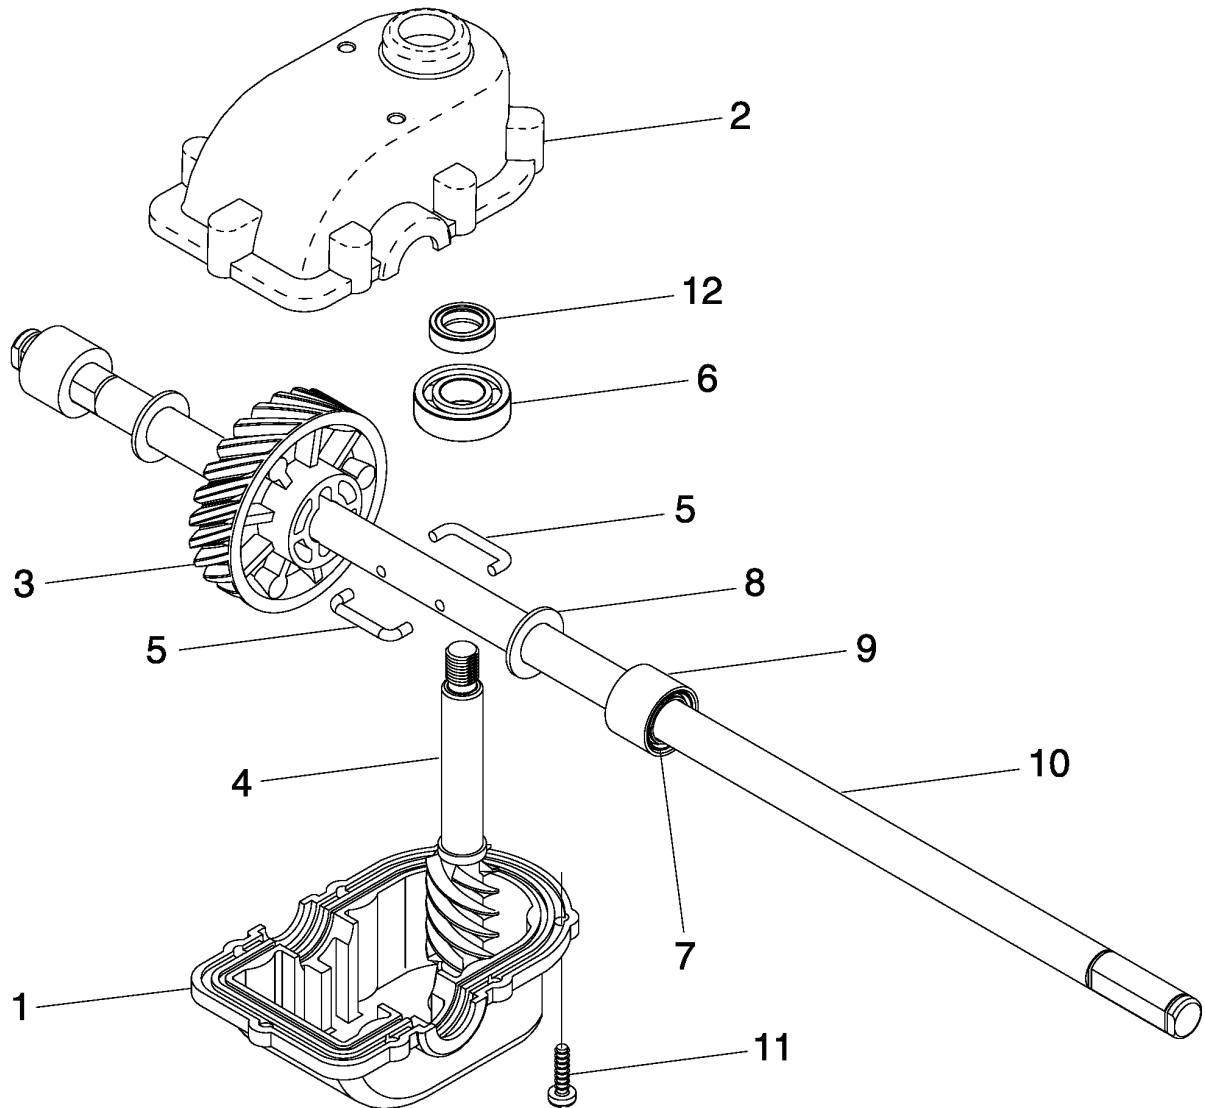

ROTARY LAWN MOWER - - CUSTOMER MODEL NO. R152SVB
(95417024500) PRODUCT NO. 954 17 02-45
GEARCASE ASSEMBLY - PART NUMBER 532 18 82-94

REF.	PART NO.	DESCRIPTION	REMARK	QTY.	KIT
1	532187530	CARTER INF. BOITE DE VITESSE		1	
2	532191245	GEAR HOUSING		1	
3	532187532	PINION		1	
4	532191246	SHAFT		1	
5	532183505	WIRE, FORMED		1	
6	532183506	BALL BEARING		1	
7	532183508	SEAL, OUTPUT SHAFT		1	
8	532183509	WASHER		1	
9	532183511	BUSHING		1	
10	532191247	SHAFT		1	
11	532183513	SCREW		1	
12	532183514	SEAL, INPUT SHAFT		1	
--	532750369	GREASE		1