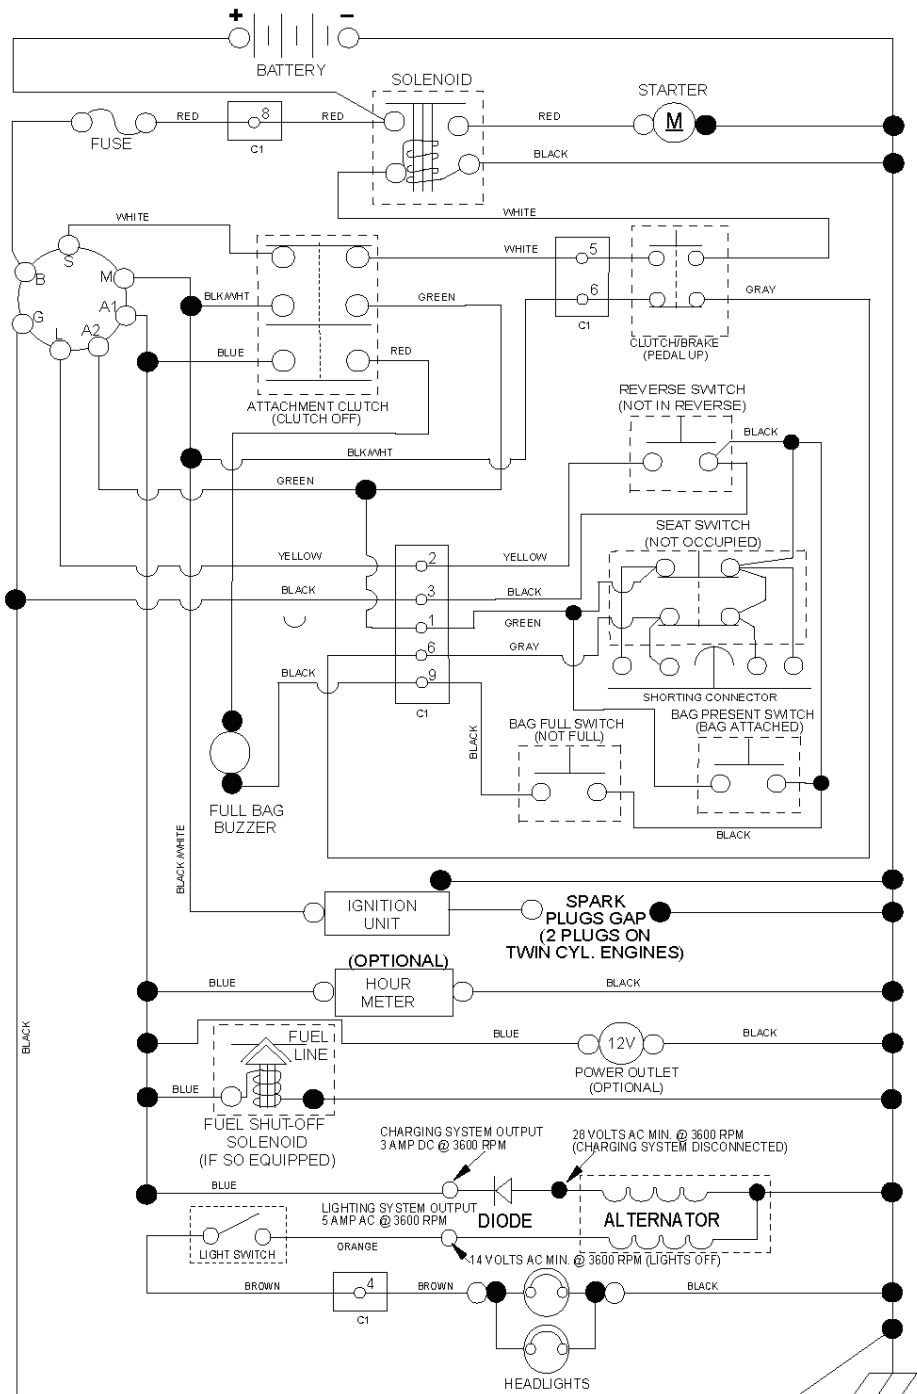

NOTE
YOUR TRACTOR IS EQUIPPED WITH A SPECIAL ALTERNATOR SYSTEM. THE LIGHTS ARE NOT CONNECTED TO THE BATTERY, BUT HAVE THEIR OWN ELECTRICAL SOURCE. BECAUSE OF THIS, THE BRIGHTNESS OF THE LIGHTS WILL CHANGE WITH ENGINE SPEED. AT IDLE THE LIGHTS WILL DIM. AS THE ENGINE SPEED IS INCREASED, THE LIGHTS WILL BECOME THEIR BRIGHTEST.

POSITION	CIRCUIT	"MAKE"
OFF	M+G+A1	
RUN/OVERRIDE	B+A1	
RUN	B+A1	L+A2
START	B+S+A1	

WIRING INSULATED CLIPS
NOTE: IF WIRING INSULATED CLIPS WERE REMOVED FOR SERVICING OF UNIT, THEY SHOULD BE RE-INSTALLED TO PROPERLY SECURE YOUR WIRING.

●
NON-REMOVABLE CONNECTIONS

○
REMOVABLE CONNECTIONS