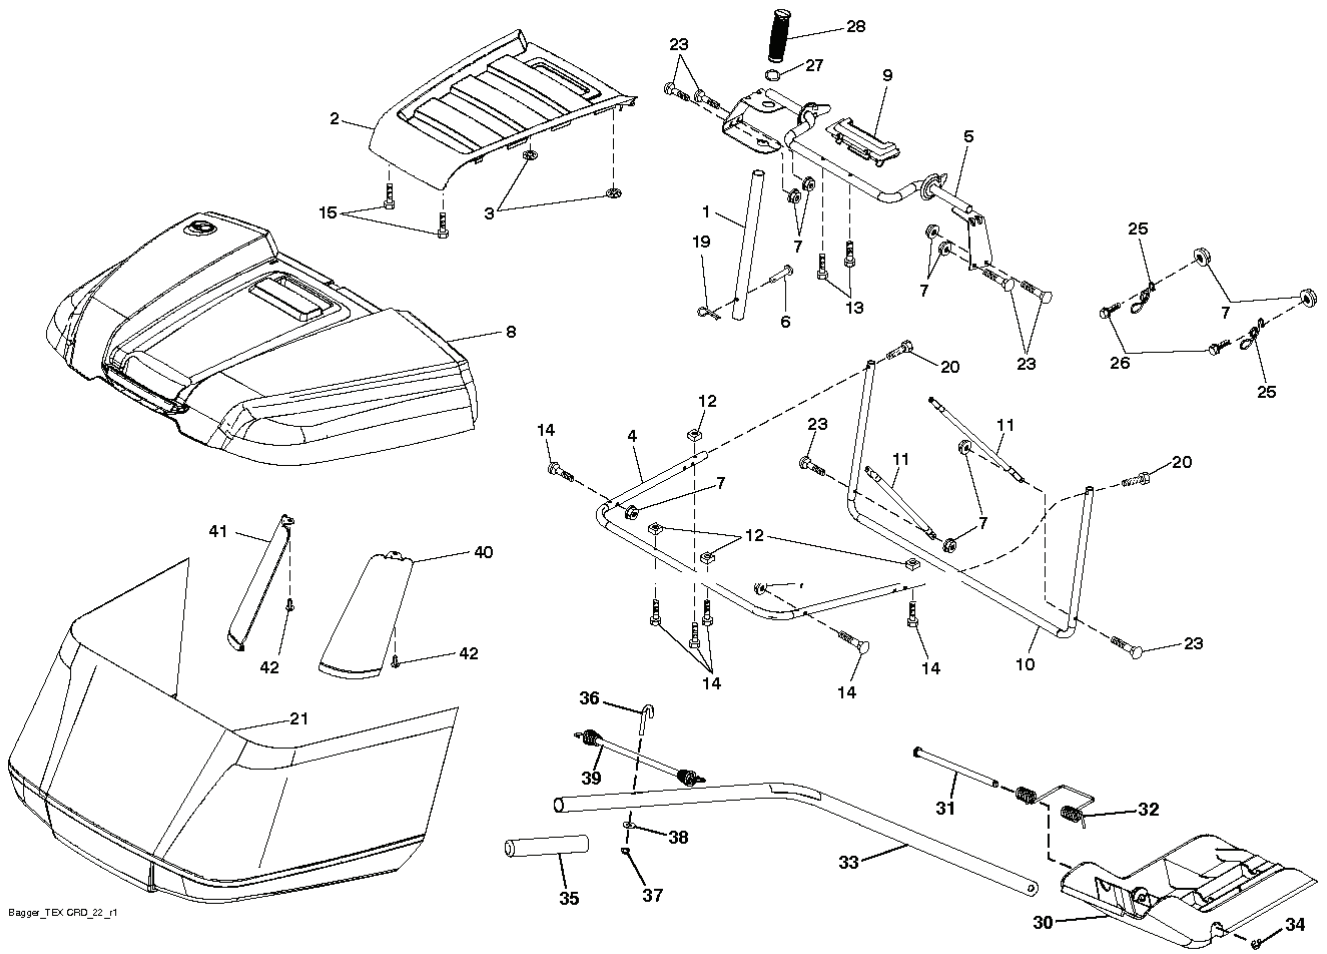

**IGNITION SWITCH**

POSITION	CIRCUIT	"MAKE"
OFF	M+G+A1	
RUN/OVERRIDE	B+A1	
RUN	B+A1	L+A2
START	B+S+A1	

CHASSIS HARNESS CONNECTOR (C1) (MATING SIDE)

DASH HARNESS CONNECTOR (C1) (MATING SIDE)

**WIRING INSULATED CLIPS**  
 NOTE: IF WIRING INSULATED CLIPS WERE REMOVED FOR SERVICING OF UNIT, THEY SHOULD BE RE-INSTALLED TO PROPERLY SECURE YOUR WIRING.

●  
 NON-REMOVABLE CONNECTIONS

○  
 REMOVABLE CONNECTIONS

steering-tex\_HUSQSR\_23\_r1

REF.	PART NO.	DESCRIPTION	REMARK	QTY.	KIT
1	532439740	STEERING WHEEL		1	
2	532195968	SHAFT		1	
4	532403087	SPINDLE		1	
5	532403088	SPINDLE		1	
6	532124931	WASHER		1	
7	532121748	WASHER		1	
8	812000029	RETAINER RING		1	
9	532121232	HUB CAP		1	
13	532121749	WASHER		1	
14	810040600	WASHER		1	
15	873540600	NUT		1	
16	532429373	SHAFT		1	
19	532194729	PLATE		1	
20	532441425	COVER		1	
21	532186737	ADAPTER		1	
22	532420537	SUPPORT		1	
26	532439743	HUB CAP		1	
28	817000612	SCREW		1	
33	810040500	WASHER		1	
35	532194732	PLATE		1	
45	819113812	WASHER		1	
53	532188967	WASHER		1	
57	532407465	BRACKET		1	
58	532194747	BOLT		1	
59	532194748	WASHER		1	
60	873971000	NUT		1	
61	532194740	LINK		1	
62	532194741	LINK		1	
63	817000512	SCREW		1	
64	532199849	SPRING RETAINER		1	
66	871020748	BOLT		1	
67	532194737	BUSHING		1	
68	873900700	NUT		1	
69	532199162	WASHER		1	
70	532196197	BRACKET		1	
71	532190752	SHAFT		1	
72	532428982	BOLT		1	
122	532444962	CAP		1	