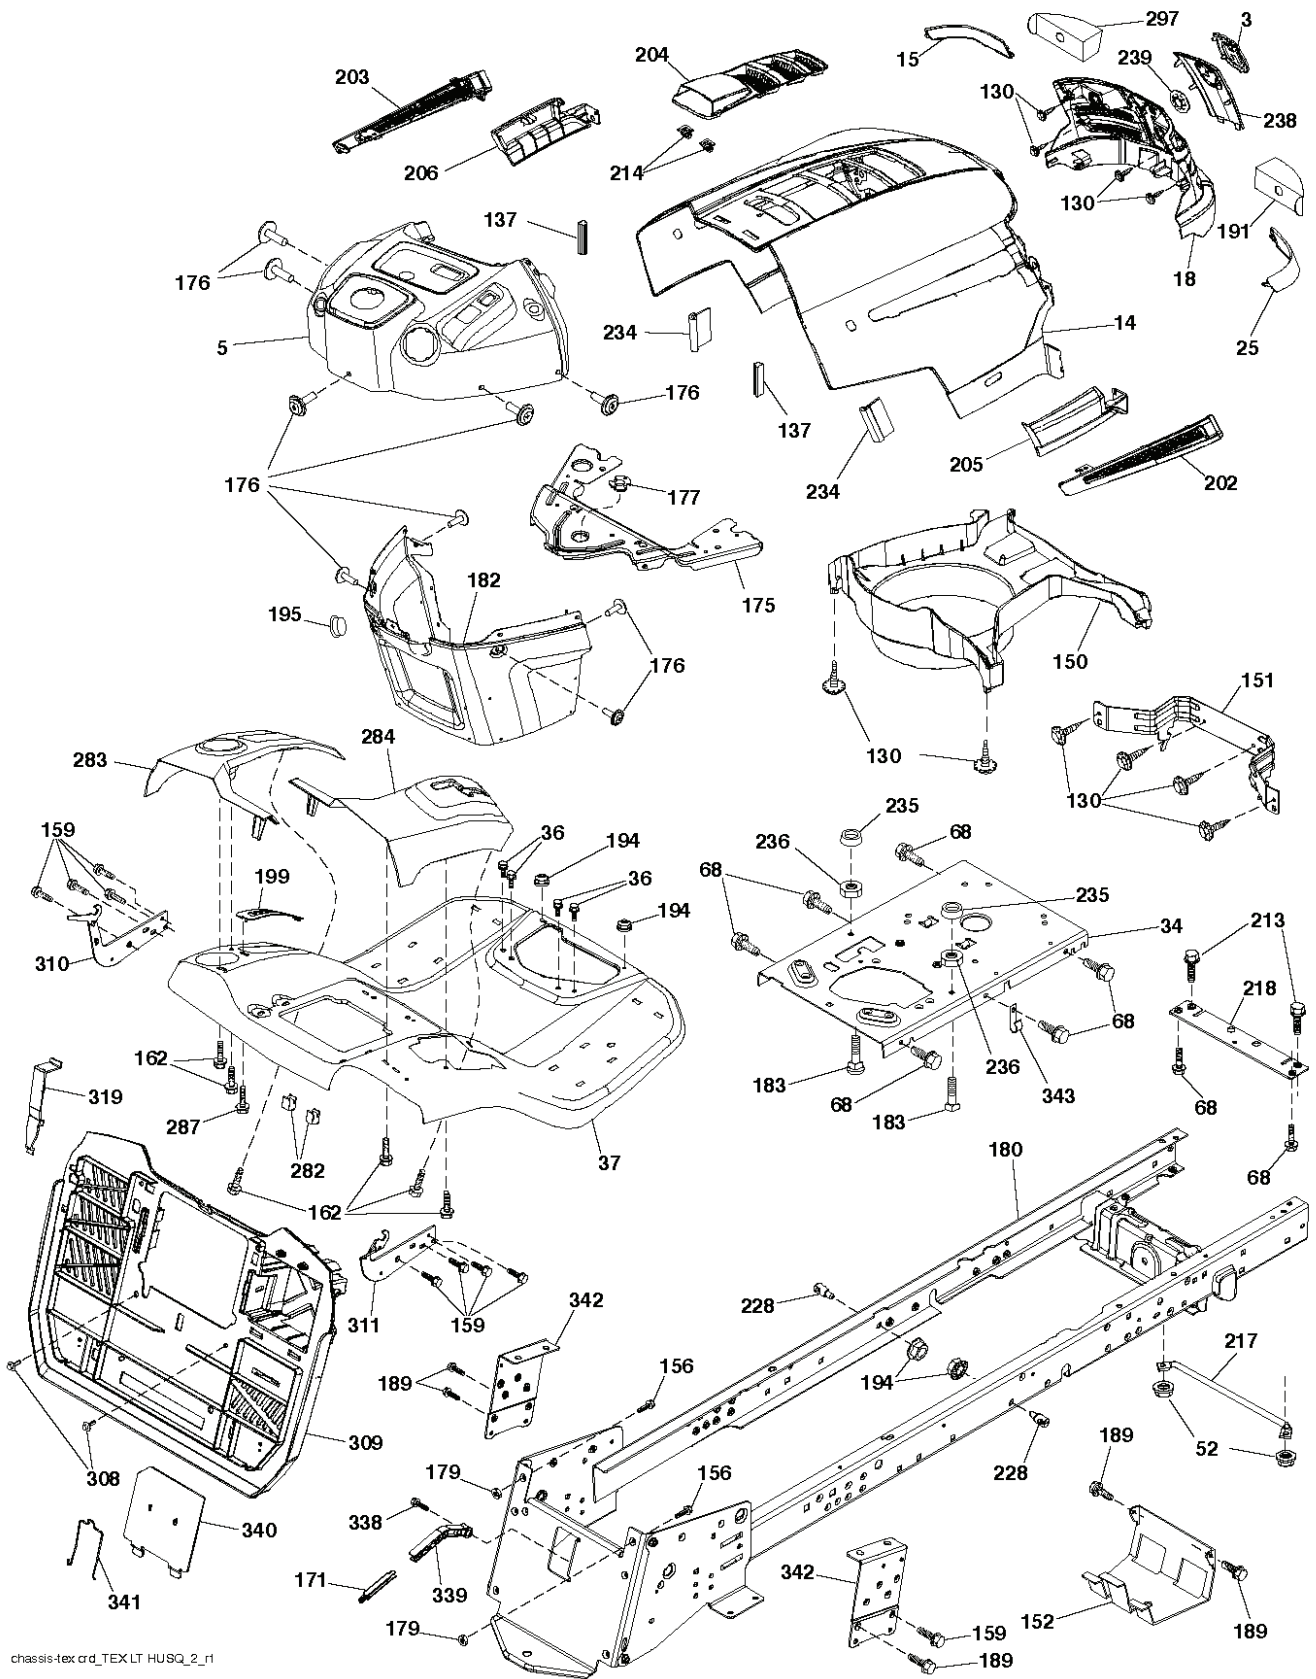

# **SPARE PARTS LIST**

---

REF.	PART NO.	DESCRIPTION	REMARK	QTY.	KIT
531029501	531029501	AIR FILTER		1	
531029504	531029504	SPARK PLUG		1	
531029502	531029502	FILTER		1	
531029503	531029503	FILTER		1	
532170140	532170140	BELT		1	
532439726	532439726	BELT		1	
532427984	532427984	RIDE ON BLADE		1	
532427985	532427985	BLADE		1	

---

REF.	PART NO.	DESCRIPTION	REMARK	QTY.	KIT
1	532400389	LABEL		1	
2	581627301	DECAL		1	
3	532196841	DECAL		1	
4	532439955	DECAL		1	
5	532159736	DECAL		1	
6	532180432	DECAL		1	
7	532182166	DECAL		1	
8	532439837	DECAL		1	
9	532178302	DECAL		1	
10	532140837	DECAL		1	
12	532441189	DECAL		1	
13	532159737	DECAL		1	
14	532401146	DECAL		1	
--	532440901	DECAL		1	
--	532441409	PAD		1	
--	532441410	PAD		1	
--	532441021	TBD		1	