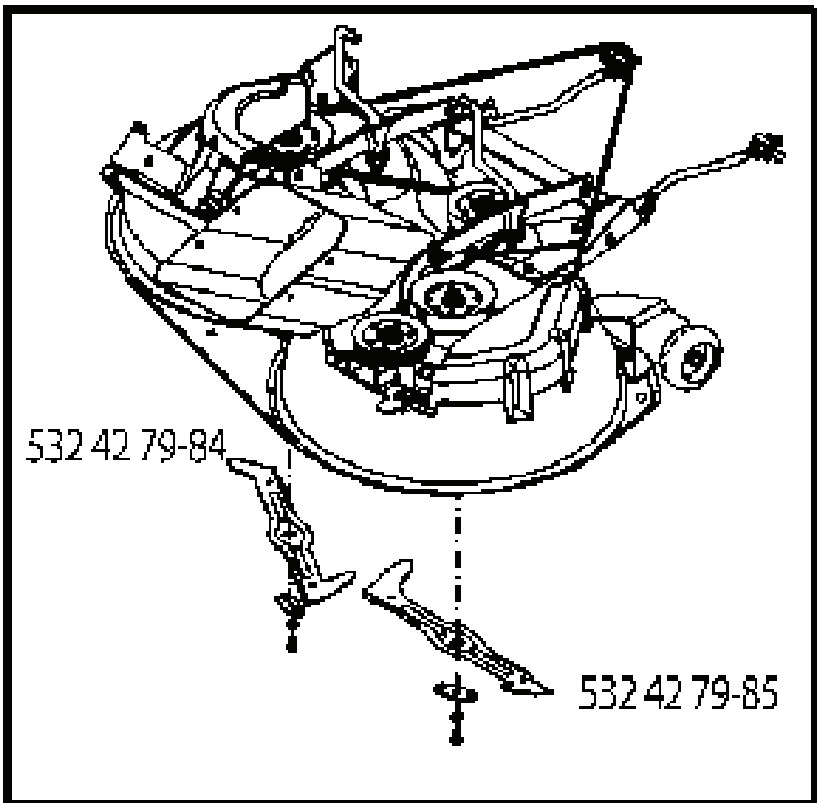

# **SPARE PARTS LIST**

---

REF.	PART NO.	DESCRIPTION	REMARK	QTY.	KIT
531029501	531029501	AIR FILTER		1	
531029504	531029504	SPARK PLUG		1	
531029502	531029502	FILTER		1	
531029503	531029503	FILTER		1	
532170140	532170140	BELT		1	
532439726	532439726	BELT		1	
532427984	532427984	RIDE ON BLADE		1	
532427985	532427985	BLADE		1	

---

REF.	PART NO.	DESCRIPTION	REMARK	QTY.	KIT
1	532400389	LABEL		1	
2	581627301	DECAL		1	
3	532196841	DECAL		1	
4	532439955	DECAL		1	
5	532159736	DECAL		1	
6	532180432	DECAL		1	
7	532182166	DECAL		1	
8	532439837	DECAL		1	
9	532178302	DECAL		1	
10	532140837	DECAL		1	
12	532441189	DECAL		1	
13	532159737	DECAL		1	
14	532401146	DECAL		1	
--	532440901	DECAL		1	
--	532441409	PAD		1	
--	532441410	PAD		1	
--	532441021	TBD		1	

**SPARK ARRESTER KIT**

engine-tex\_kohl\_23\_r2

REF.	PART NO.	DESCRIPTION	REMARK	QTY.	KIT
1	000000000	W/O DESCRIPTION	Engine Kohler Model No. SV530-3212 (438331)	1	
2	532188655	MUFFLER		1	
9	532194320	BELT GUIDE		1	
12	532405471	PULLEY		1	
15	532407545	FUEL TANK		1	
18	532430220	FUEL CAP		1	
20	532183897	CONTROL		1	
21	532416358	SCREW		1	
28	532137040	HOSE		1	
29	532137180	SPARK ARRESTER KIT		1	
37	532123487	HOSE CLAMP		1	
42	810040700	WASHER		1	
45	873510400	NUT		1	
69	532185909	GASKET		1	
79	532192334	SCREW		1	
83	532171877	BOLT		1	
85	532173937	BOLT		1	
90	817000616	SCREW		1	
92	817120616	SCREW		1	
94	532188654	TUBE EXHAUST		1	
96	819091416	WASHER		1	
97	817670412	SCREW		1	
102	817060516	SCREW		1	
108	532423041	COVER		1	
122	532421922	EXTENSION PIPE		1	