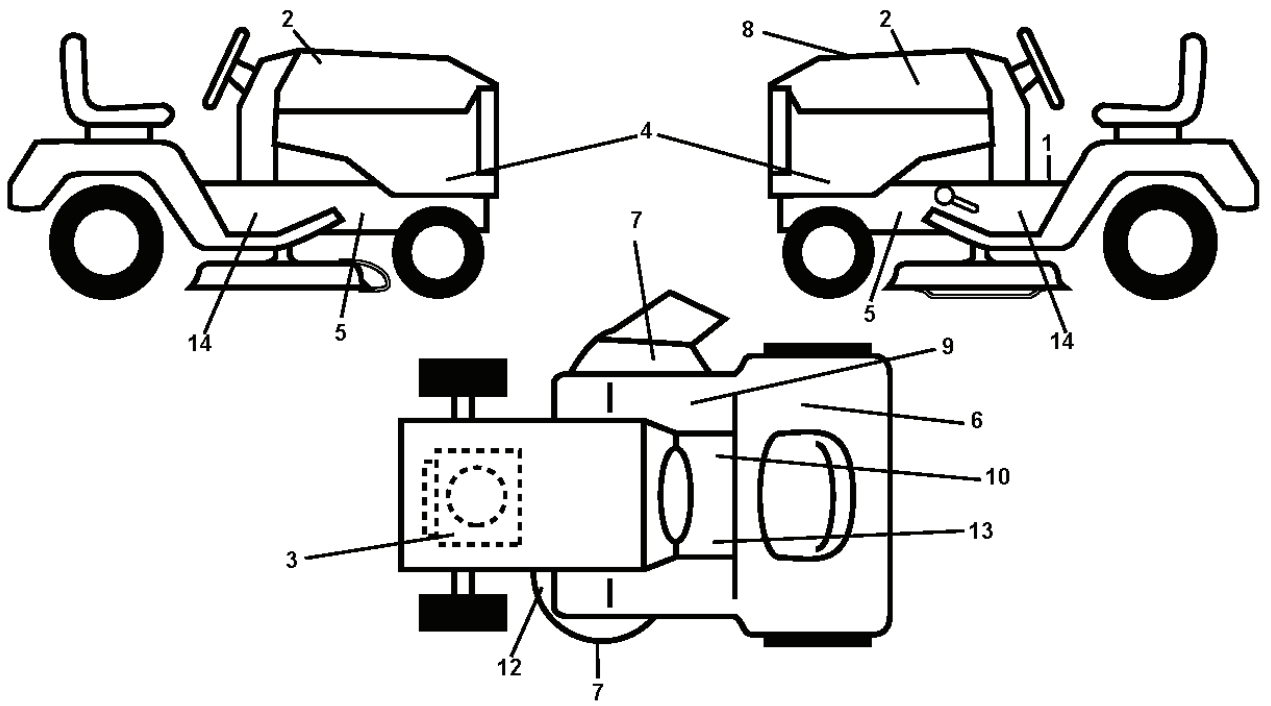

# **SPARE PARTS LIST**

---

REF.	PART NO.	DESCRIPTION	REMARK	QTY.	KIT
531029501	531029501	AIR FILTER		1	
531029504	531029504	SPARK PLUG		1	
531029502	531029502	FILTER		1	
531029503	531029503	FILTER		1	
532170140	532170140	BELT		1	
532439726	532439726	BELT		1	
532427984	532427984	RIDE ON BLADE		1	
532427985	532427985	BLADE		1	

---

REF.	PART NO.	DESCRIPTION	REMARK	QTY.	KIT
1	532400389	LABEL		1	
2	581627301	DECAL		1	
3	532196841	DECAL		1	
4	532439955	DECAL		1	
5	532159736	DECAL		1	
6	532180432	DECAL		1	
7	532182166	DECAL		1	
8	532439837	DECAL		1	
9	532178302	DECAL		1	
10	532140837	DECAL		1	
12	532441189	DECAL		1	
13	532159737	DECAL		1	
14	532401146	DECAL		1	
--	532440901	DECAL		1	
--	532441409	PAD		1	
--	532441410	PAD		1	
--	532441021	TBD		1	

**SPARK ARRESTER KIT**

engine-tex\_kohl\_23\_r2

REF.	PART NO.	DESCRIPTION	REMARK	QTY.	KIT
1	000000000	W/O DESCRIPTION	Engine Kohler Model No. SV530-3212 (438331)	1	
2	532188655	MUFFLER		1	
9	532194320	BELT GUIDE		1	
12	532405471	PULLEY		1	
15	532407545	FUEL TANK		1	
18	532430220	FUEL CAP		1	
20	532183897	CONTROL		1	
21	532416358	SCREW		1	
28	532137040	HOSE		1	
29	532137180	SPARK ARRESTER KIT		1	
37	532123487	HOSE CLAMP		1	
42	810040700	WASHER		1	
45	873510400	NUT		1	
69	532185909	GASKET		1	
79	532192334	SCREW		1	
83	532171877	BOLT		1	
85	532173937	BOLT		1	
90	817000616	SCREW		1	
92	817120616	SCREW		1	
94	532188654	TUBE EXHAUST		1	
96	819091416	WASHER		1	
97	817670412	SCREW		1	
102	817060516	SCREW		1	
108	532423041	COVER		1	
122	532421922	EXTENSION PIPE		1	