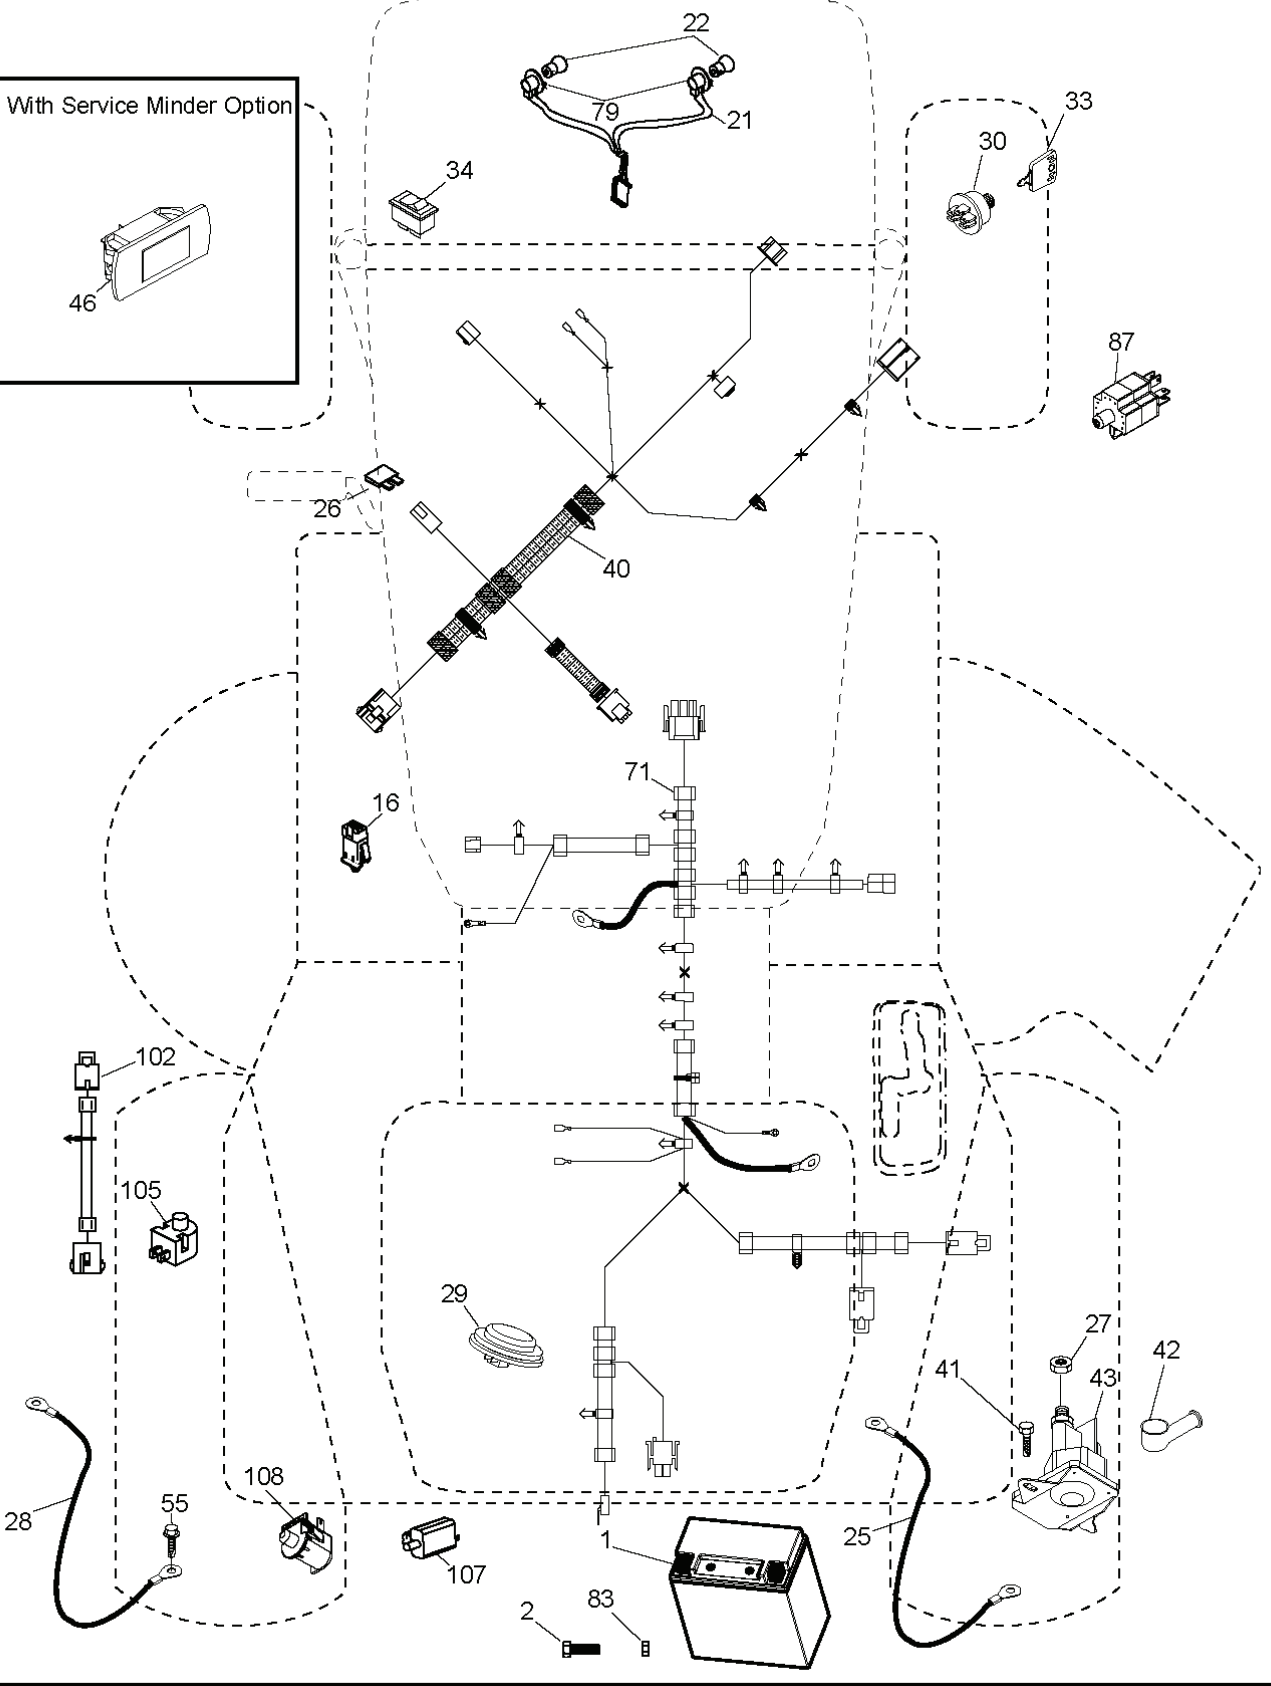

---

REF.	PART NO.	DESCRIPTION	REMARK	QTY.	KIT
1	532400389	LABEL		1	
2	581627301	DECAL		1	
3	532196841	DECAL		1	
4	532439955	DECAL		1	
5	532159736	DECAL		1	
6	532180432	DECAL		1	
7	532182166	DECAL		1	
8	532439837	DECAL		1	
9	532178302	DECAL		1	
10	532140837	DECAL		1	
12	532441189	DECAL		1	
13	532159737	DECAL		1	
14	532401146	DECAL		1	
--	532440901	DECAL		1	
--	532441409	PAD		1	
--	532441410	PAD		1	
--	532441021	TBD		1	

TC03S

With Service Minder Option

46

---

REF.	PART NO.	DESCRIPTION	REMARK	QTY.	KIT
1	532437157	BATTERY		1	
2	532440923	SCREW		1	
16	532176138	MICRO SWITCH		1	
21	532400252	HARNESS		1	
22	532004152	BULB		1	
25	532437162	CABLE		1	
26	532175158	FUSE		1	
27	873510400	NUT		1	
28	532437163	CABLE		1	
29	532401545	SWITCH		1	
30	532193350	IGNITION MODULE		1	
33	532411935	KEY		1	
34	532110712	SWITCH		1	
40	532421002	HARNESS		1	
42	532131563	COVER		1	
43	532192507	SOLENOID		1	
55	817060512	SCREW		1	
71	532440819	HARNESS		1	
79	532175242	HOLDER		1	
83	532436774	NUT		1	
87	532421060	SWITCH		1	
41	817720408	SCREW		1	
102	532404454	CABLE		1	
105	532407568	SWITCH		1	
107	532180379	SWITCH FBI		1	
108	532421062	SWITCH		1	

**SPARK ARRESTER KIT**

engine-tex\_kohl\_23\_r2

REF.	PART NO.	DESCRIPTION	REMARK	QTY.	KIT
1	000000000	W/O DESCRIPTION	Engine Kohler Model No. SV530-3212 (438331)	1	
2	532188655	MUFFLER		1	
9	532194320	BELT GUIDE		1	
12	532405471	PULLEY		1	
15	532407545	FUEL TANK		1	
18	532430220	FUEL CAP		1	
20	532183897	CONTROL		1	
21	532416358	SCREW		1	
28	532137040	HOSE		1	
29	532137180	SPARK ARRESTER KIT		1	
37	532123487	HOSE CLAMP		1	
42	810040700	WASHER		1	
45	873510400	NUT		1	
69	532185909	GASKET		1	
79	532192334	SCREW		1	
83	532171877	BOLT		1	
85	532173937	BOLT		1	
90	817000616	SCREW		1	
92	817120616	SCREW		1	
94	532188654	TUBE EXHAUST		1	
96	819091416	WASHER		1	
97	817670412	SCREW		1	
102	817060516	SCREW		1	
108	532423041	COVER		1	
122	532421922	EXTENSION PIPE		1	