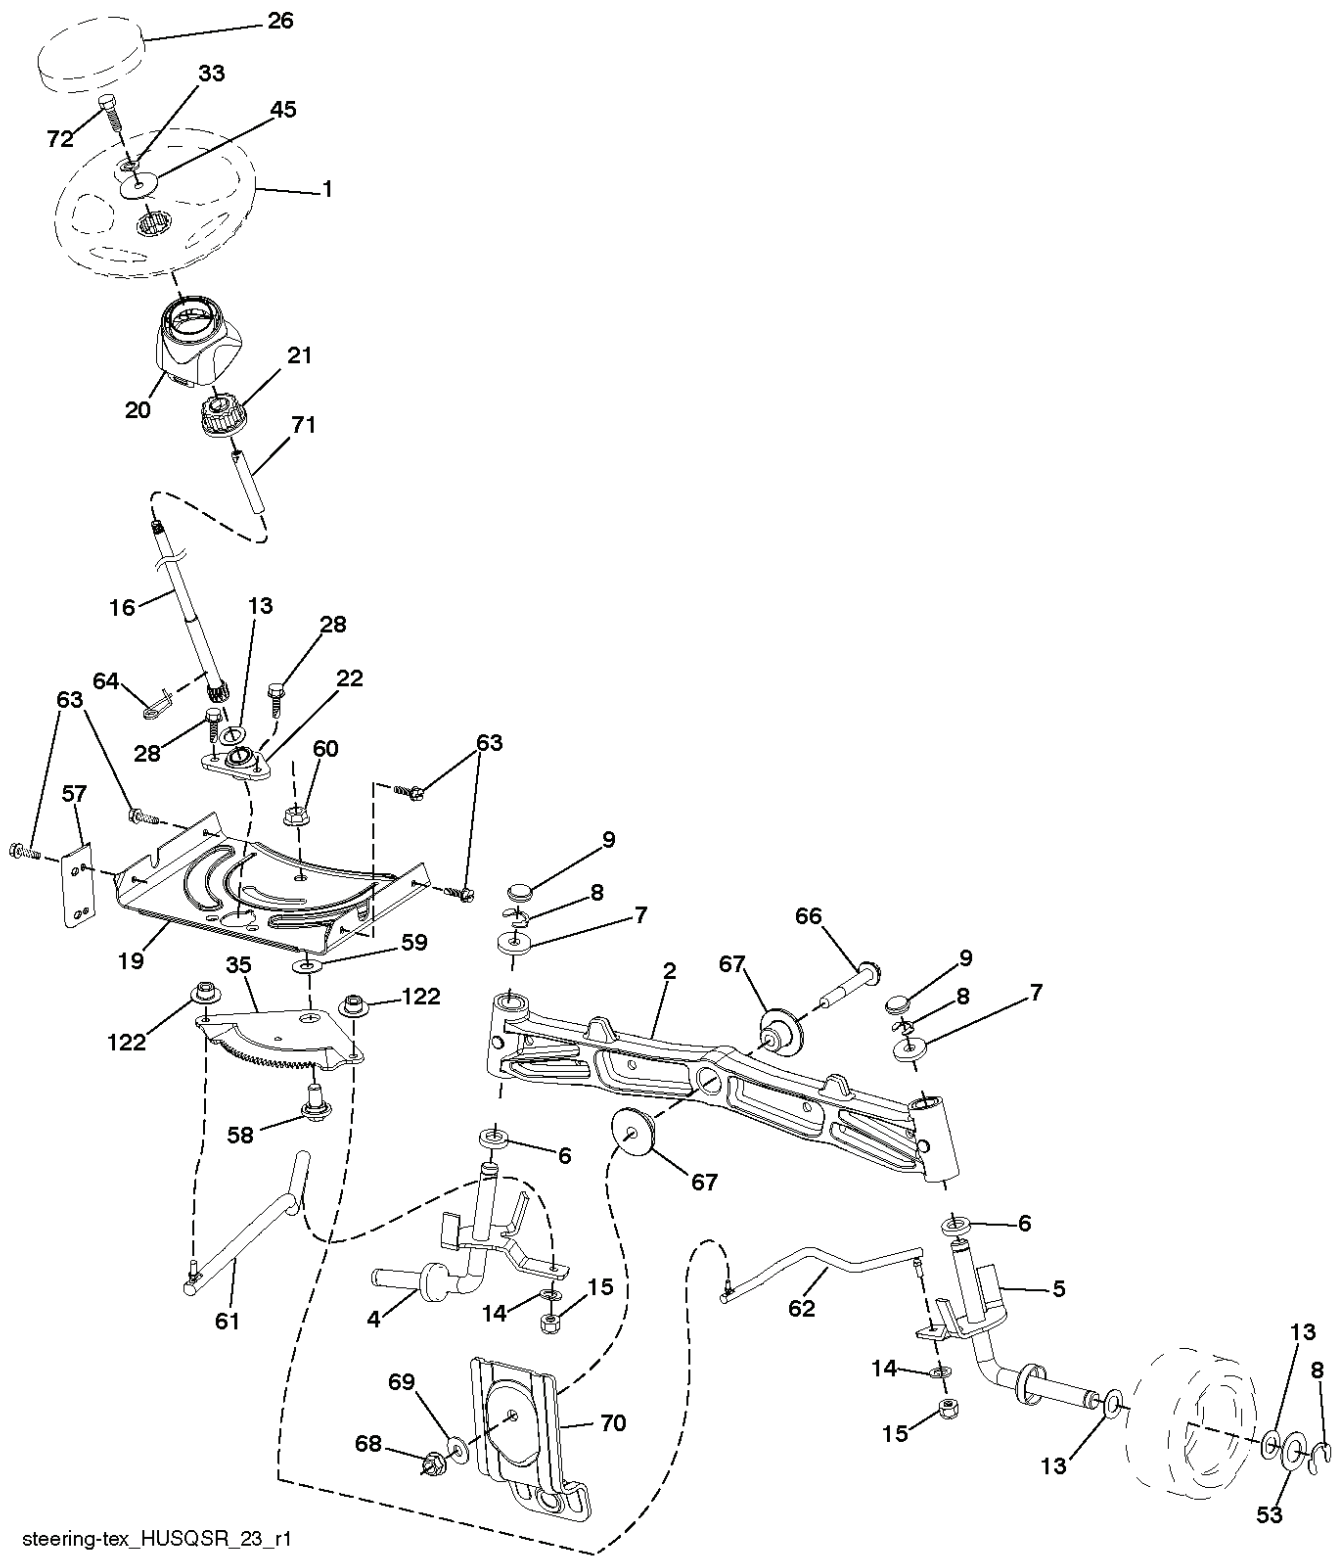

steering-tex_HUSQSR_23_r1

REF.	PART NO.	DESCRIPTION	REMARK	QTY.	KIT
1	532439740	STEERING WHEEL		1	
2	532195968	SHAFT		1	
4	532403087	SPINDLE		1	
5	532403088	SPINDLE		1	
6	532124931	WASHER		1	
7	532121748	WASHER		1	
8	812000029	RETAINER RING		1	
9	532121232	HUB CAP		1	
13	532121749	WASHER		1	
14	810040600	WASHER		1	
15	873540600	NUT		1	
16	532429373	SHAFT		1	
19	532194729	PLATE		1	
20	532441425	COVER		1	
21	532186737	ADAPTER		1	
22	532420537	SUPPORT		1	
26	532439743	HUB CAP		1	
28	817000612	SCREW		1	
33	810040500	WASHER		1	
35	532194732	PLATE		1	
45	819113812	WASHER		1	
53	532188967	WASHER		1	
57	532407465	BRACKET		1	
58	532194747	BOLT		1	
59	532194748	WASHER		1	
60	873971000	NUT		1	
61	532194740	LINK		1	
62	532194741	LINK		1	
63	817000512	SCREW		1	
64	532199849	SPRING RETAINER		1	
66	871020748	BOLT		1	
67	532194737	BUSHING		1	
68	873900700	NUT		1	
69	532199162	WASHER		1	
70	532196197	BRACKET		1	
71	532190752	SHAFT		1	
72	532428982	BOLT		1	
122	532444962	CAP		1