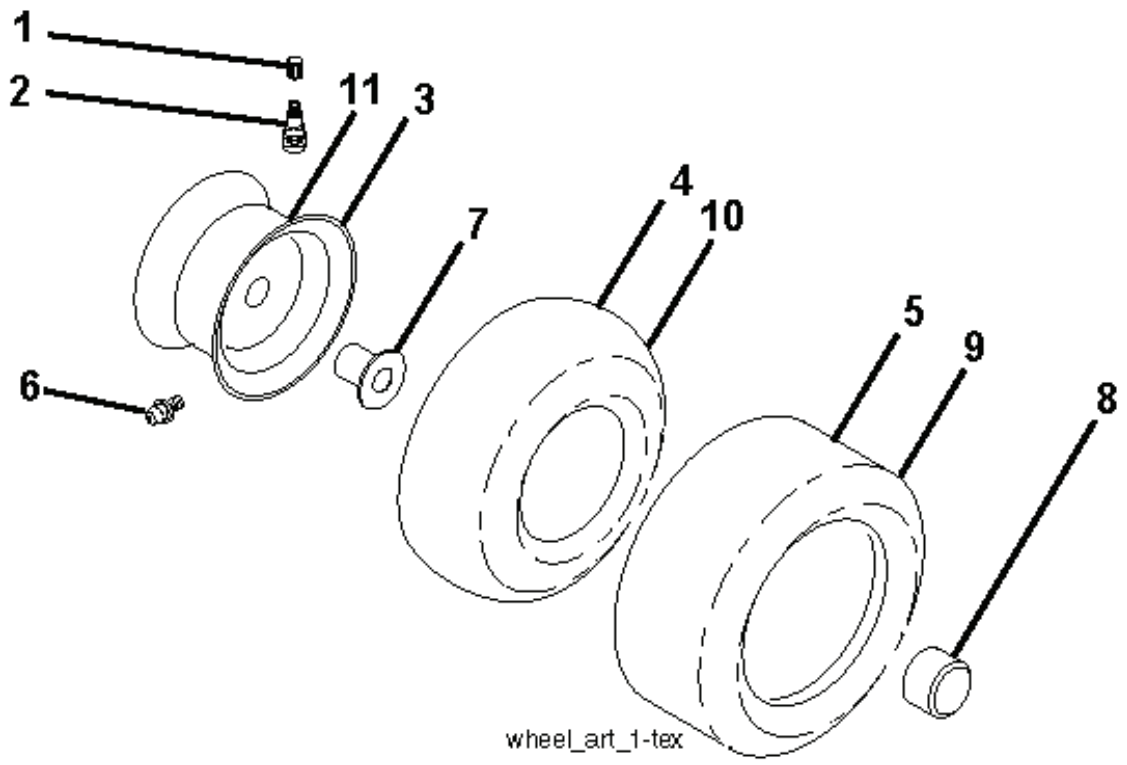

---

REF.	PART NO.	DESCRIPTION	REMARK	QTY.	KIT
140	532448632	GUARD		1	
141	532448529	GUARD		1	
152	532440488	CABLE		1	
159	872140614	BOLT		1	
160	532168937	WASHER		1	
--	532192870	SPINDLE		1	
--	532441129	CUTTING DECK		1	

seat-tex\_6.5SL\_2

---

REF.	PART NO.	DESCRIPTION	REMARK	QTY.	KIT
1	532439822	SEAT		1	
2	532180166	BRACKET		1	
3	532140675	STRAP		1	
6	873800600	NUT		1	
7	532124181	SPRING		1	
8	532171877	BOLT		1	
10	532196977	PLATE		1	
21	532171852	BOLT		1	
37	873800500	LOCK NUT		1	
40	532197661	HANDLE		1	
41	532198200	SPRING		1	
43	874760612	BOLT		1	
44	819133812	WASHER		1	