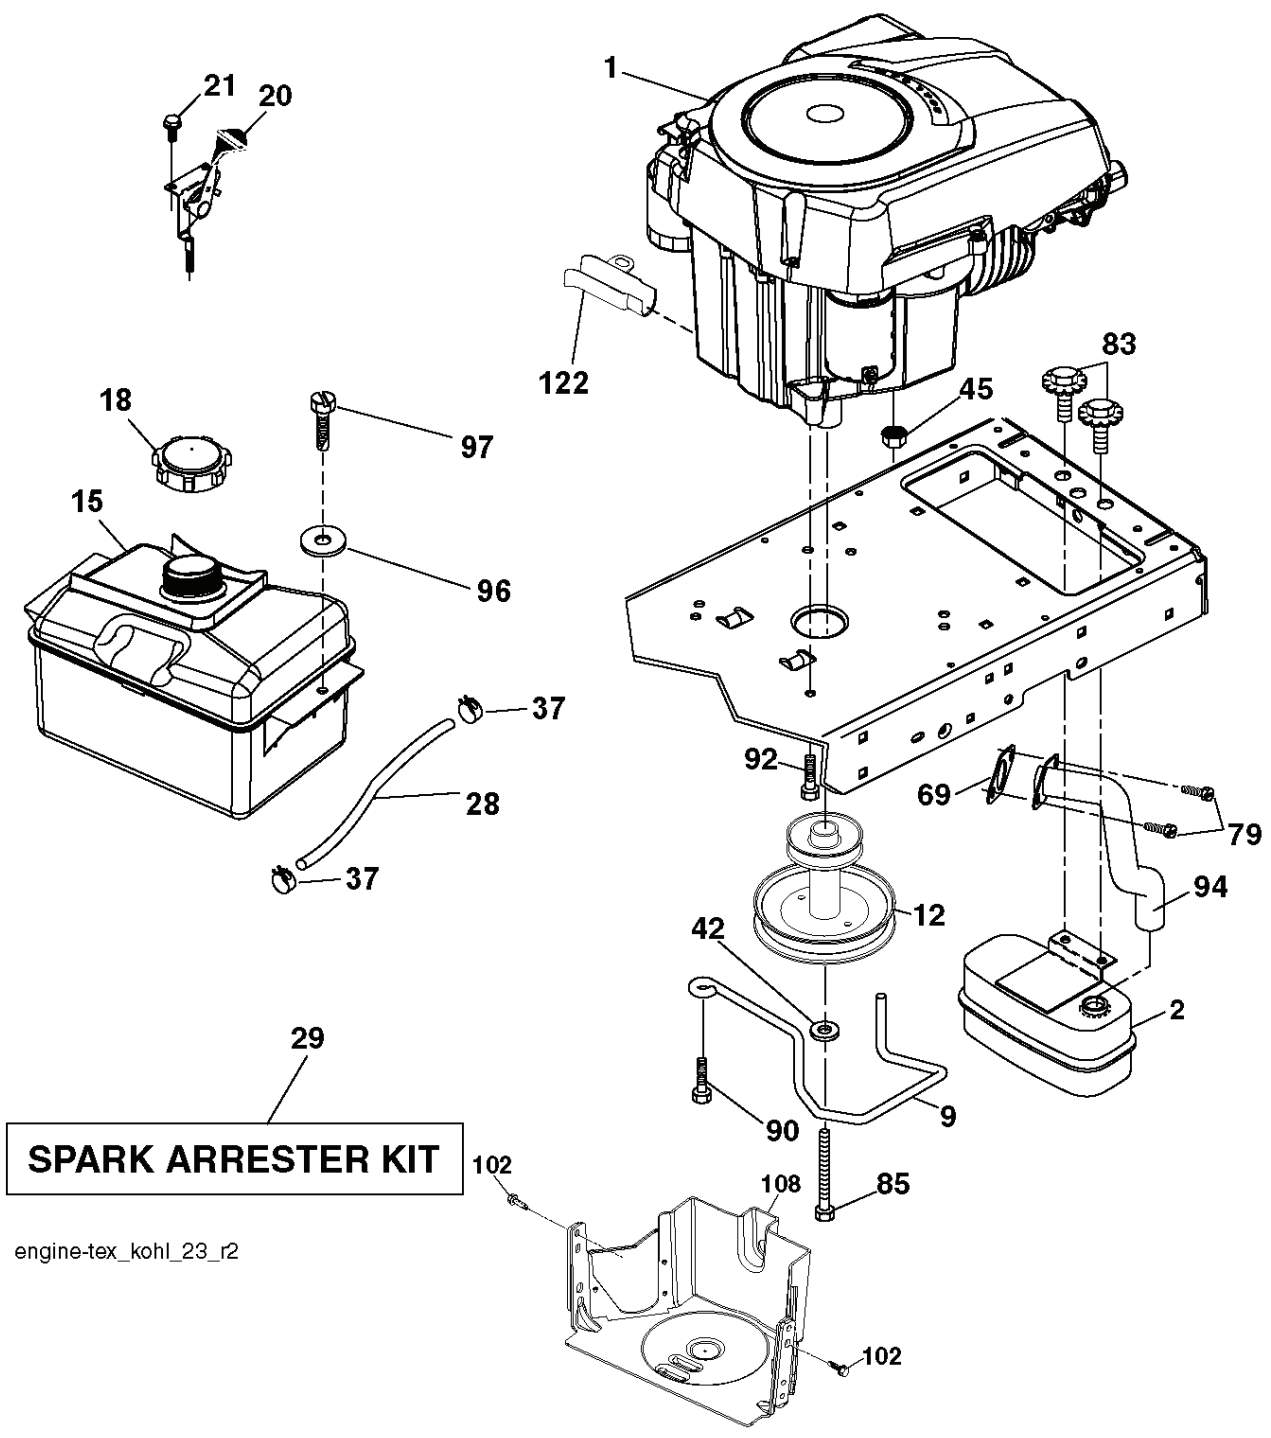

---

REF.	PART NO.	DESCRIPTION	REMARK	QTY.	KIT
1	532400389	LABEL		1	
2	581627301	DECAL		1	
3	532196841	DECAL		1	
4	532439955	DECAL		1	
5	532159736	DECAL		1	
6	532180432	DECAL		1	
7	532182166	DECAL		1	
8	532439837	DECAL		1	
9	532178302	DECAL		1	
10	532140837	DECAL		1	
12	532441189	DECAL		1	
13	532159737	DECAL		1	
14	532401146	DECAL		1	
--	532440901	DECAL		1	
--	532441409	PAD		1	
--	532441410	PAD		1	
--	532441021	TBD		1	

TC03S

With Service Minder Option

46

---

REF.	PART NO.	DESCRIPTION	REMARK	QTY.	KIT
1	532437157	BATTERY		1	
2	532440923	SCREW		1	
16	532176138	MICRO SWITCH		1	
21	532400252	HARNESS		1	
22	532004152	BULB		1	
25	532437162	CABLE		1	
26	532175158	FUSE		1	
27	873510400	NUT		1	
28	532437163	CABLE		1	
29	532401545	SWITCH		1	
30	532193350	IGNITION MODULE		1	
33	532411935	KEY		1	
34	532110712	SWITCH		1	
40	532421002	HARNESS		1	
42	532131563	COVER		1	
43	532192507	SOLENOID		1	
55	817060512	SCREW		1	
71	532440819	HARNESS		1	
79	532175242	HOLDER		1	
83	532436774	NUT		1	
87	532421060	SWITCH		1	
41	817720408	SCREW		1	
102	532404454	CABLE		1	
105	532407568	SWITCH		1	
107	532180379	SWITCH FBI		1	
108	532421062	SWITCH		1	

**SPARK ARRESTER KIT**

engine-tex\_kohl\_23\_r2

REF.	PART NO.	DESCRIPTION	REMARK	QTY.	KIT
1	000000000	W/O DESCRIPTION	Engine Kohler Model No. SV530-3212 (438331)	1	
2	532188655	MUFFLER		1	
9	532194320	BELT GUIDE		1	
12	532405471	PULLEY		1	
15	532407545	FUEL TANK		1	
18	532430220	FUEL CAP		1	
20	532183897	CONTROL		1	
21	532416358	SCREW		1	
28	532137040	HOSE		1	
29	532137180	SPARK ARRESTER KIT		1	
37	532123487	HOSE CLAMP		1	
42	810040700	WASHER		1	
45	873510400	NUT		1	
69	532185909	GASKET		1	
79	532192334	SCREW		1	
83	532171877	BOLT		1	
85	532173937	BOLT		1	
90	817000616	SCREW		1	
92	817120616	SCREW		1	
94	532188654	TUBE EXHAUST		1	
96	819091416	WASHER		1	
97	817670412	SCREW		1	
102	817060516	SCREW		1	
108	532423041	COVER		1	
122	532421922	EXTENSION PIPE		1	