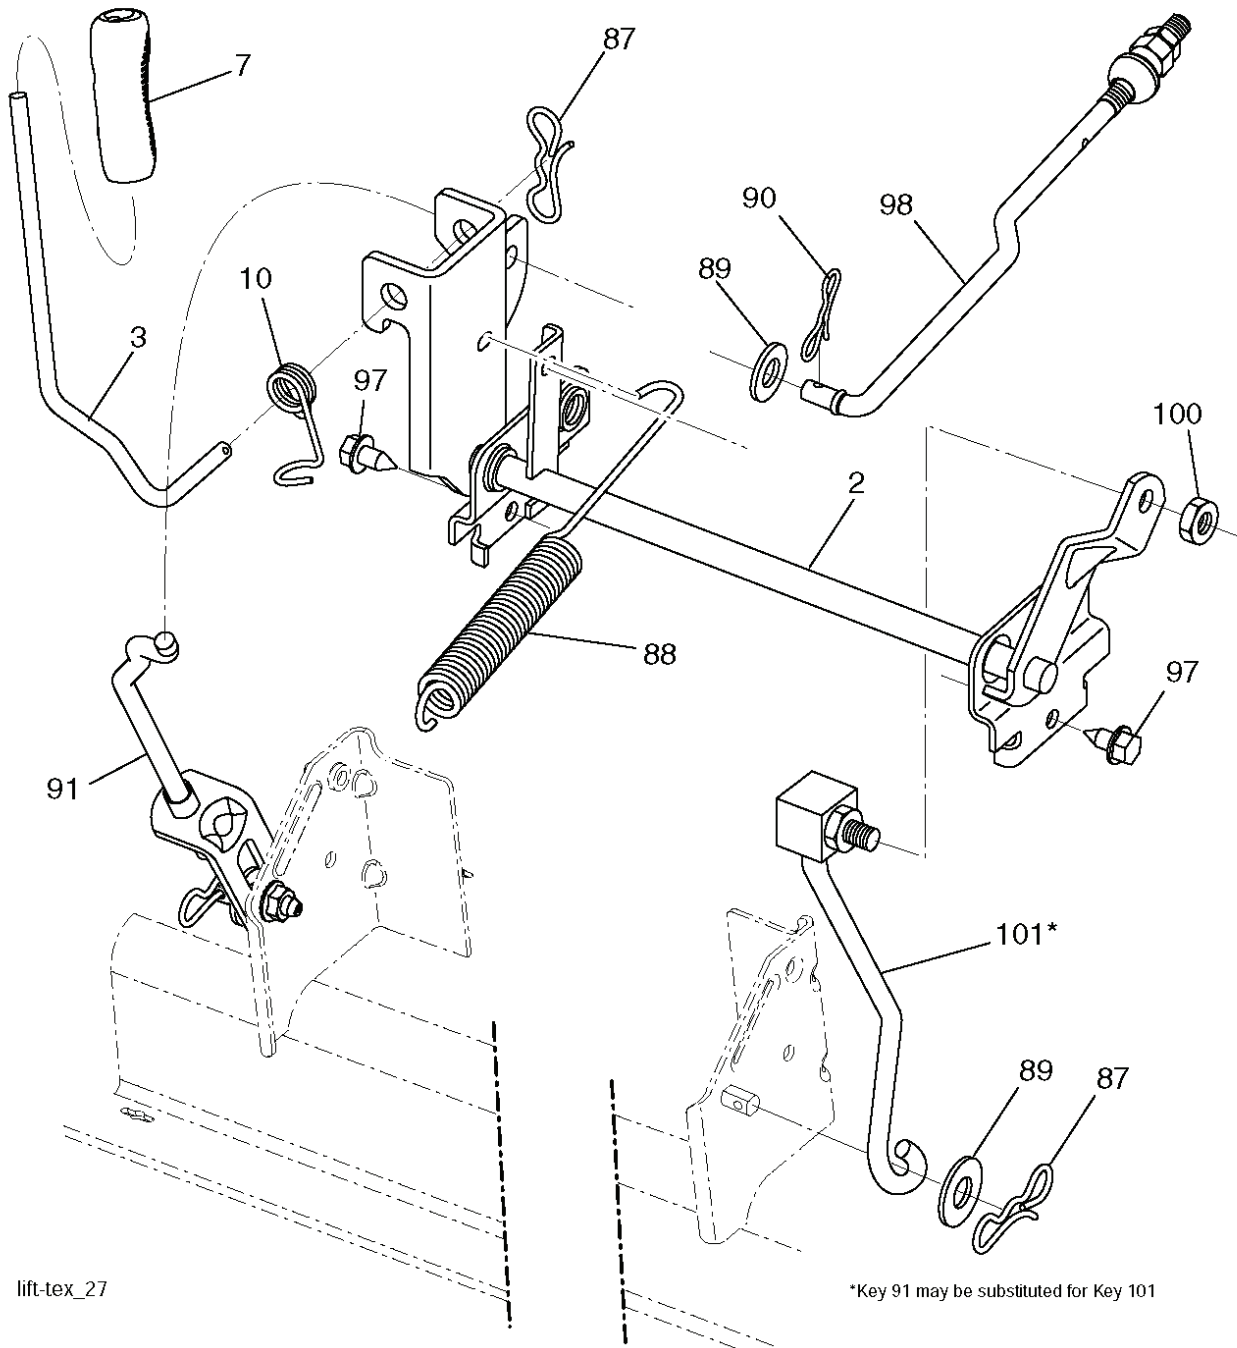

---

REF.	PART NO.	DESCRIPTION	REMARK	QTY.	KIT
1	532400389	LABEL		1	
2	581627301	DECAL		1	
3	532196841	DECAL		1	
4	532439955	DECAL		1	
5	532159736	DECAL		1	
6	532180432	DECAL		1	
7	532182166	DECAL		1	
8	532439837	DECAL		1	
9	532178302	DECAL		1	
10	532140837	DECAL		1	
12	532441189	DECAL		1	
13	532159737	DECAL		1	
14	532401146	DECAL		1	
--	532440901	DECAL		1	
--	532441409	PAD		1	
--	532441410	PAD		1	
--	532441021	TBD		1	

TC03S

With Service Minder Option

46

---

REF.	PART NO.	DESCRIPTION	REMARK	QTY.	KIT
1	532437157	BATTERY		1	
2	532440923	SCREW		1	
16	532176138	MICRO SWITCH		1	
21	532400252	HARNESS		1	
22	532004152	BULB		1	
25	532437162	CABLE		1	
26	532175158	FUSE		1	
27	873510400	NUT		1	
28	532437163	CABLE		1	
29	532401545	SWITCH		1	
30	532193350	IGNITION MODULE		1	
33	532411935	KEY		1	
34	532110712	SWITCH		1	
40	532421002	HARNESS		1	
42	532131563	COVER		1	
43	532192507	SOLENOID		1	
55	817060512	SCREW		1	
71	532440819	HARNESS		1	
79	532175242	HOLDER		1	
83	532436774	NUT		1	
87	532421060	SWITCH		1	
41	817720408	SCREW		1	
102	532404454	CABLE		1	
105	532407568	SWITCH		1	
107	532180379	SWITCH FBI		1	
108	532421062	SWITCH		1	

**SPARK ARRESTER KIT**

engine-tex\_kohl\_23\_r2

REF.	PART NO.	DESCRIPTION	REMARK	QTY.	KIT
1	000000000	W/O DESCRIPTION	Engine Kohler Model No. SV530-3212 (438331)	1	
2	532188655	MUFFLER		1	
9	532194320	BELT GUIDE		1	
12	532405471	PULLEY		1	
15	532407545	FUEL TANK		1	
18	532430220	FUEL CAP		1	
20	532183897	CONTROL		1	
21	532416358	SCREW		1	
28	532137040	HOSE		1	
29	532137180	SPARK ARRESTER KIT		1	
37	532123487	HOSE CLAMP		1	
42	810040700	WASHER		1	
45	873510400	NUT		1	
69	532185909	GASKET		1	
79	532192334	SCREW		1	
83	532171877	BOLT		1	
85	532173937	BOLT		1	
90	817000616	SCREW		1	
92	817120616	SCREW		1	
94	532188654	TUBE EXHAUST		1	
96	819091416	WASHER		1	
97	817670412	SCREW		1	
102	817060516	SCREW		1	
108	532423041	COVER		1	
122	532421922	EXTENSION PIPE		1	