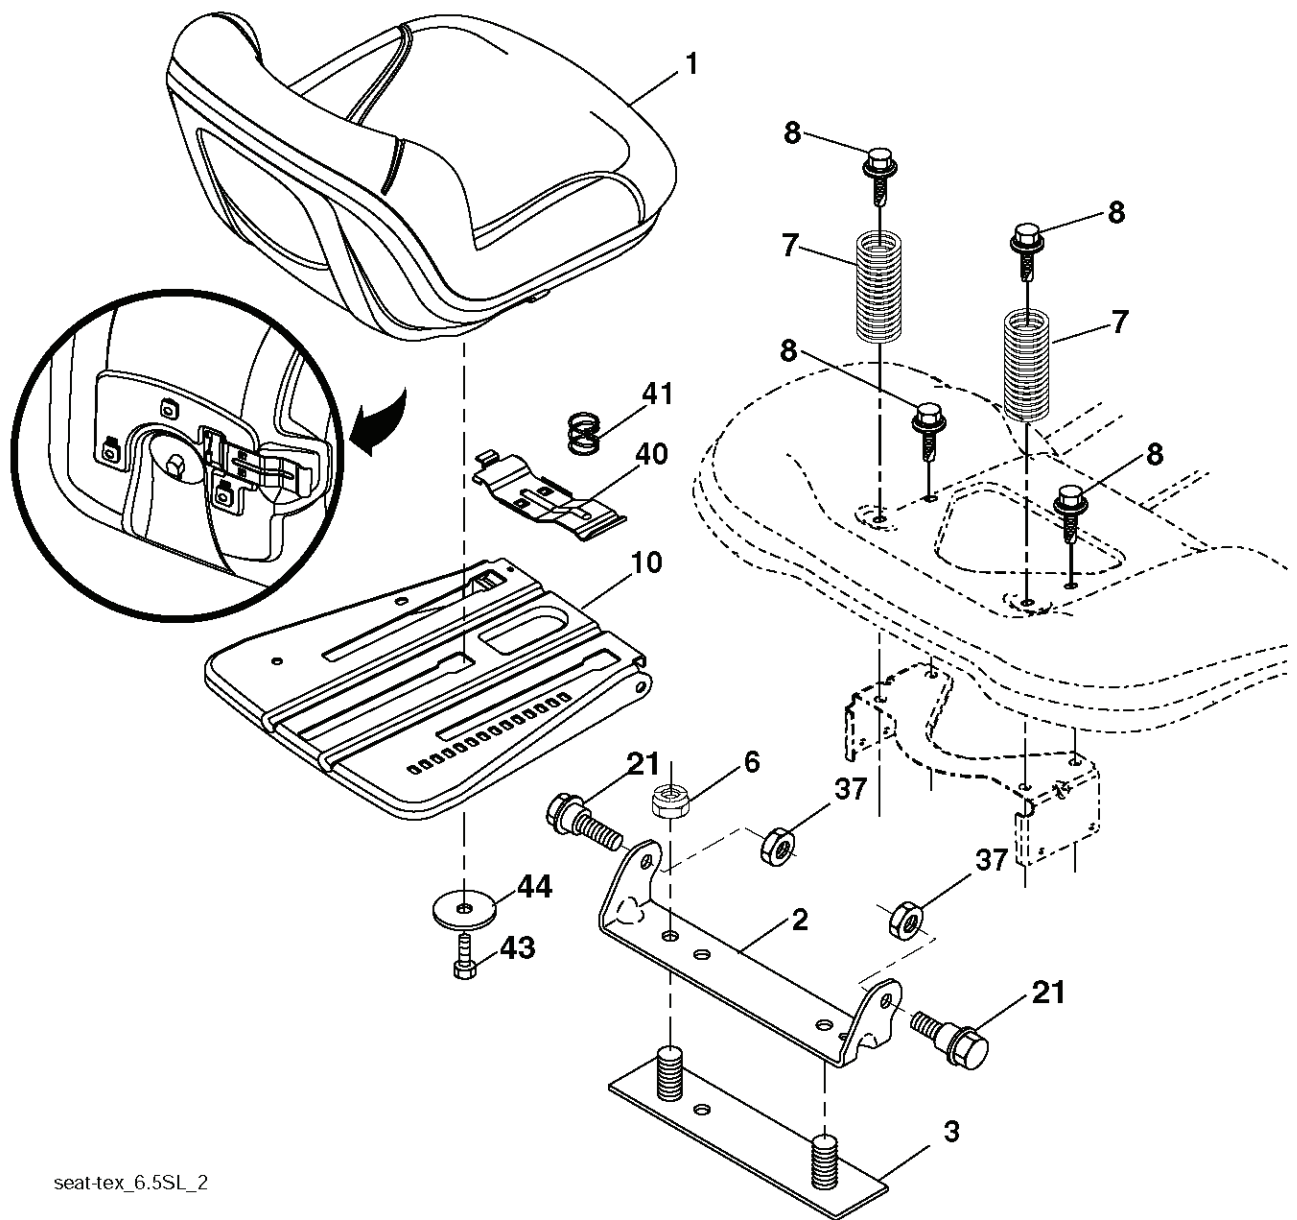

seat-tex_6.5SL_2

REF.	PART NO.	DESCRIPTION	REMARK	QTY.	KIT
1	532439822	SEAT		1	
2	532180166	BRACKET		1	
3	532140675	STRAP		1	
6	873800600	NUT		1	
7	532124181	SPRING		1	
8	532171877	BOLT		1	
10	532196977	PLATE		1	
21	532171852	BOLT		1	
37	873800500	LOCK NUT		1	
40	532197661	HANDLE		1	
41	532198200	SPRING		1	
43	874760612	BOLT		1	
44	819133812	WASHER		1